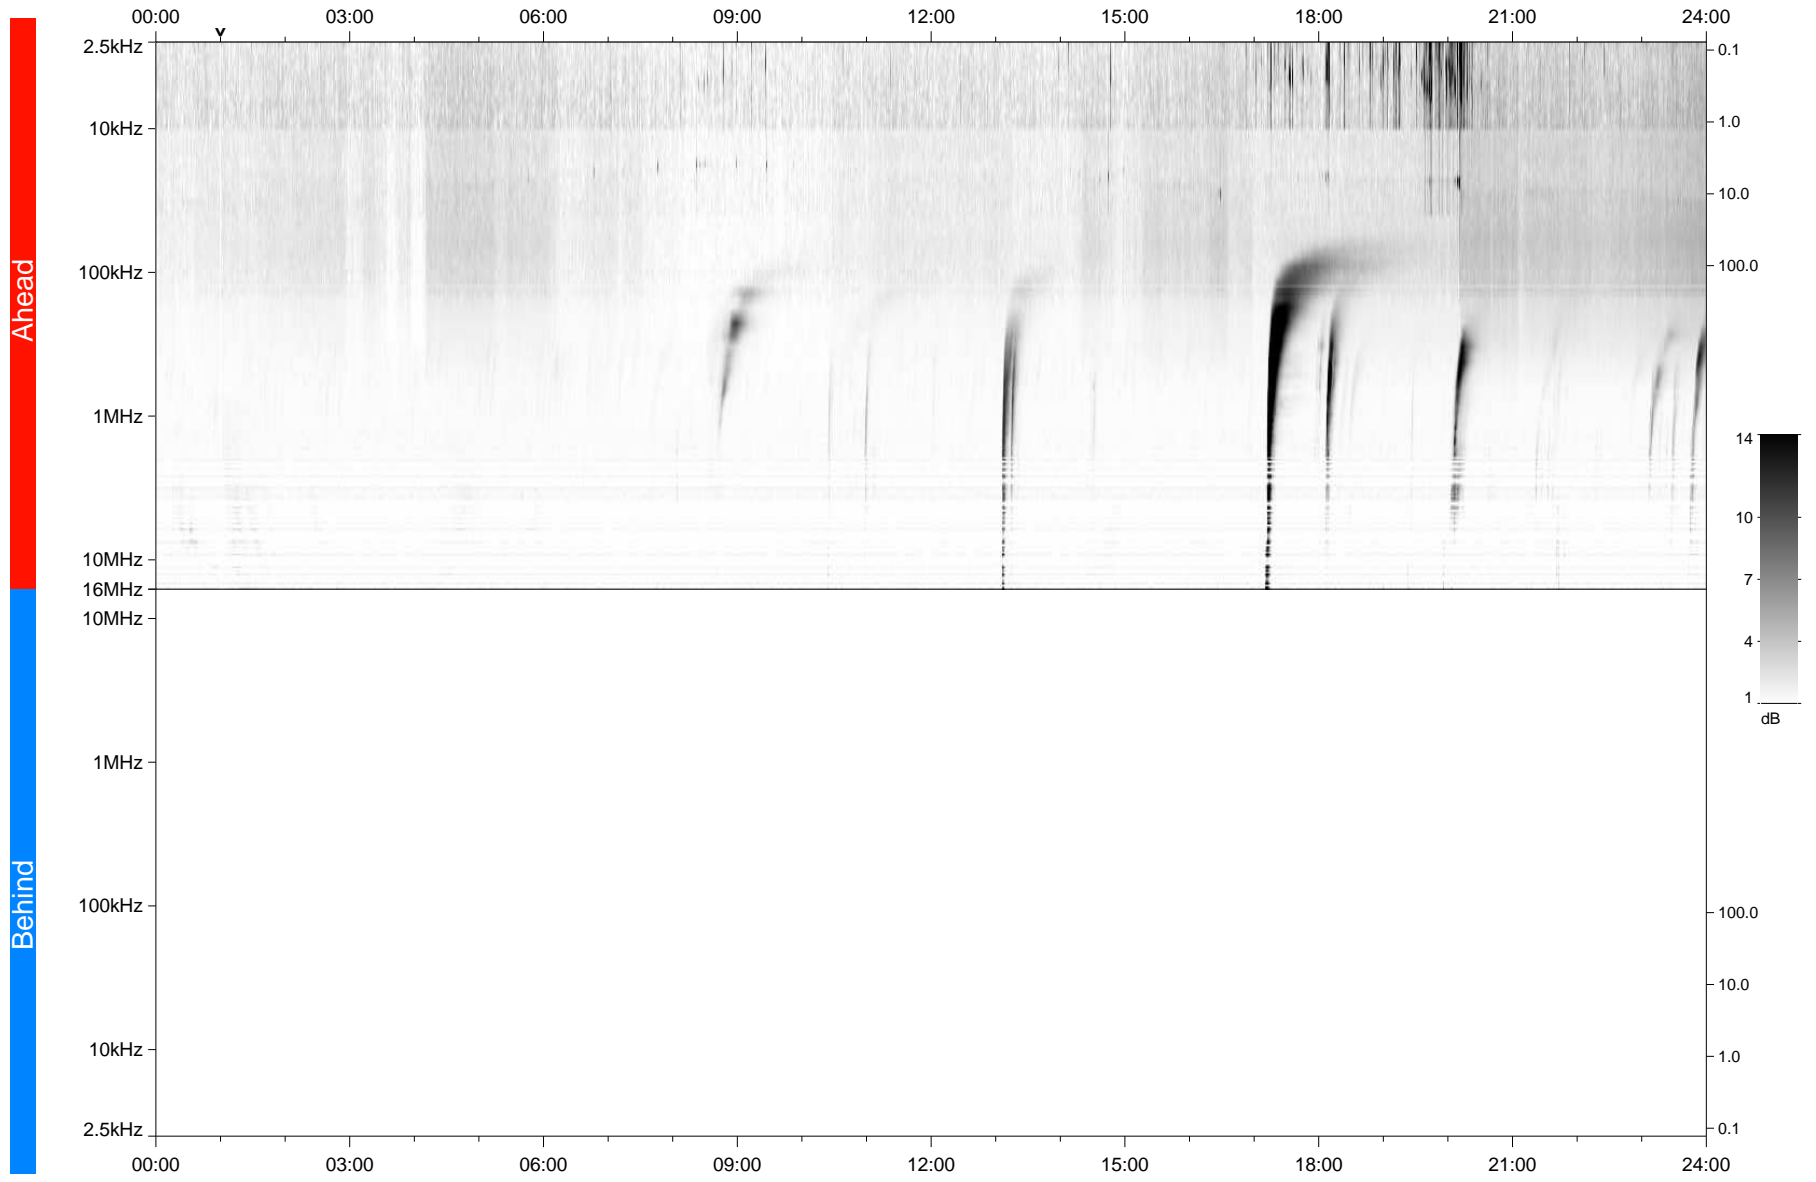

STEREO/WAVES Daily Summary - 25-Apr-2024 (DOY 116)

Ahead source file: swaves_ahead_2024_116_1_05.fin
Ahead PSE Angle: -11.1°

Behind PSE Angle: -14.8°
Behind source file: No STEREO-B data

Time (UTC)

file: stereo_swaves_daily-summary_gray_20240425_v04
made by: space.umn.edu on macOS with TDL 8.8.2 on 2024-05-27 13:18:58, with TLib V946 / dynspec V311