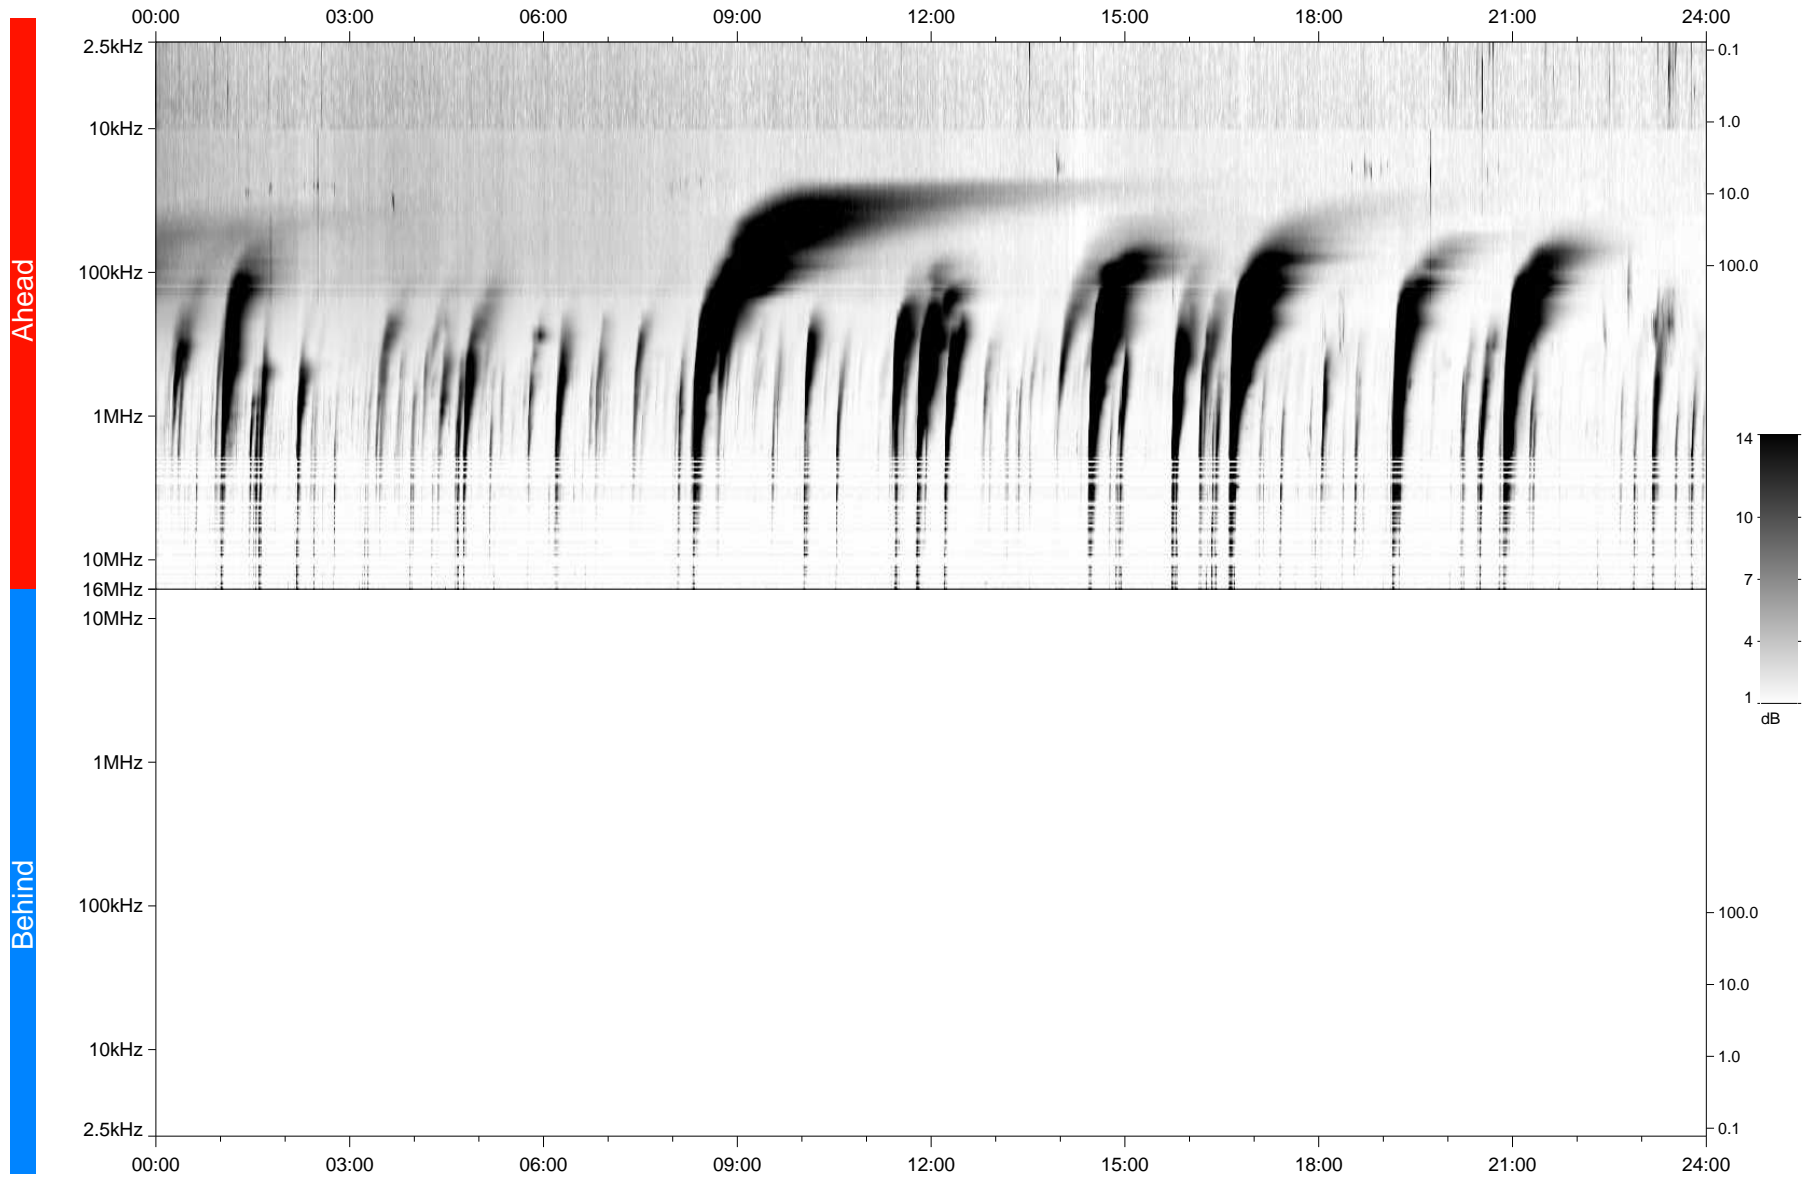

# STEREO/WAVES Daily Summary - 20-Apr-2024 (DOY 111)

Ahead source file: swaves\_ahead\_2024\_111\_1\_05.fin  
Ahead PSE Angle: 10.8°

Behind PSE Angle: -14.6°  
Behind source file: No STEREO-B data

Time (UTC)

file: stereo\_swaves\_daily-summary\_gray\_20240420\_v04  
made by: space.umn.edu on macOS with IDL 8.8.2 on 2024-05-22 06:01:53, with TLib V946 / dynspec V311