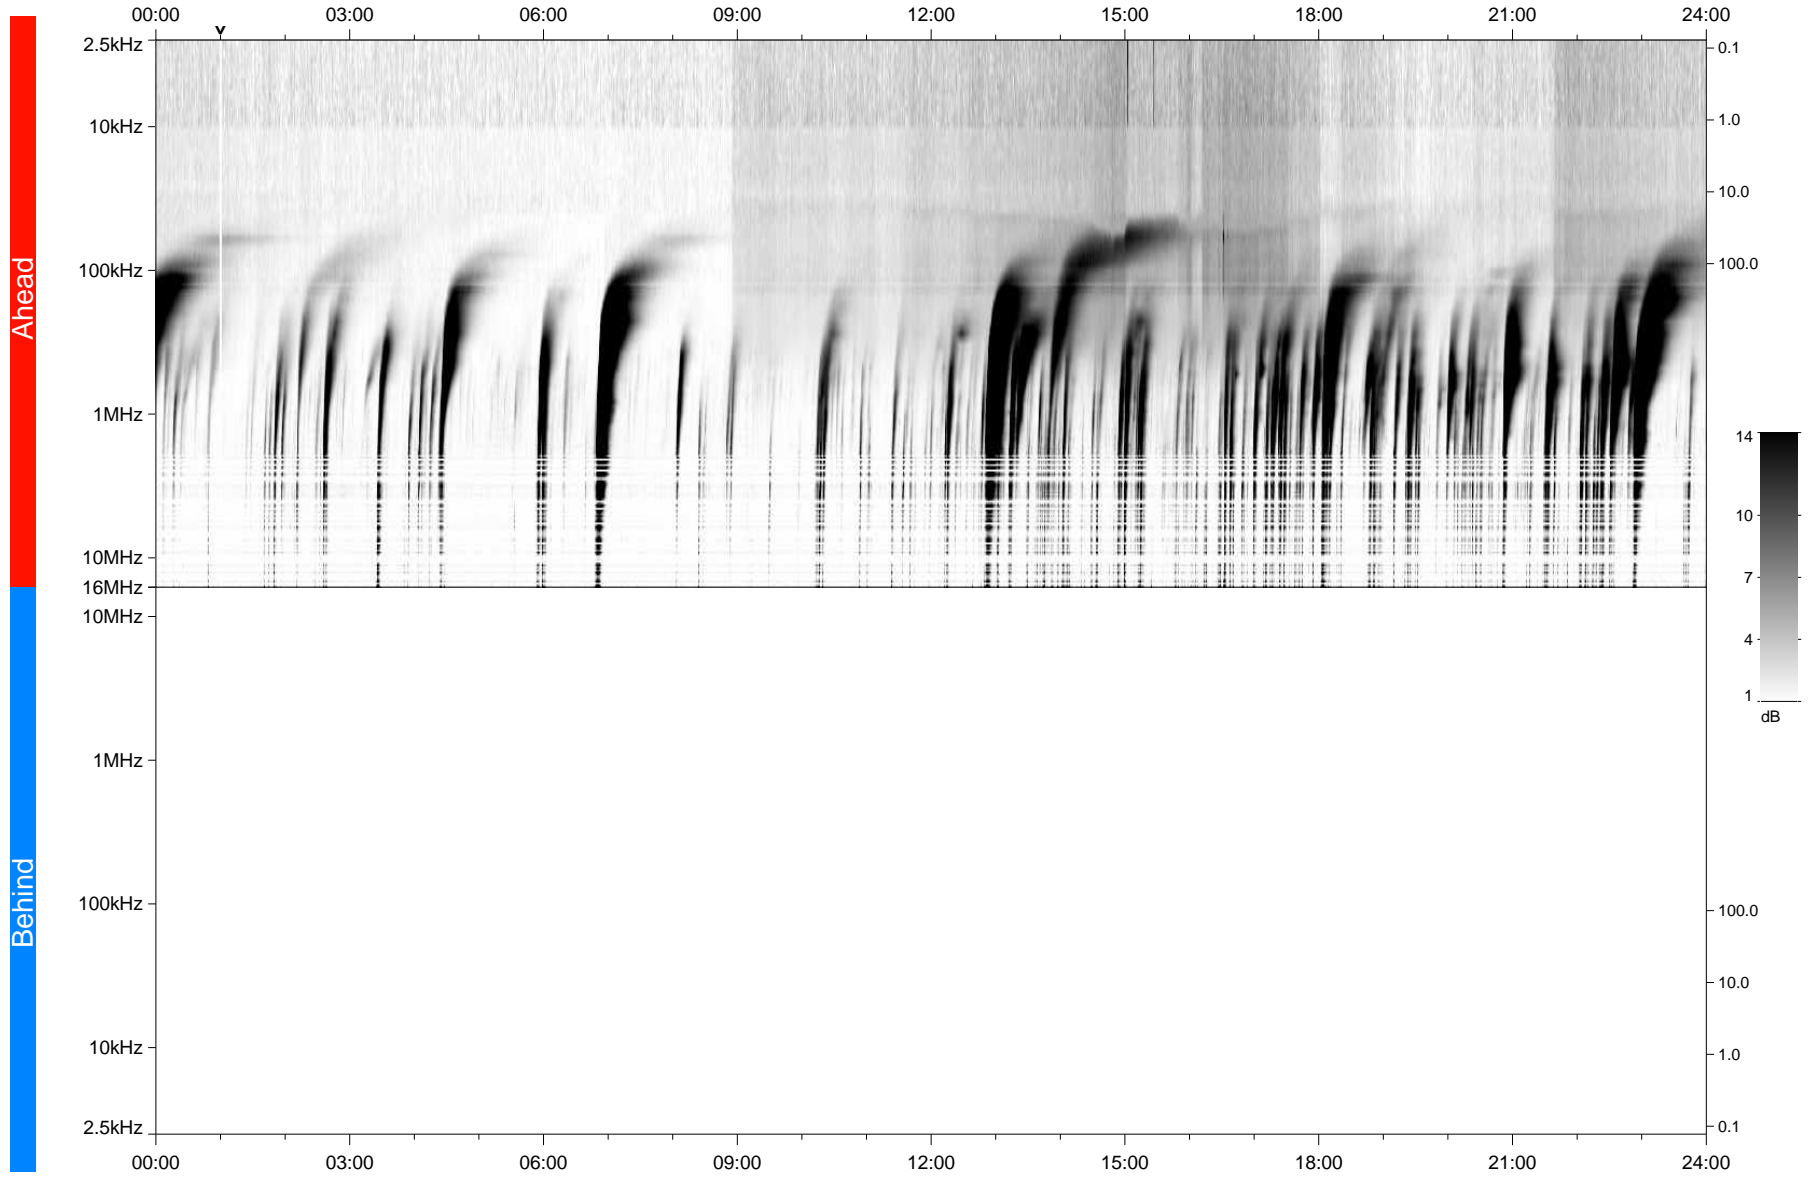

# STEREO/WAVES Daily Summary - 19-Apr-2024 (DOY 110)

Ahead source file: swaves\_ahead\_2024\_110\_1\_05.fin  
Ahead PSE Angle: 10.7°

Behind PSE Angle: -14.6°  
Behind source file: No STEREO-B data

Time (UTC)

file: stereo\_swaves\_daily-summary\_gray\_20240419\_v04  
made by: space.umn.edu on macOS with TDL 8.8.2 on 2024-05-20 10:23:57, with TLib V946 / dynspec V311