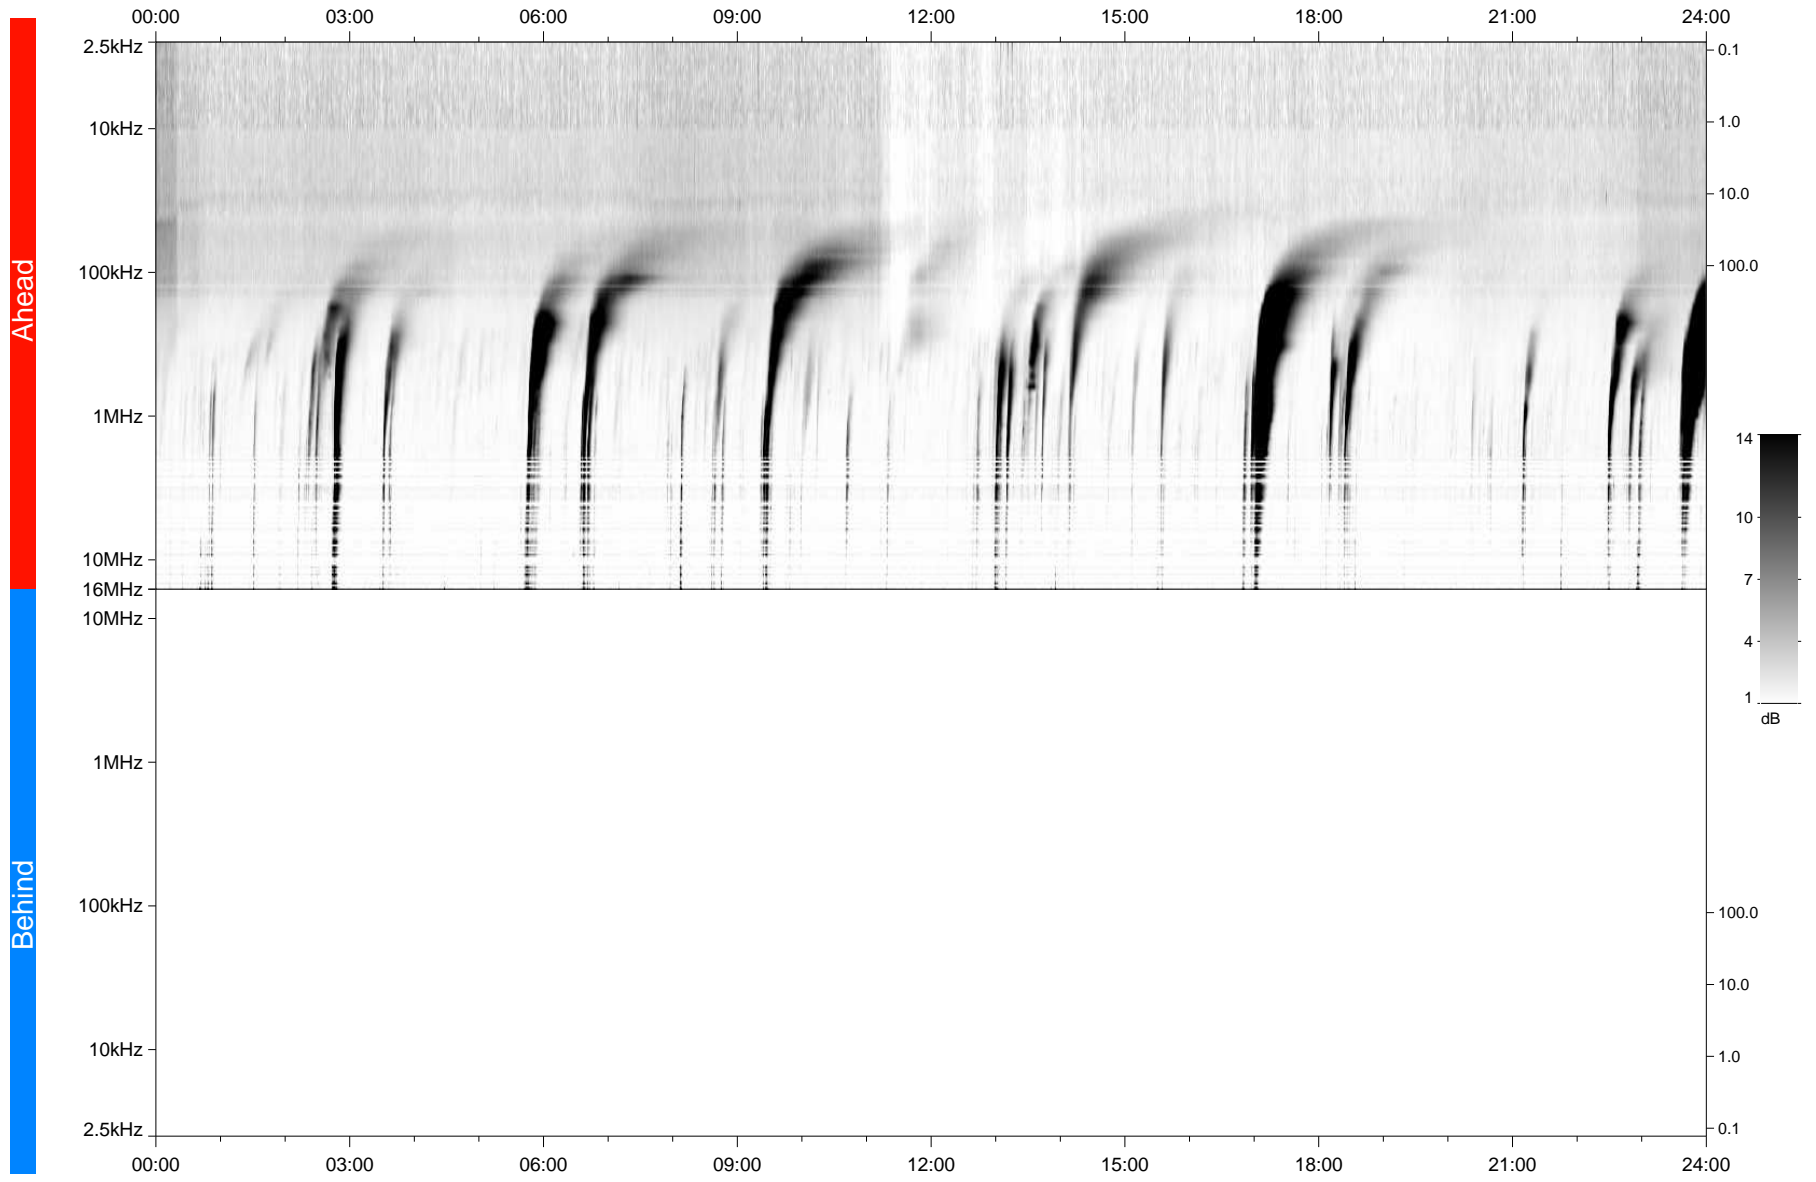

# STEREO/WAVES Daily Summary - 18-Apr-2024 (DOY 109)

Ahead source file: swaves\_ahead\_2024\_109\_1\_05.fin  
Ahead PSE Angle: 10.6°

Behind PSE Angle: -14.6°  
Behind source file: No STEREO-B data

Time (UTC)

file: stereo\_swaves\_daily-summary\_gray\_20240418\_v04  
made by: space.umn.edu on macOS with IDL 8.8.2 on 2024-05-19 12:04:40, with TMLib V946 / dynspec V311