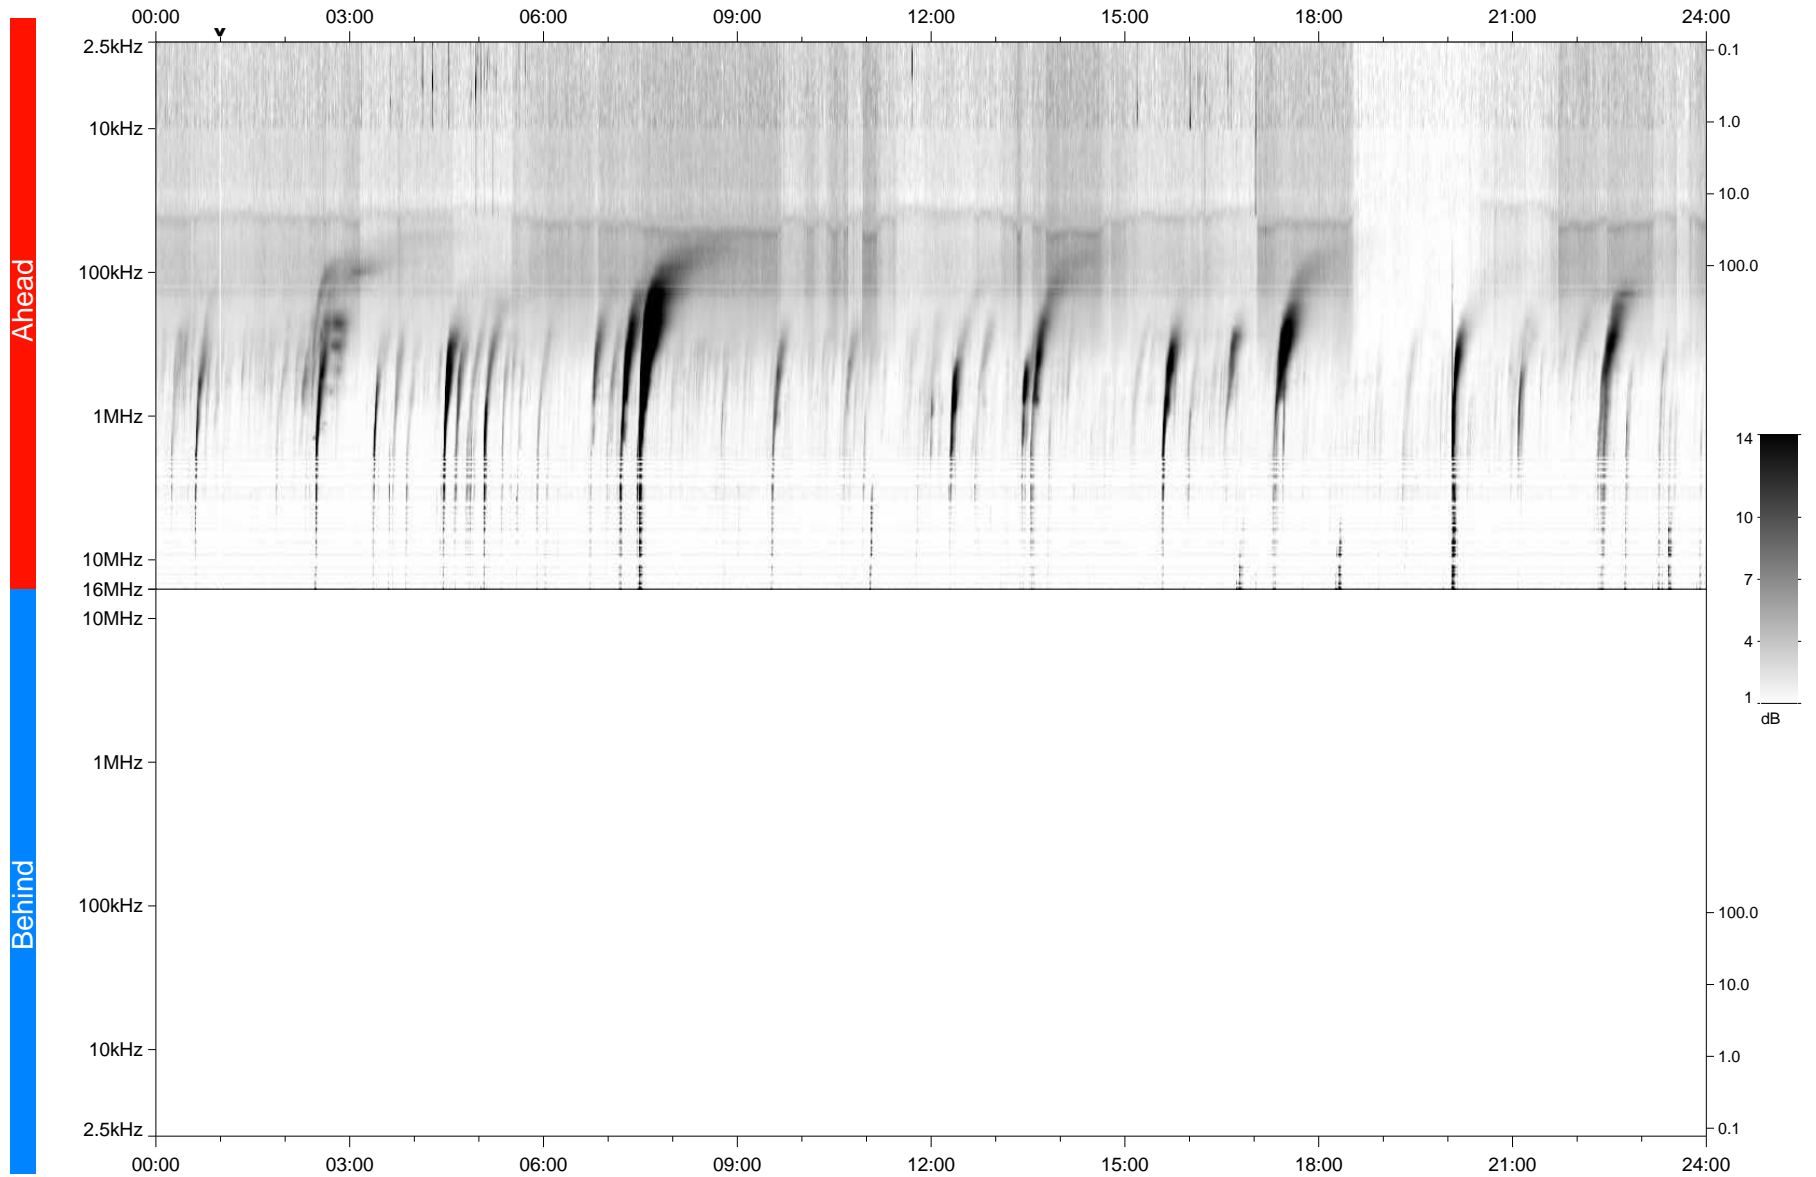

STEREO/WAVES Daily Summary - 17-Apr-2024 (DOY 108)

Ahead source file: swaves_ahead_2024_108_1_05.fin
Ahead PSE Angle: 10.5°

Behind PSE Angle: -14.6°
Behind source file: No STEREO-B data

Time (UTC)

file: stereo_swaves_daily-summary_gray_20240417_v04
made by: space.umn.edu on macOS with TDL 8.8.2 on 2024-05-19 12:03:34, with TMLib V946 / dynspec V311