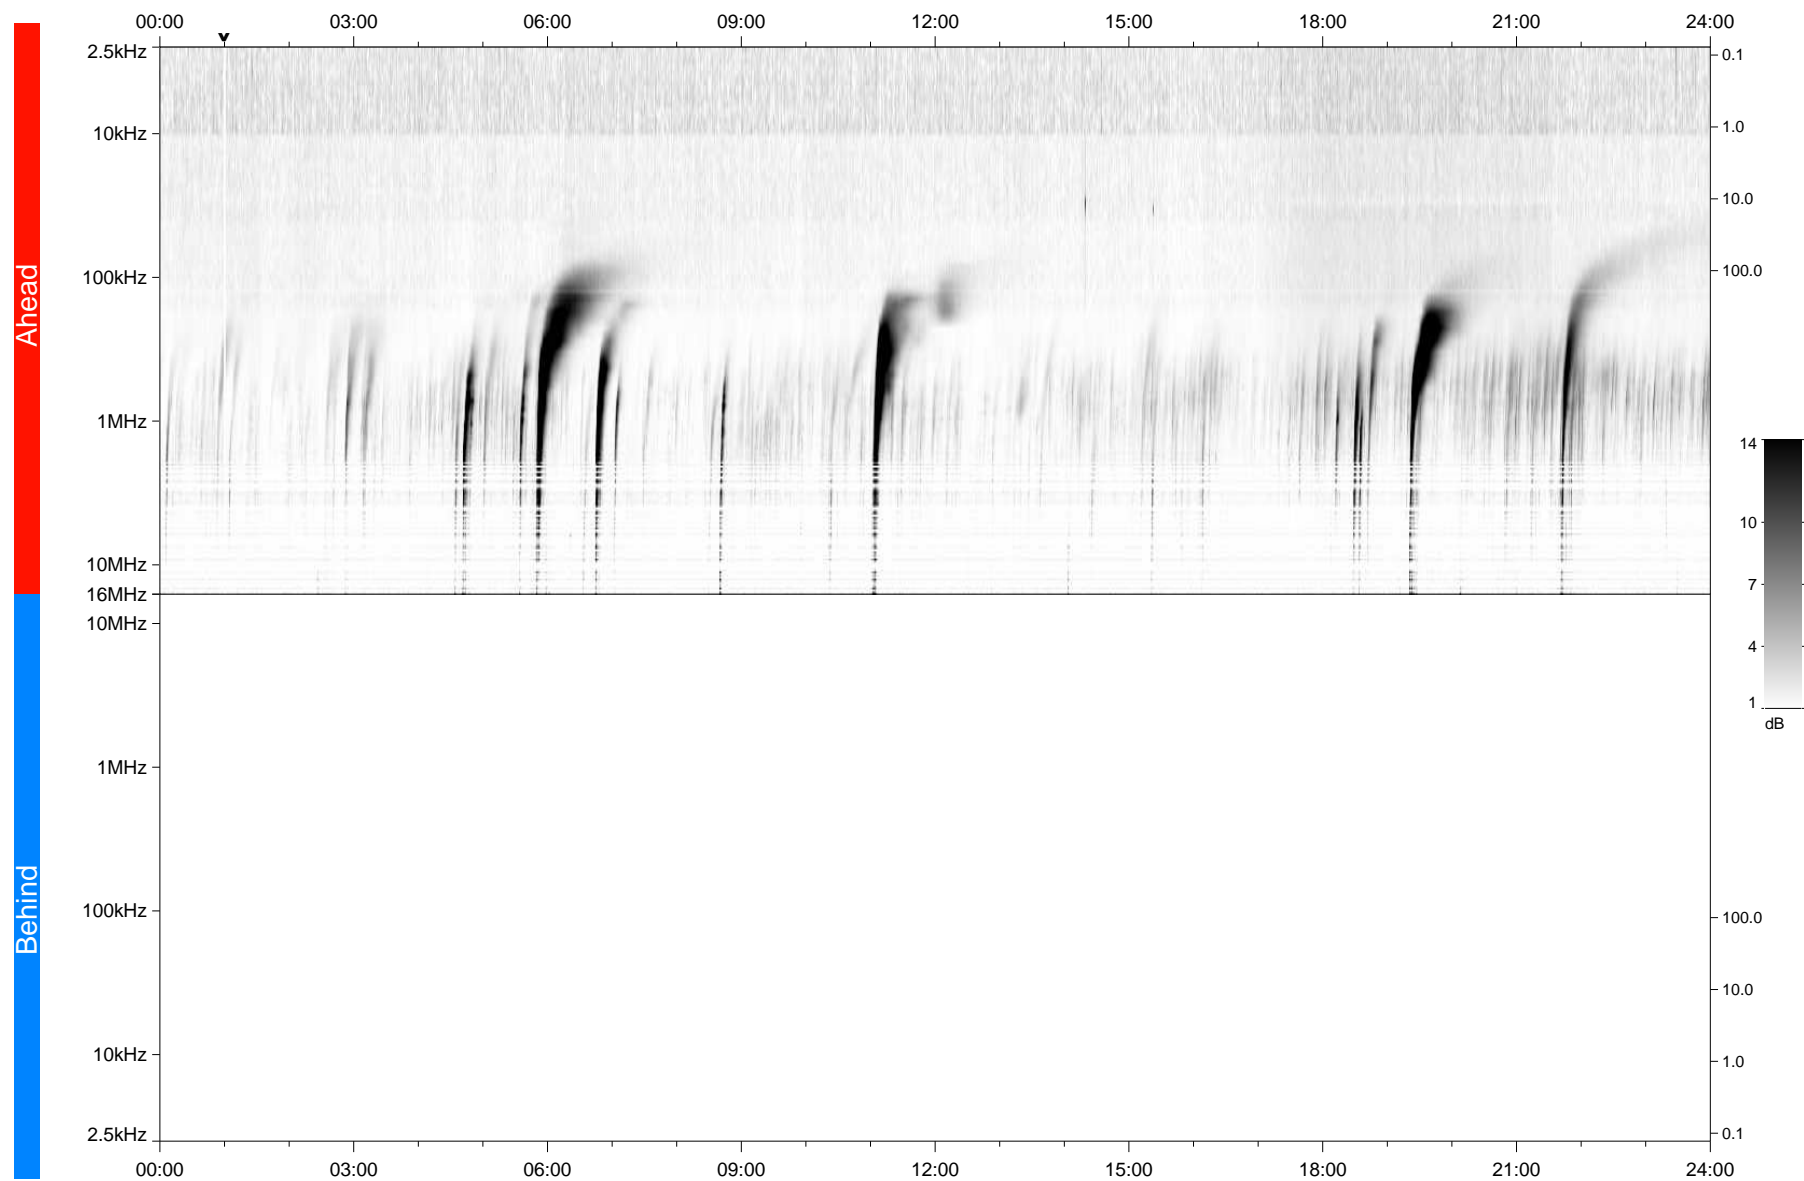

STEREO/WAVES Daily Summary - 15-Apr-2024 (DOY 106)

Ahead source file: swaves_ahead_2024_106_1_05.fin
Ahead PSE Angle: 10.4°

Behind PSE Angle: -14.5°
Behind source file: No STEREO-B data

Time (UTC)

file: stereo_swaves_daily-summary_gray_20240415_v04
made by: space.umn.edu on macOS with IDL 8.8.2 on 2024-05-16 15:18:17, with TLib V946 / dynspec V311