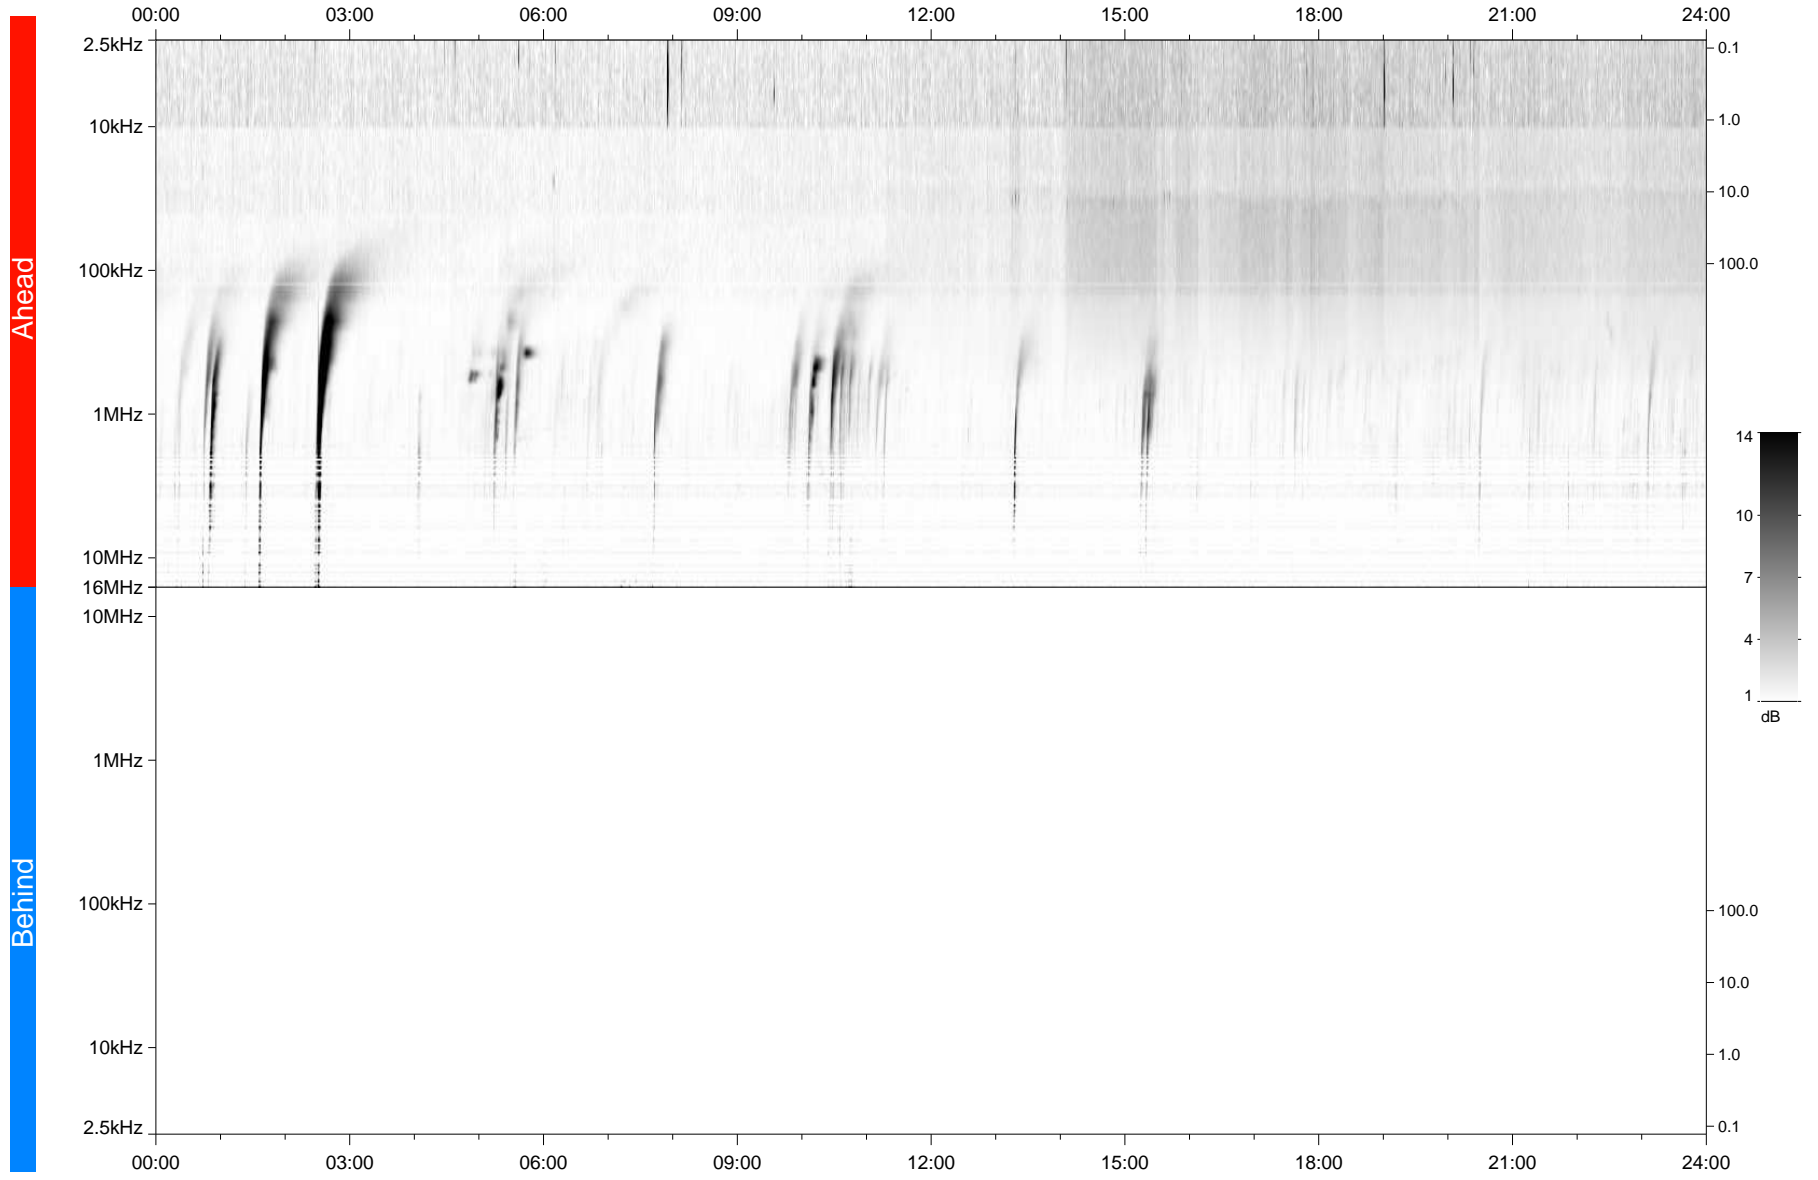

STEREO/WAVES Daily Summary - 14-Apr-2024 (DOY 105)

Ahead source file: swaves_ahead_2024_105_1_05.fin
Ahead PSE Angle: 10.4°

Behind PSE Angle: -14.5°
Behind source file: No STEREO-B data

Time (UTC)

file: stereo_swaves_daily-summary_gray_20240414_v04
made by: space.umn.edu on macOS with TDL 8.8.2 on 2024-05-16 15:17:12, with TLib V946 / dynspec V311