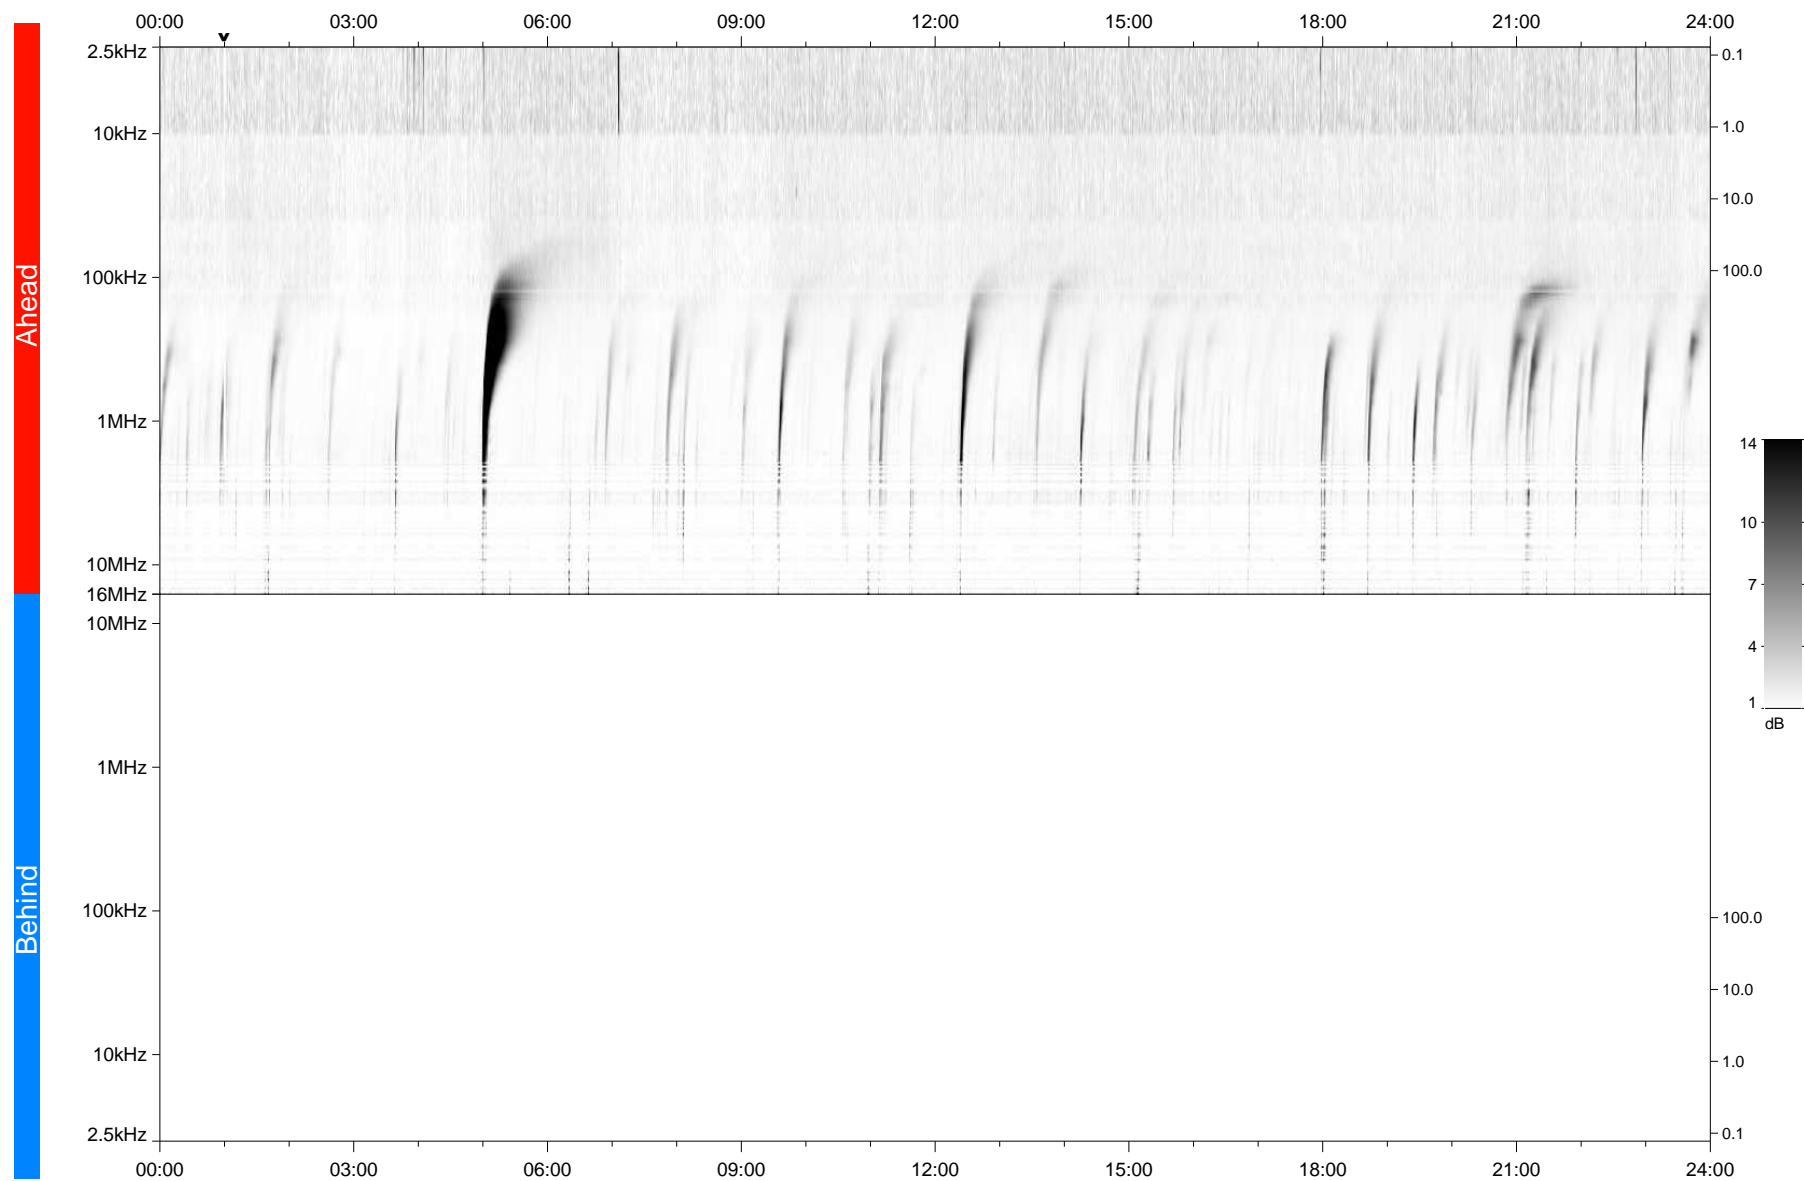

# STEREO/WAVES Daily Summary - 13-Apr-2024 (DOY 104)

Ahead source file: swaves\_ahead\_2024\_104\_1\_05.fin  
Ahead PSE Angle: 10.2°

Behind PSE Angle: -14.5°  
Behind source file: No STEREO-B data

Time (UTC)

file: stereo\_swaves\_daily-summary\_gray\_20240413\_v04  
made by: space.umn.edu on macOS with IDL 8.8.2 on 2024-05-14 10:04:12, with TMLib V946 / dynspec V311