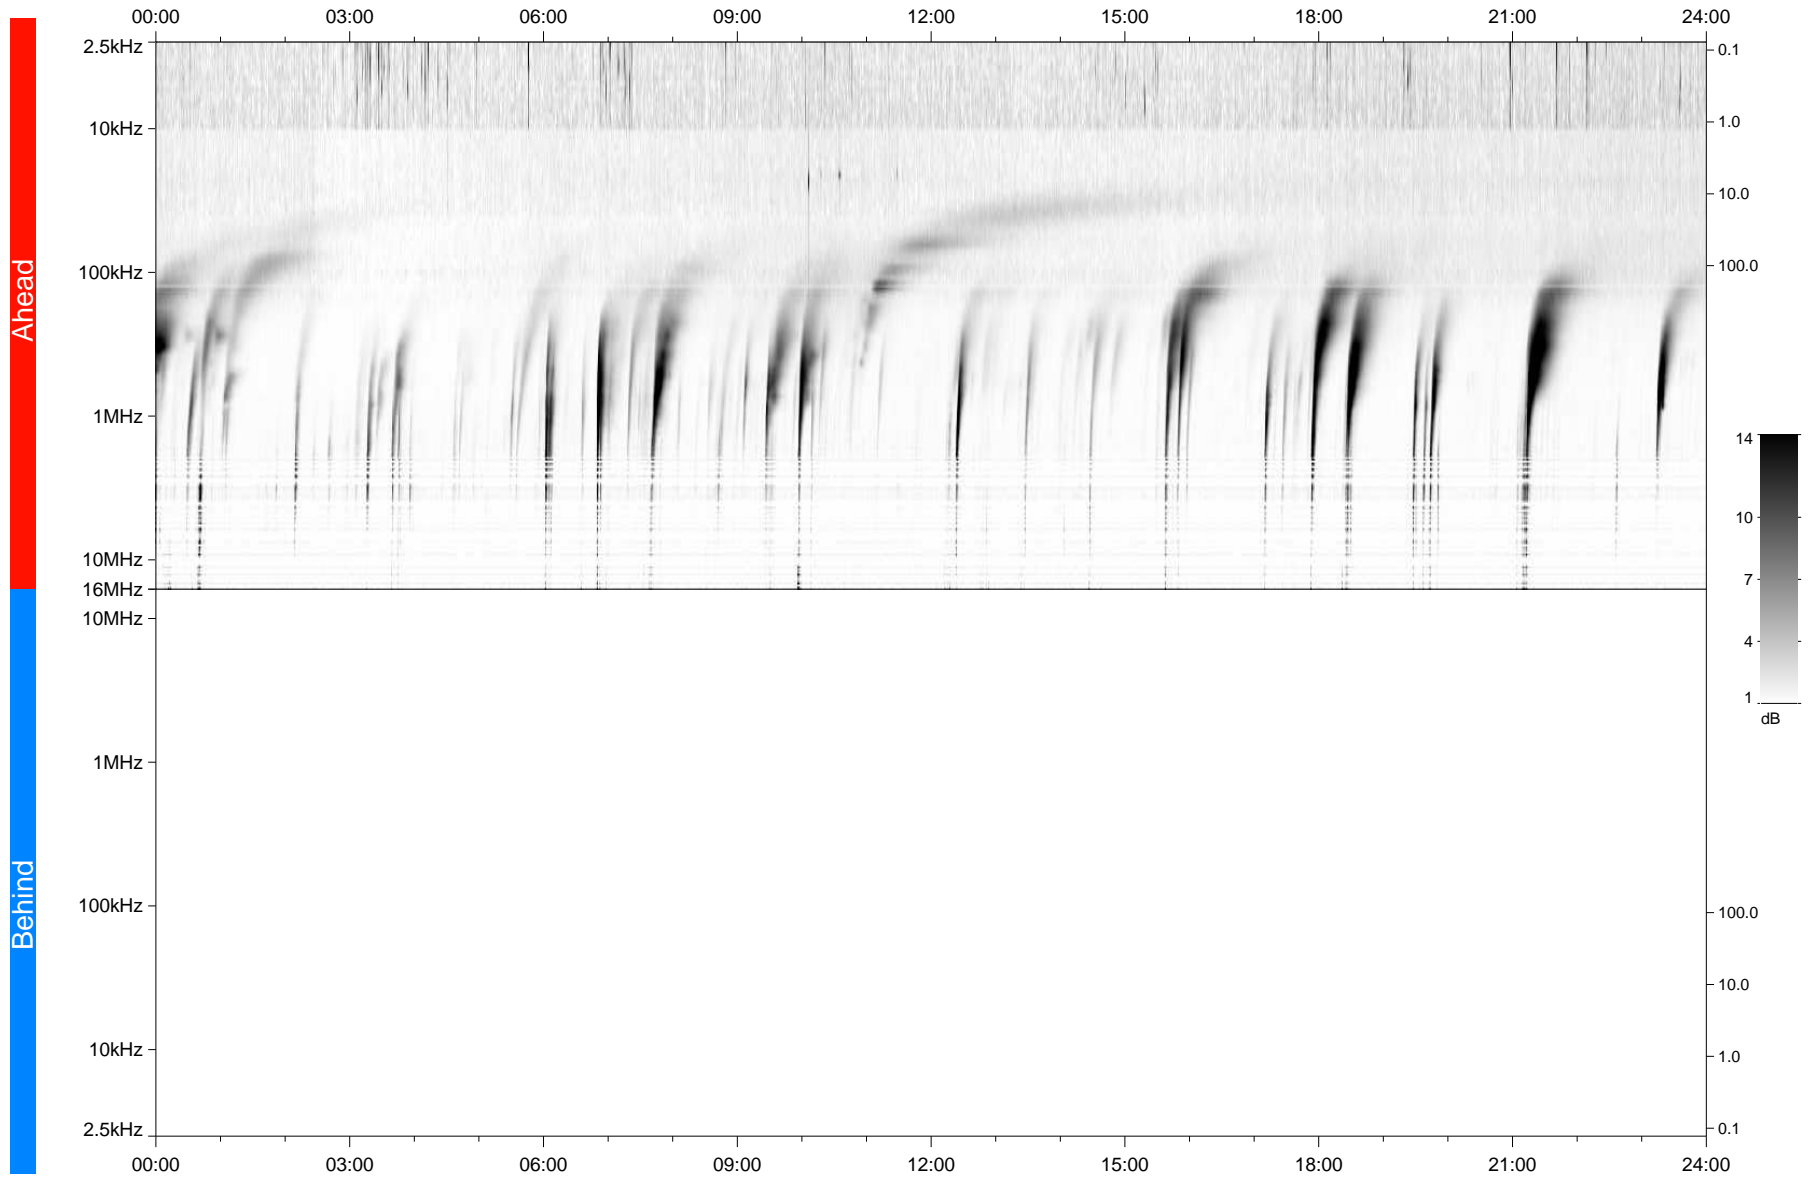

# STEREO/WAVES Daily Summary - 12-Apr-2024 (DOY 103)

Ahead source file: swaves\_ahead\_2024\_103\_1\_05.fin  
Ahead PSE Angle: 10.2°

Behind PSE Angle: -14.5°  
Behind source file: No STEREO-B data

Time (UTC)

file: stereo\_swaves\_daily-summary\_gray\_20240412\_v04  
made by: space.umn.edu on macOS with IDL 8.8.2 on 2024-05-13 19:35:07, with TMLib V946 / dynspec V311