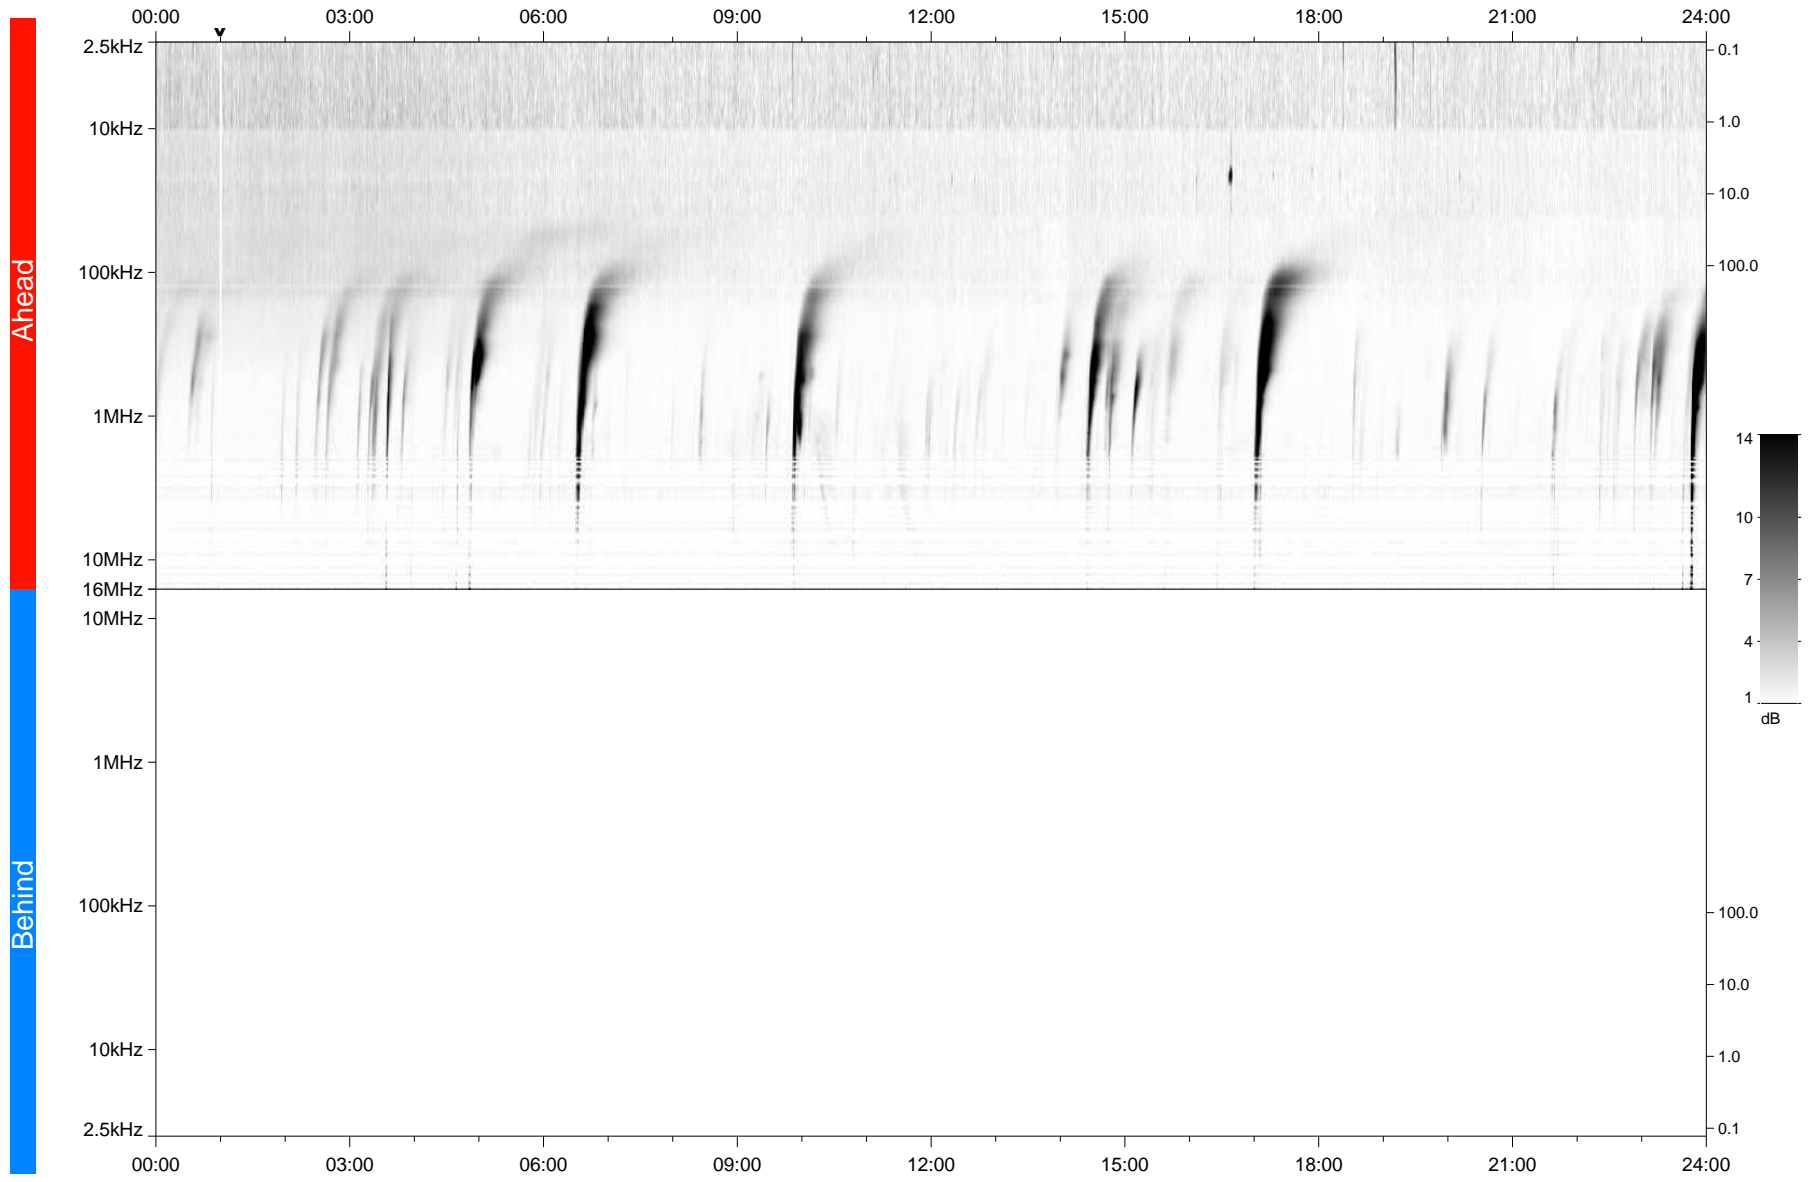

# STEREO/WAVES Daily Summary - 11-Apr-2024 (DOY 102)

Ahead source file: swaves\_ahead\_2024\_102\_1\_05.fin  
Ahead PSE Angle: 10.1°

Behind PSE Angle: -14.4°  
Behind source file: No STEREO-B data

Time (UTC)

file: stereo\_swaves\_daily-summary\_gray\_20240411\_v04  
made by: space.umn.edu on macOS with TDL 8.8.2 on 2024-05-13 19:34:01, with TLib V946 / dynspec V311