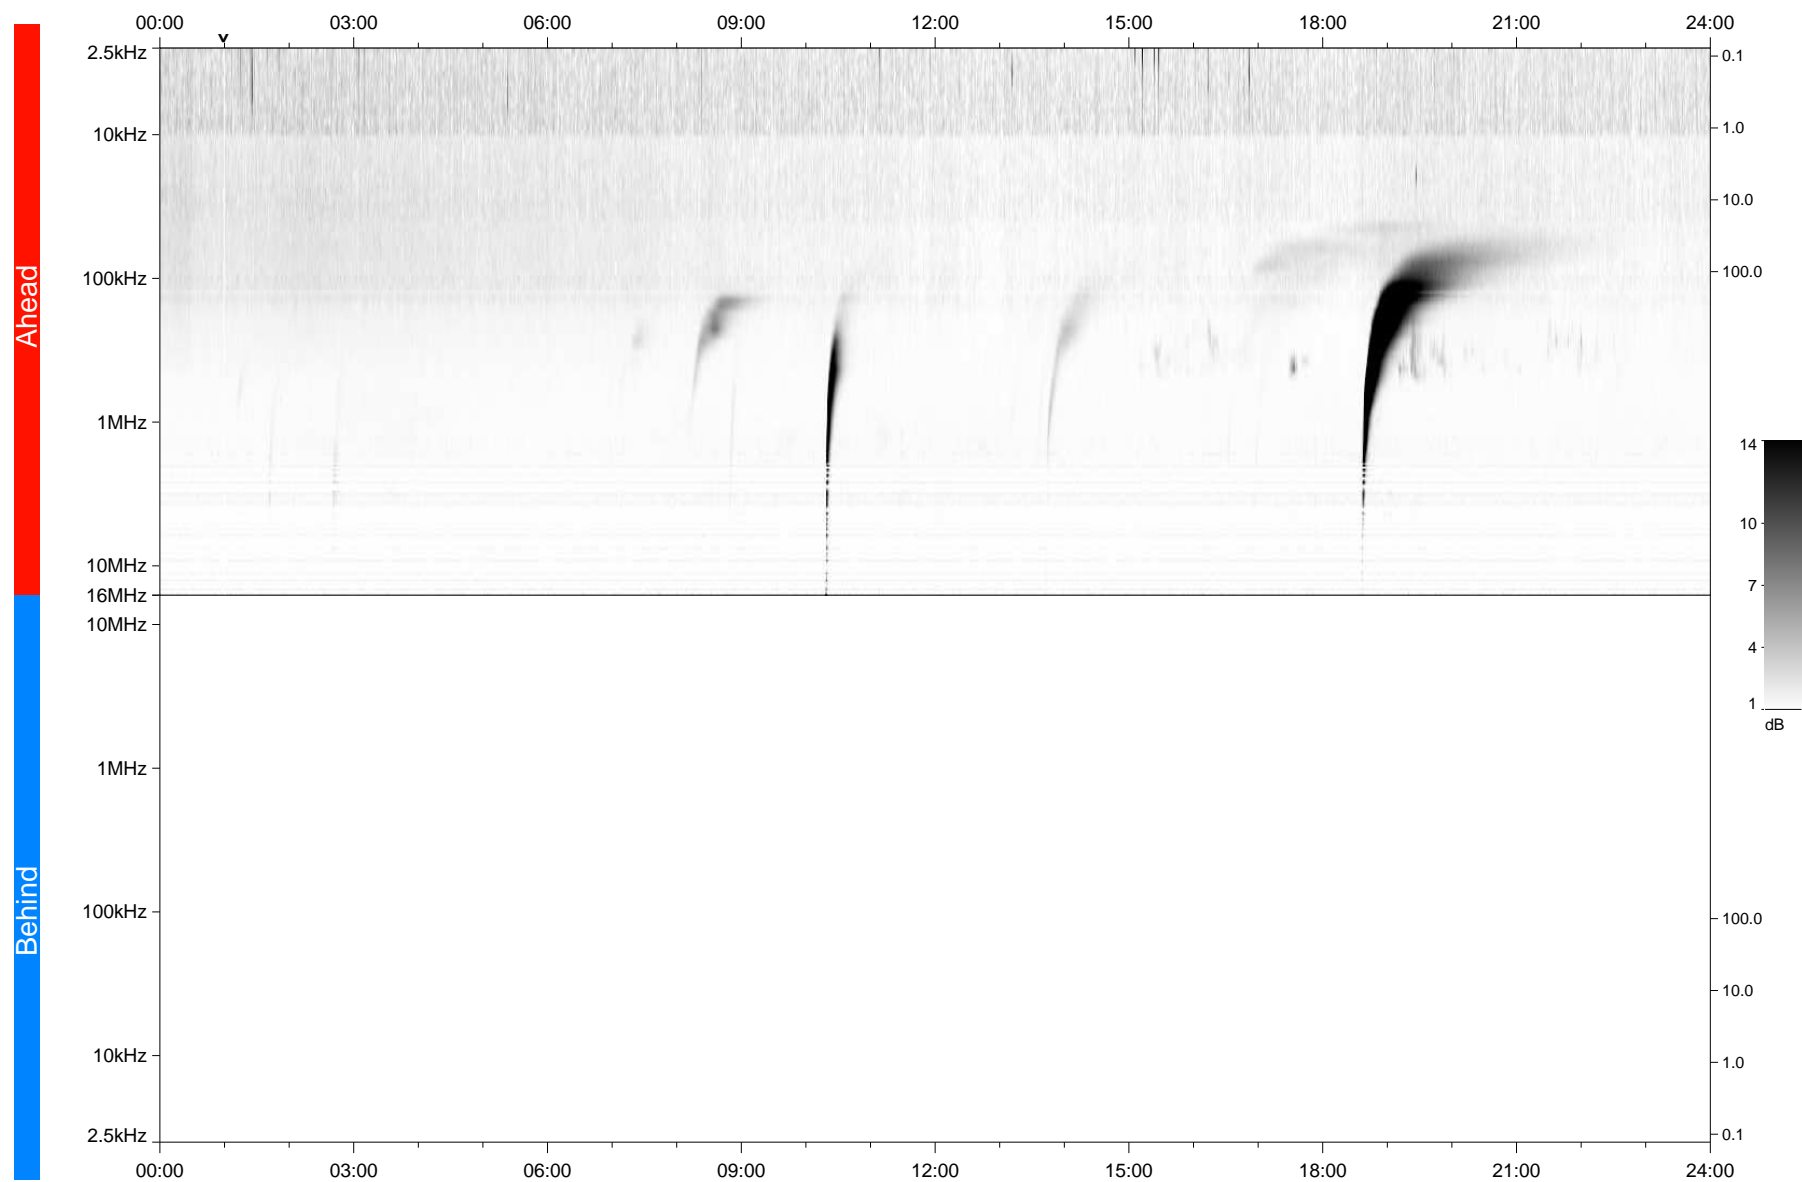

# STEREO/WAVES Daily Summary - 07-Apr-2024 (DOY 098)

Ahead source file: swaves\_ahead\_2024\_098\_1\_06.fin  
Ahead PSE Angle: 9.8°

Behind PSE Angle: -14.4°  
Behind source file: No STEREO-B data

Time (UTC)

file: stereo\_swaves\_daily-summary\_gray\_20240407\_v04  
made by: space.umn.edu on macOS with TDL 8.8.2 on 2024-05-08 09:02:40, with Tlib V946 / dynspec V311