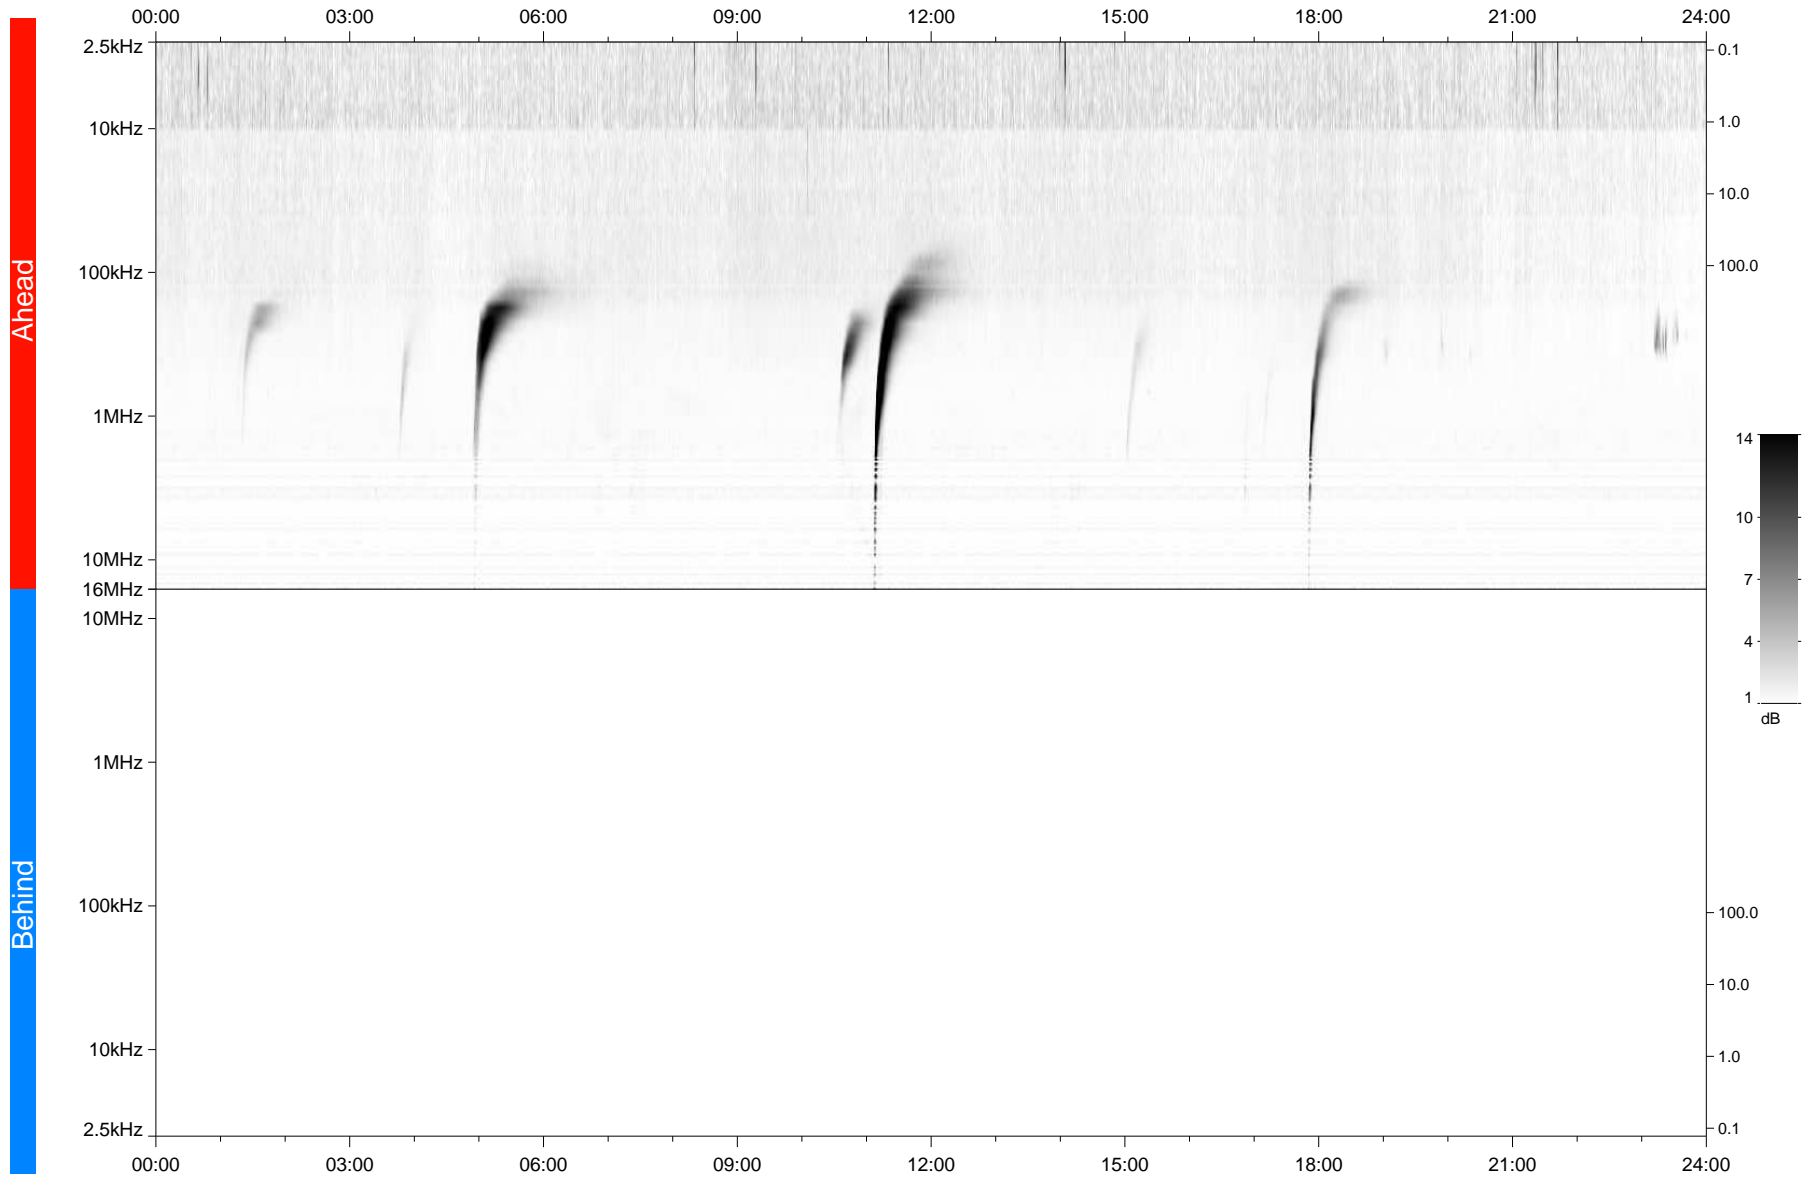

# STEREO/WAVES Daily Summary - 06-Apr-2024 (DOY 097)

Ahead source file: swaves\_ahead\_2024\_097\_1\_06.fin  
Ahead PSE Angle: 9.8°

Behind PSE Angle: -14.3°  
Behind source file: No STEREO-B data

Time (UTC)

file: stereo\_swaves\_daily-summary\_gray\_20240406\_v04  
made by: space.umn.edu on macOS with IDL 8.8.2 on 2024-05-07 09:58:16, with TMLib V946 / dynspec V311