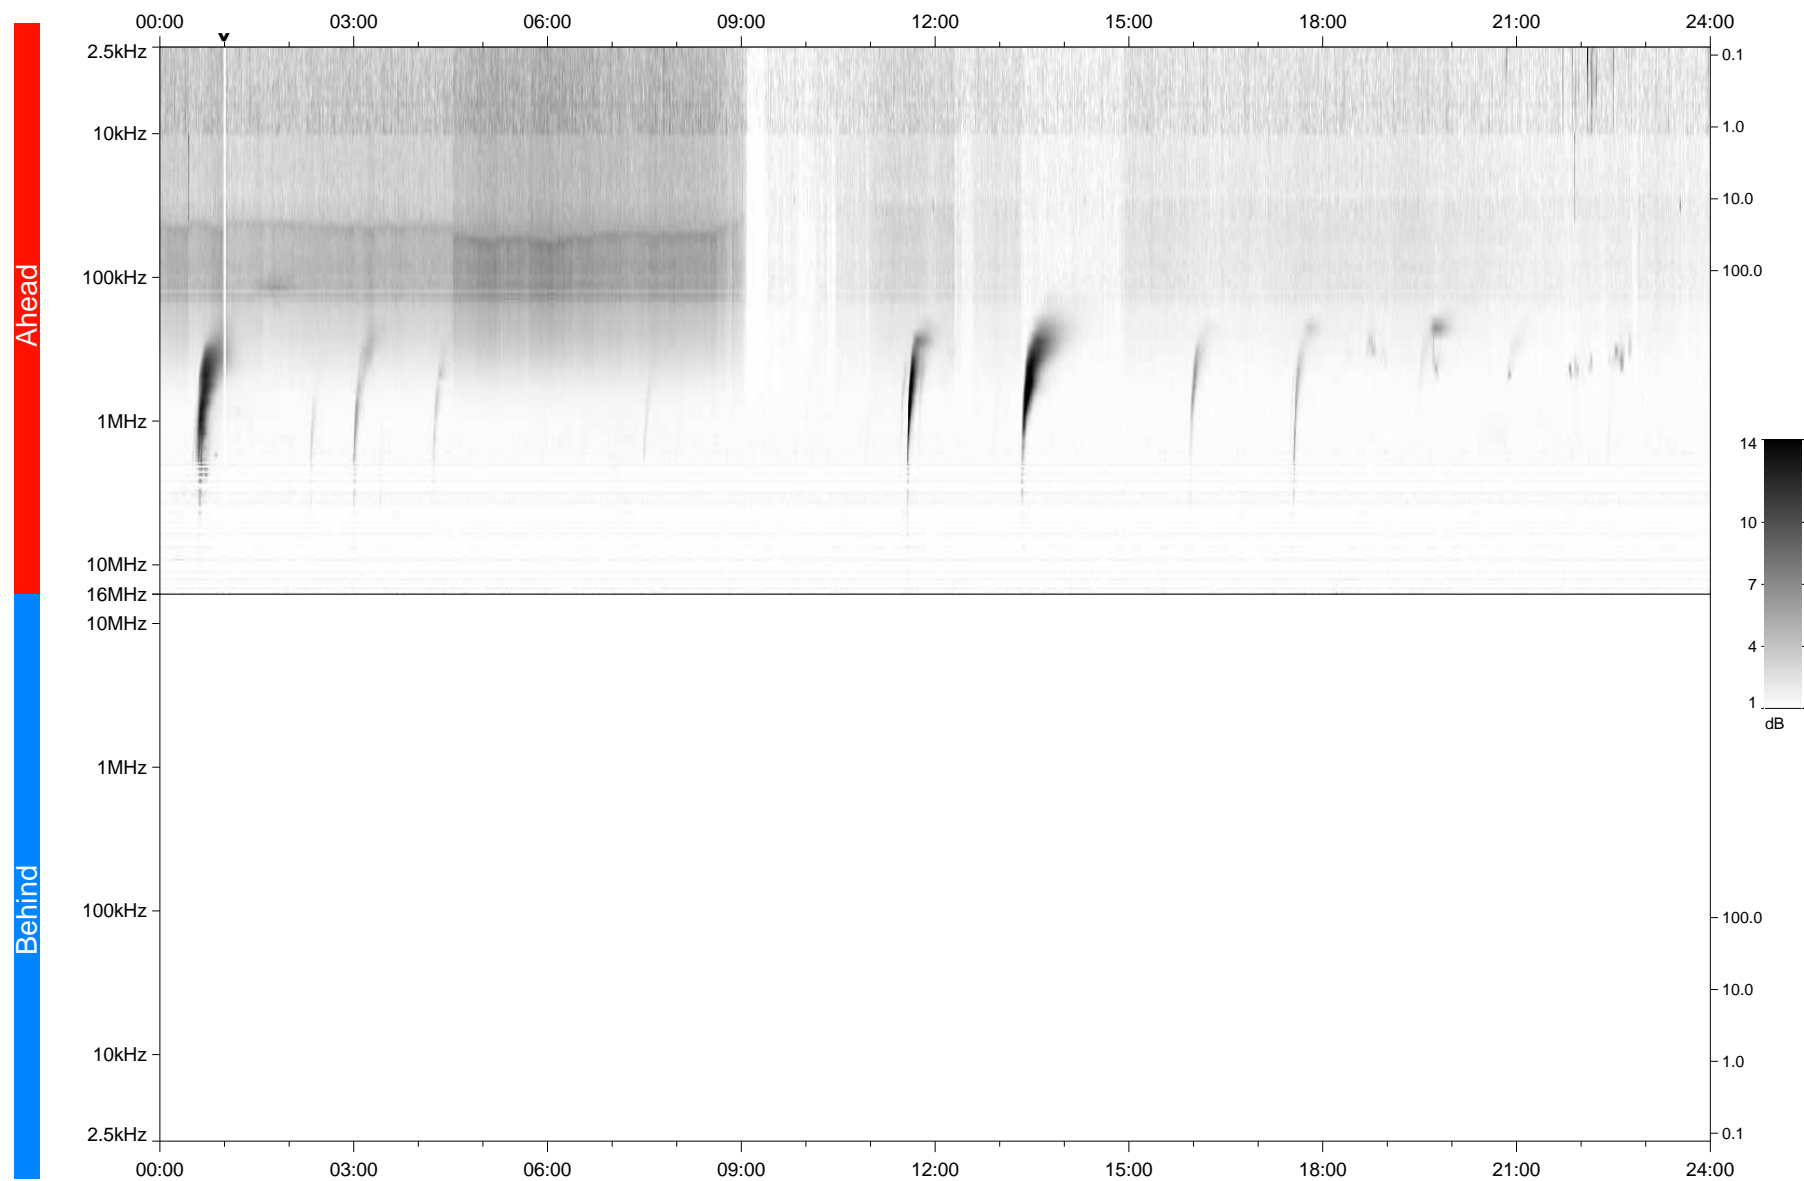

STEREO/WAVES Daily Summary - 05-Apr-2024 (DOY 096)

Ahead source file: swaves_ahead_2024_096_1_06.fin
Ahead PSE Angle: 9.7°

Behind PSE Angle: -14.3°
Behind source file: No STEREO-B data

Time (UTC)

file: stereo_swaves_daily-summary_gray_20240405_v04
made by: space.umn.edu on macOS with TDL 8.8.2 on 2024-05-06 09:27:03, with TLib V946 / dynspec V311