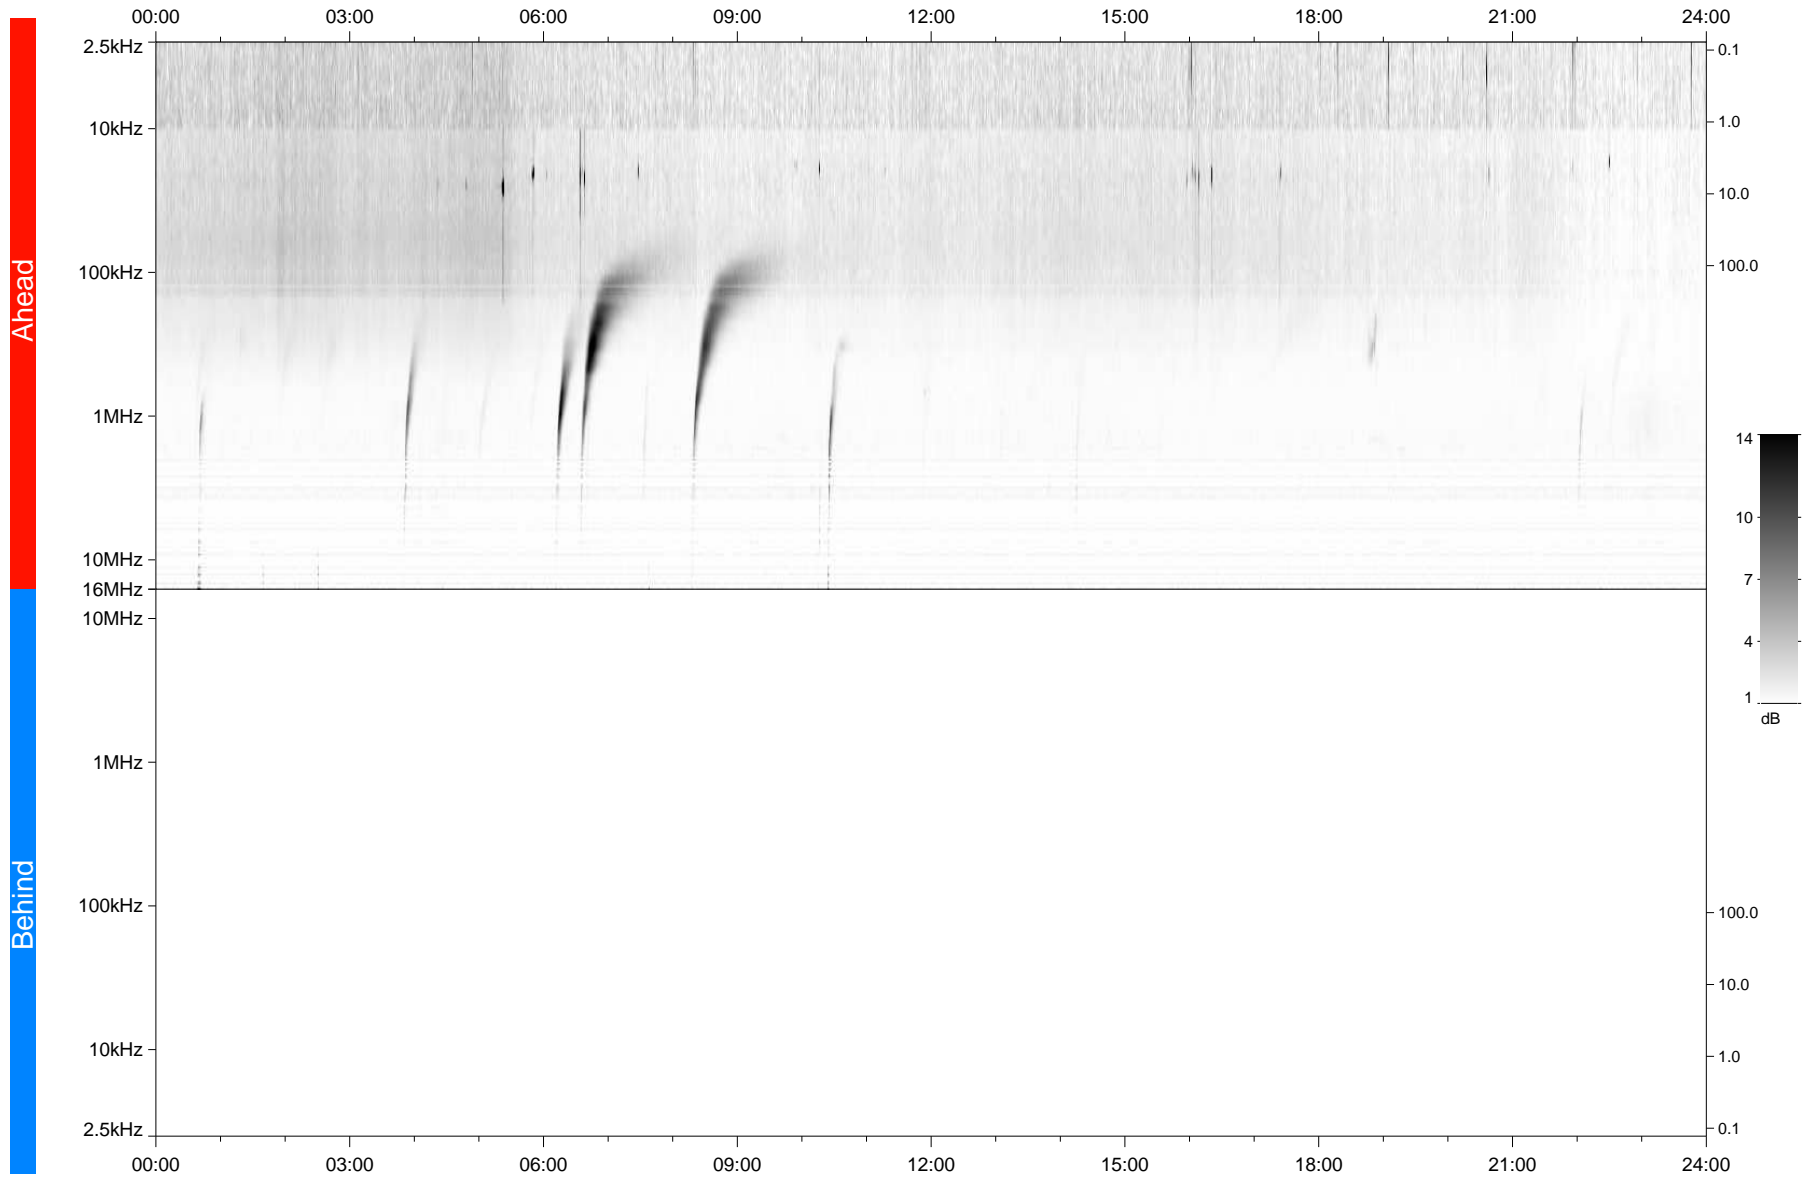

# STEREO/WAVES Daily Summary - 02-Apr-2024 (DOY 093)

Ahead source file: swaves\_ahead\_2024\_093\_1\_05.fin  
Ahead PSE Angle: 9.6°

Behind PSE Angle: -14.2°  
Behind source file: No STEREO-B data

Time (UTC)

file: stereo\_swaves\_daily-summary\_gray\_20240402\_v04  
made by: space.umn.edu on macOS with TDL 8.8.2 on 2024-05-03 12:06:13, with TLib V946 / dynspec V311