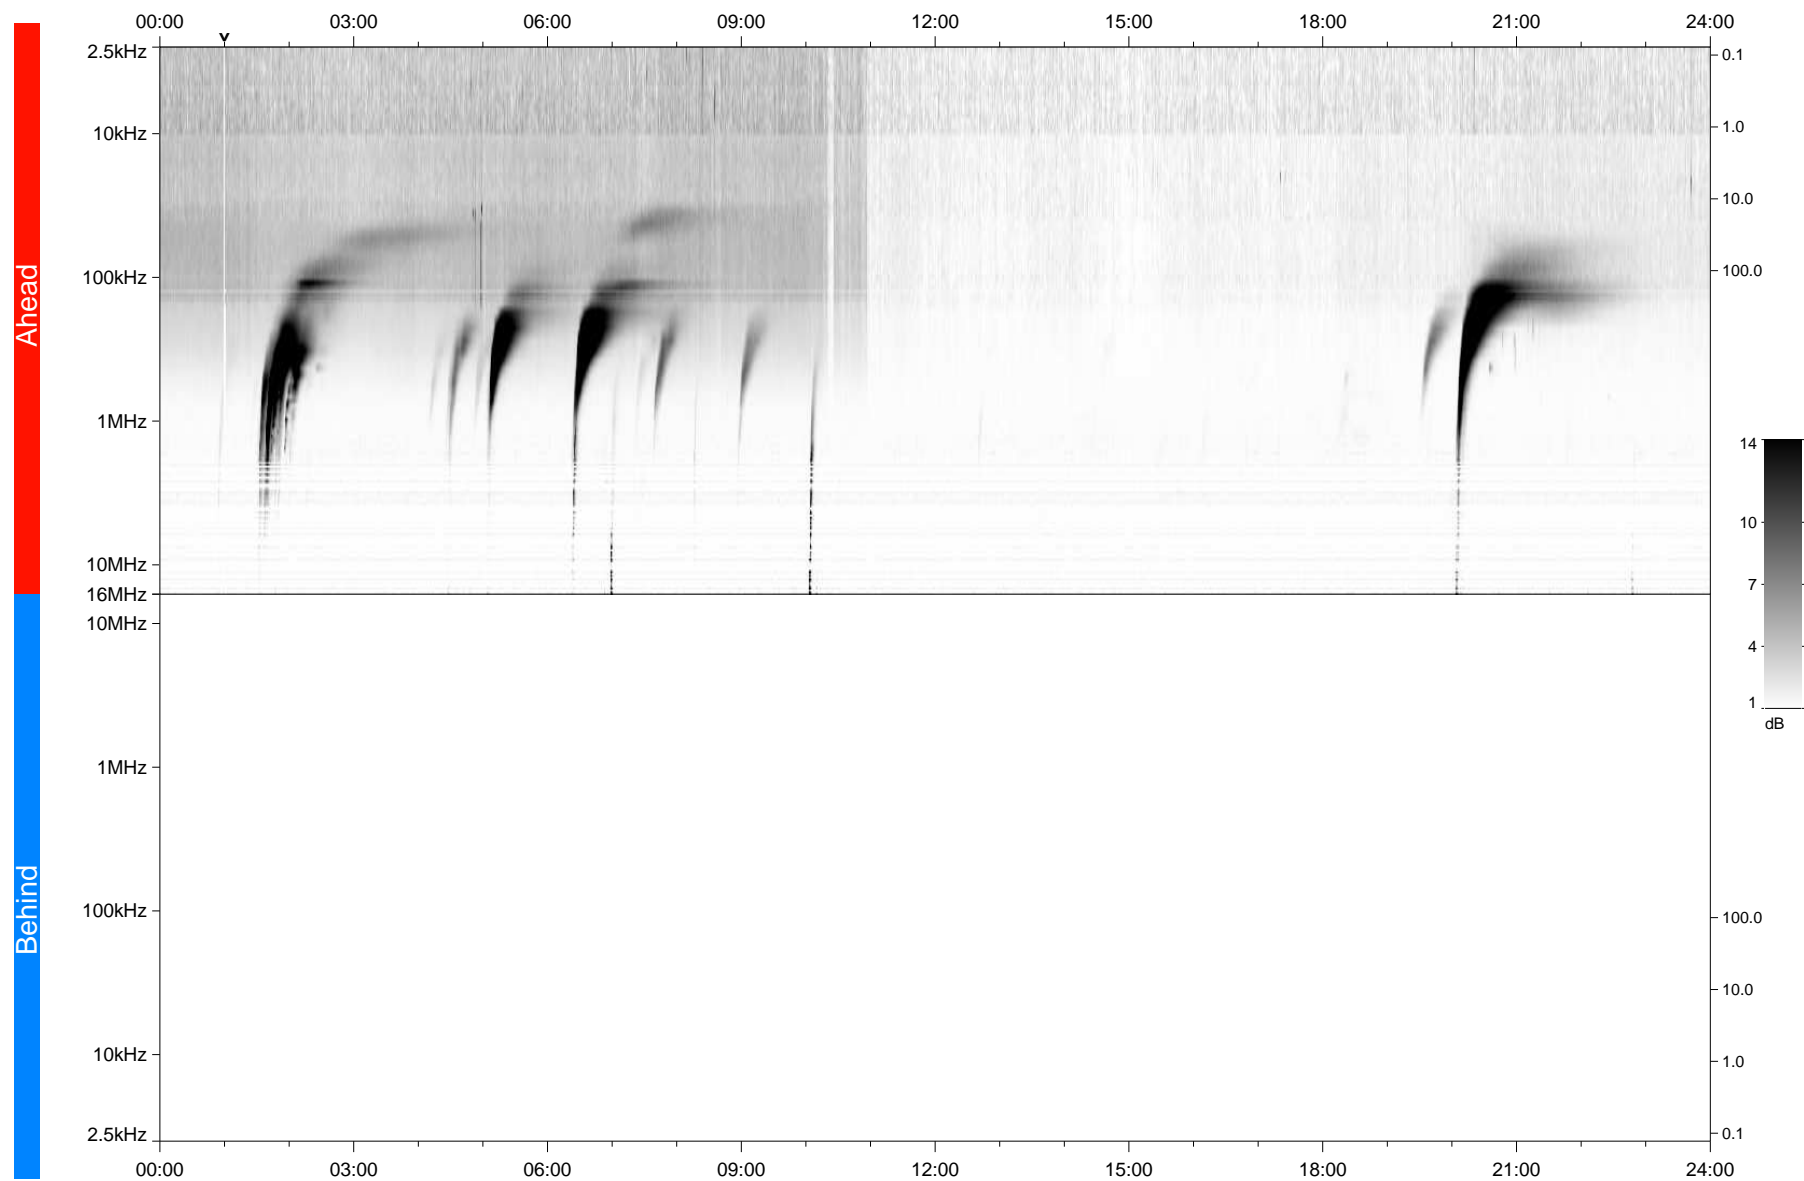

# STEREO/WAVES Daily Summary - 01-Apr-2024 (DOY 092)

Ahead source file: swaves\_ahead\_2024\_092\_1\_07.fin  
Ahead PSE Angle: 9.4°

Behind PSE Angle: -14.3°  
Behind source file: No STEREO-B data

Time (UTC)

file: stereo\_swaves\_daily-summary\_gray\_20240401\_v04  
made by: space.umn.edu on macOS with IDL 8.8.2 on 2024-05-02 16:22:24, with TLib V946 / dynspec V311