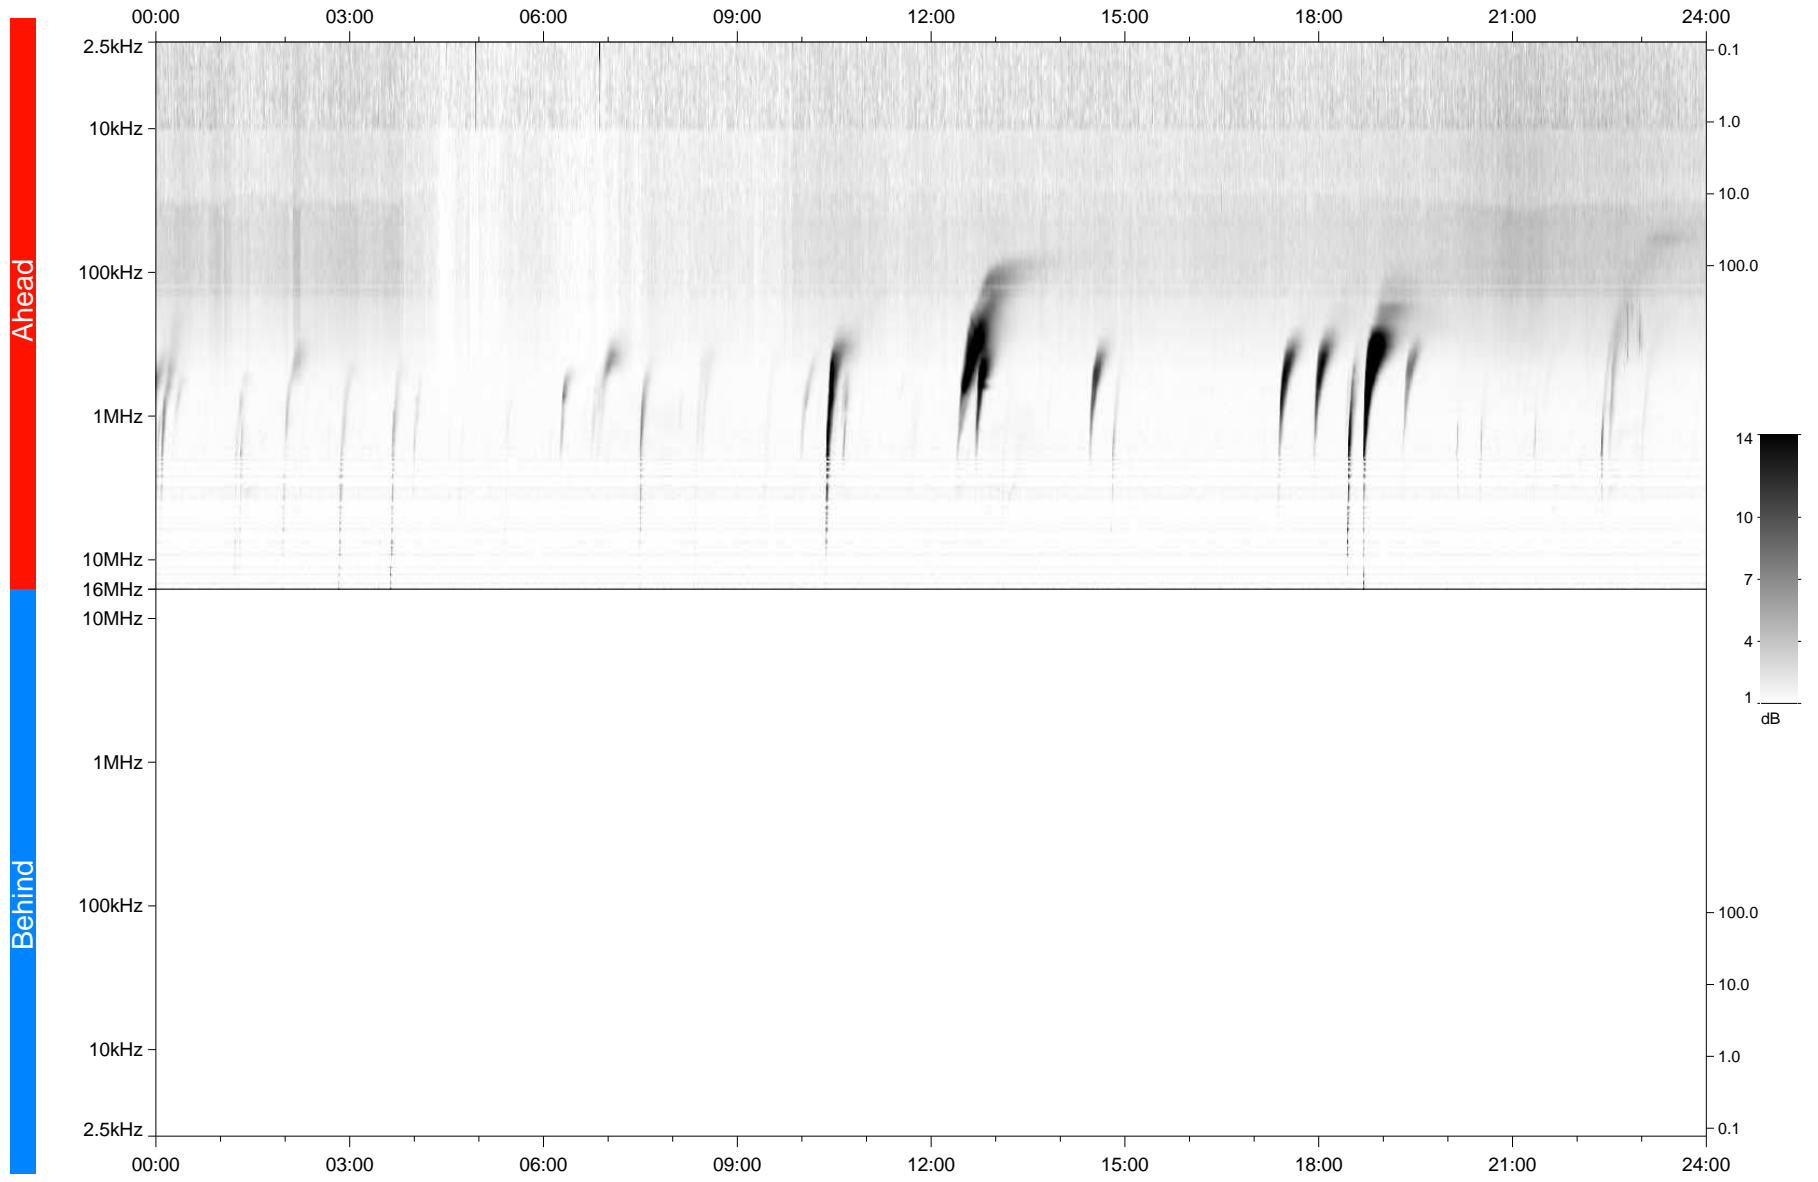

# STEREO/WAVES Daily Summary - 31-Mar-2024 (DOY 091)

Ahead source file: swaves\_ahead\_2024\_091\_1\_06.fin  
Ahead PSE Angle: 9.4°

Behind PSE Angle: -14.3°  
Behind source file: No STEREO-B data

Time (UTC)

file: stereo\_swaves\_daily-summary\_gray\_20240331\_v04  
made by: space.umn.edu on macOS with TDL 8.8.2 on 2024-05-01 13:32:32, with TLib V946 / dynspec V311