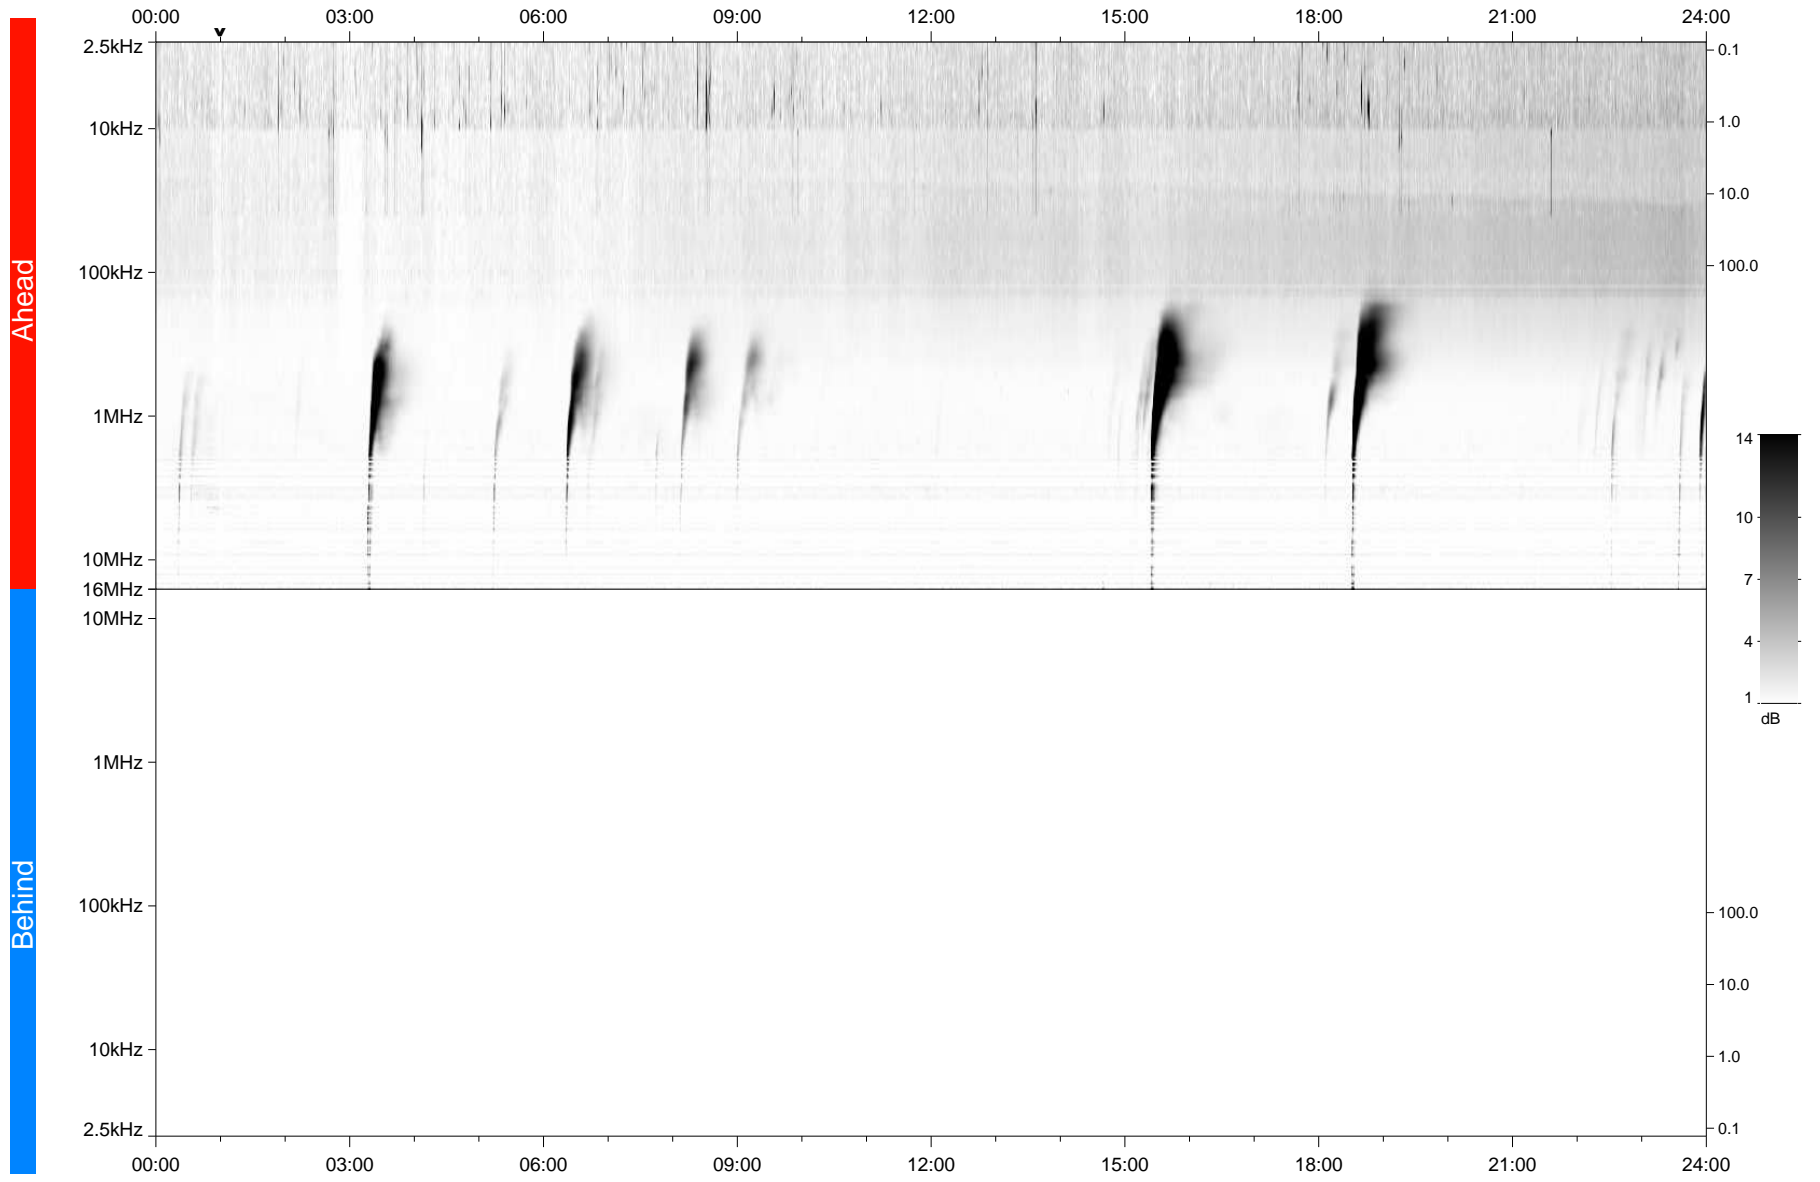

# STEREO/WAVES Daily Summary - 30-Mar-2024 (DOY 090)

Ahead source file: swaves\_ahead\_2024\_090\_1\_06.fin  
Ahead PSE Angle: 9.3°

Behind PSE Angle: -14.2°  
Behind source file: No STEREO-B data

Time (UTC)

file: stereo\_swaves\_daily-summary\_gray\_20240330\_v04  
made by: space.umn.edu on macOS with TDL 8.8.2 on 2024-04-30 09:05:09, with Tlib V946 / dynspec V311