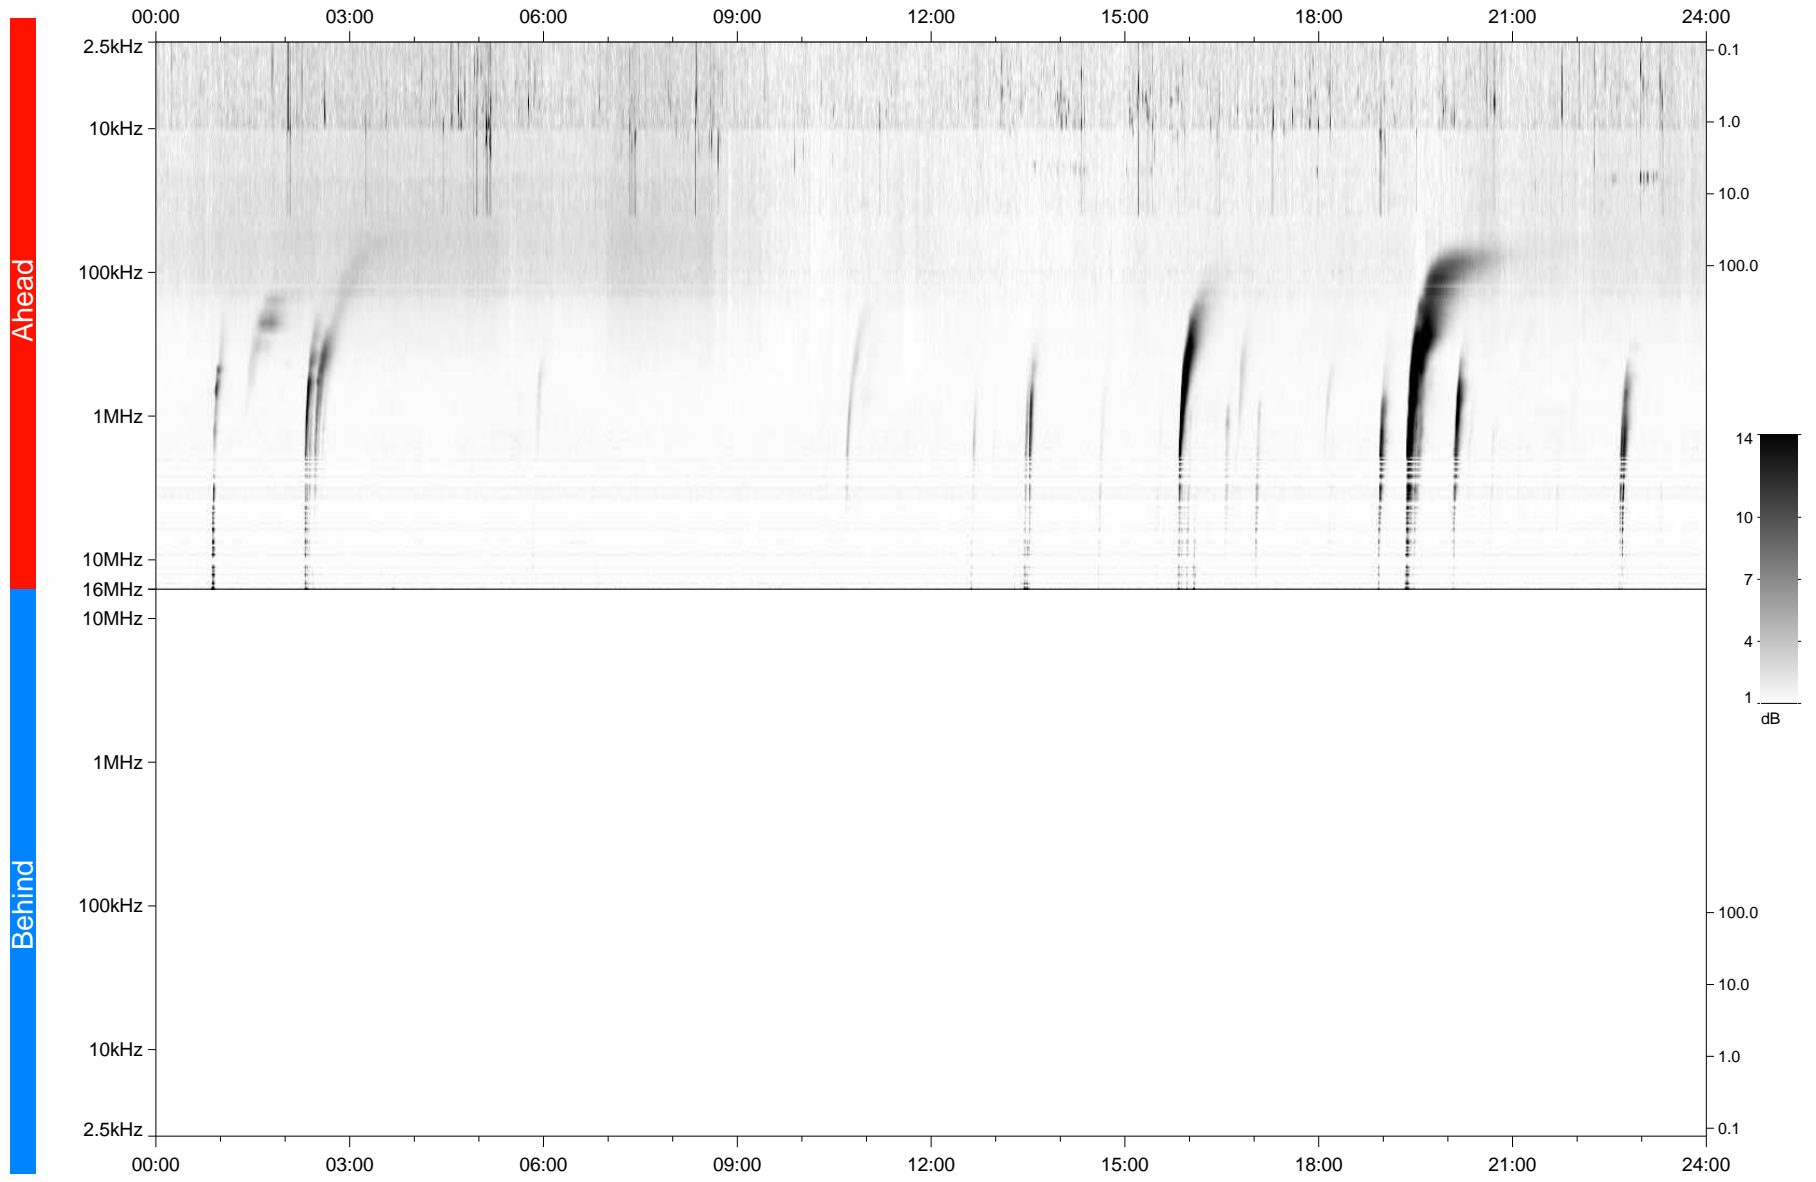

# STEREO/WAVES Daily Summary - 29-Mar-2024 (DOY 089)

Ahead source file: swaves\_ahead\_2024\_089\_1\_06.fin  
Ahead PSE Angle: 9.3°

Behind PSE Angle: -14.2°  
Behind source file: No STEREO-B data

Time (UTC)

file: stereo\_swaves\_daily-summary\_gray\_20240329\_v04  
made by: space.umn.edu on macOS with IDL 8.8.2 on 2024-04-29 18:36:14, with TMLib V946 / dynspec V311