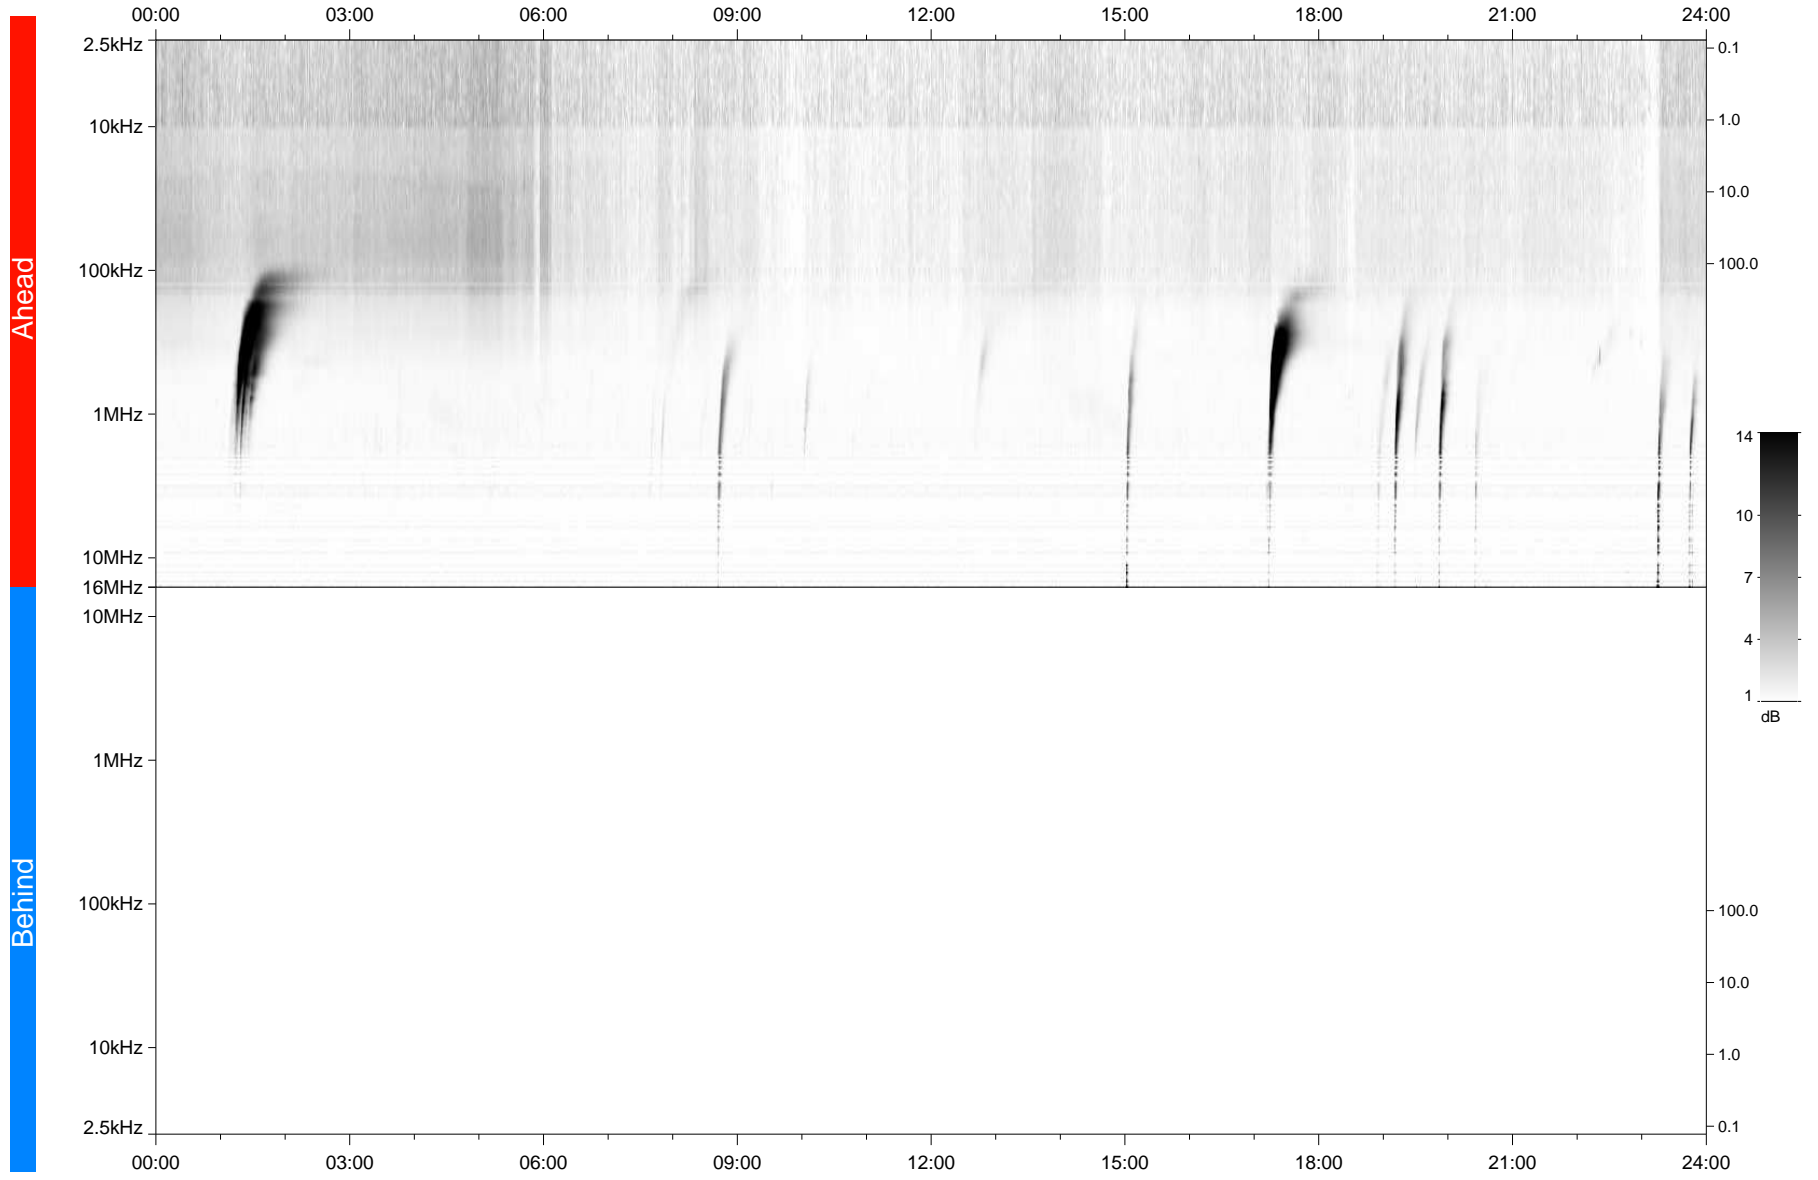

STEREO/WAVES Daily Summary - 27-Mar-2024 (DOY 087)

Ahead source file: swaves_ahead_2024_087_1_05.fin
Ahead PSE Angle: 9.2°

Behind PSE Angle: -14.2°
Behind source file: No STEREO-B data

Time (UTC)

file: stereo_swaves_daily-summary_gray_20240327_v04
made by: space.umn.edu on macOS with TDL 8.8.2 on 2024-04-28 11:49:57, with TLib V946 / dynspec V311