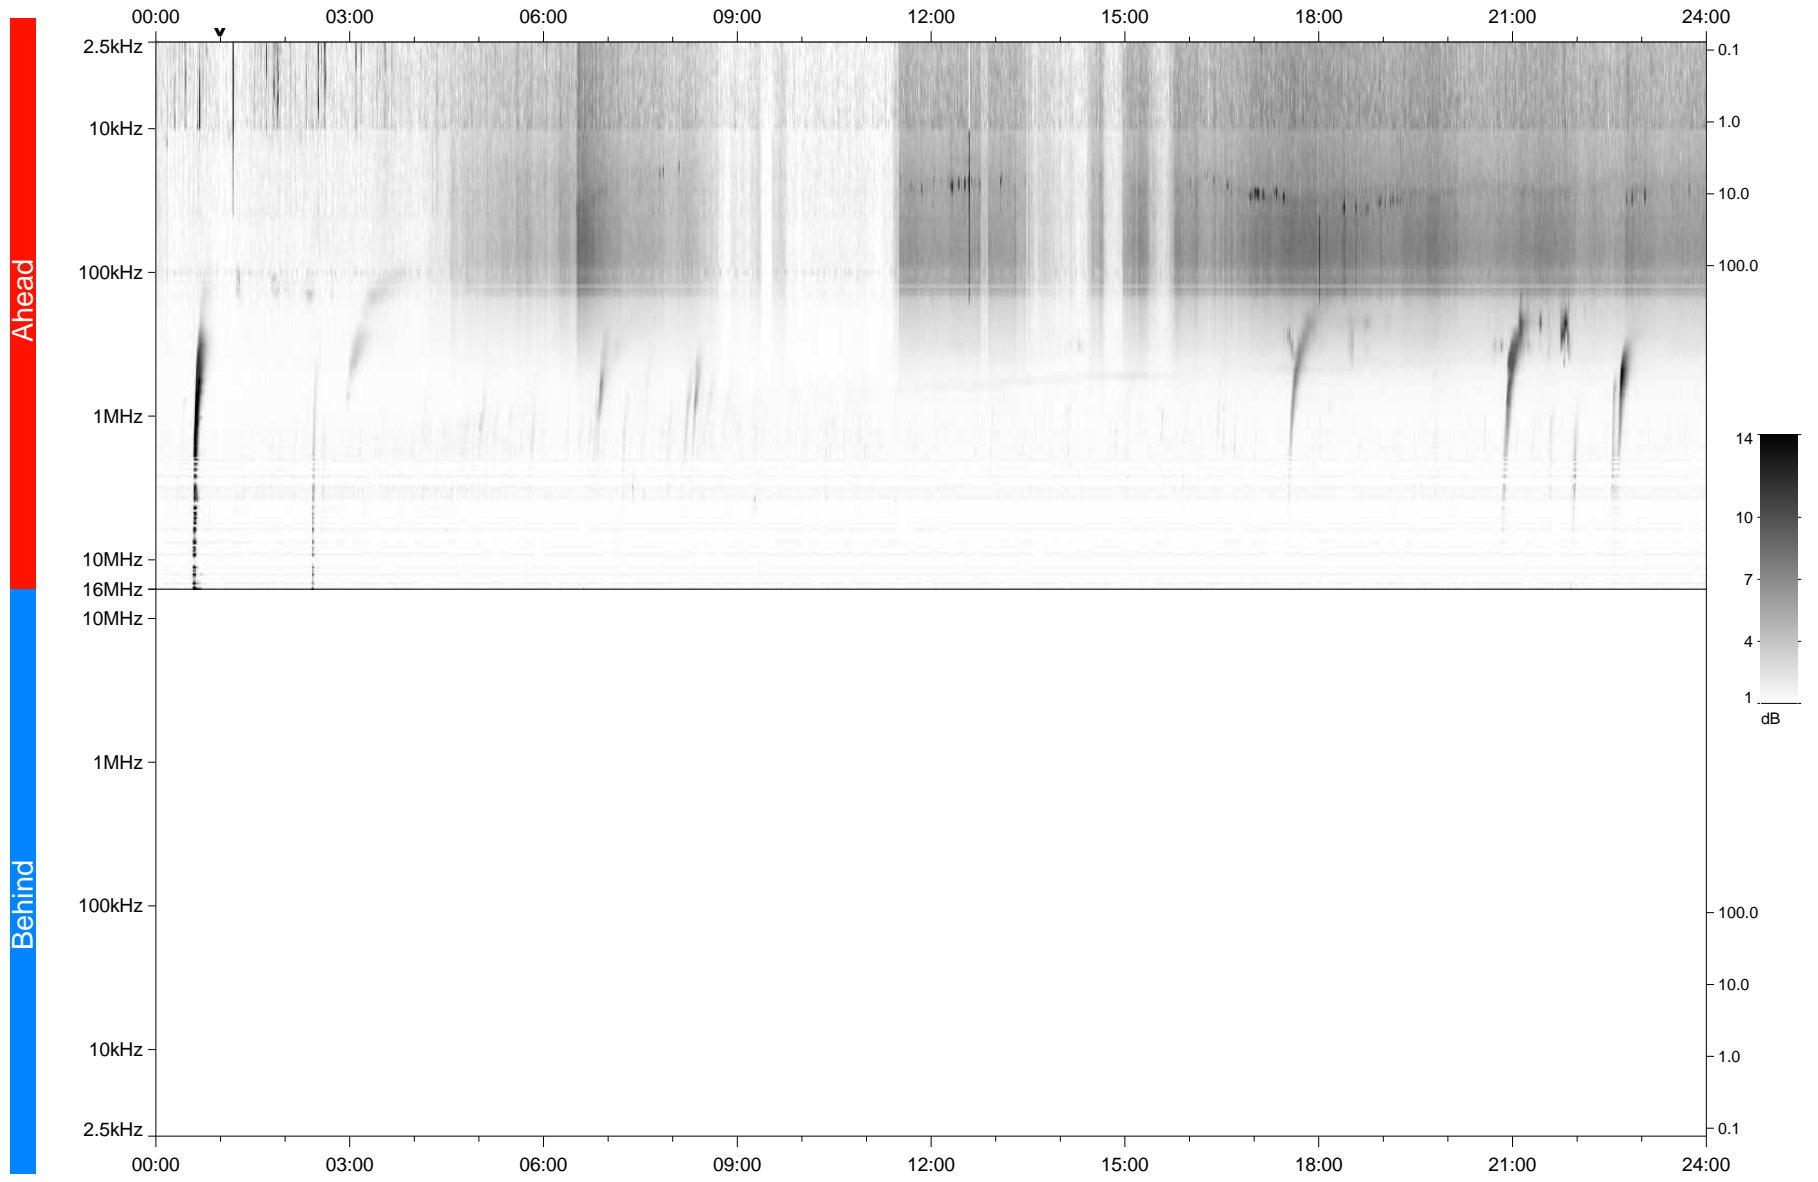

# STEREO/WAVES Daily Summary - 26-Mar-2024 (DOY 086)

Ahead source file: swaves\_ahead\_2024\_086\_1\_05.fin  
Ahead PSE Angle: 9.2°

Behind PSE Angle: -14.1°  
Behind source file: No STEREO-B data

Time (UTC)

file: stereo\_swaves\_daily-summary\_gray\_20240326\_v04  
made by: space.umn.edu on macOS with TDL 8.8.2 on 2024-04-26 17:46:37, with Tlib V946 / dynspec V311