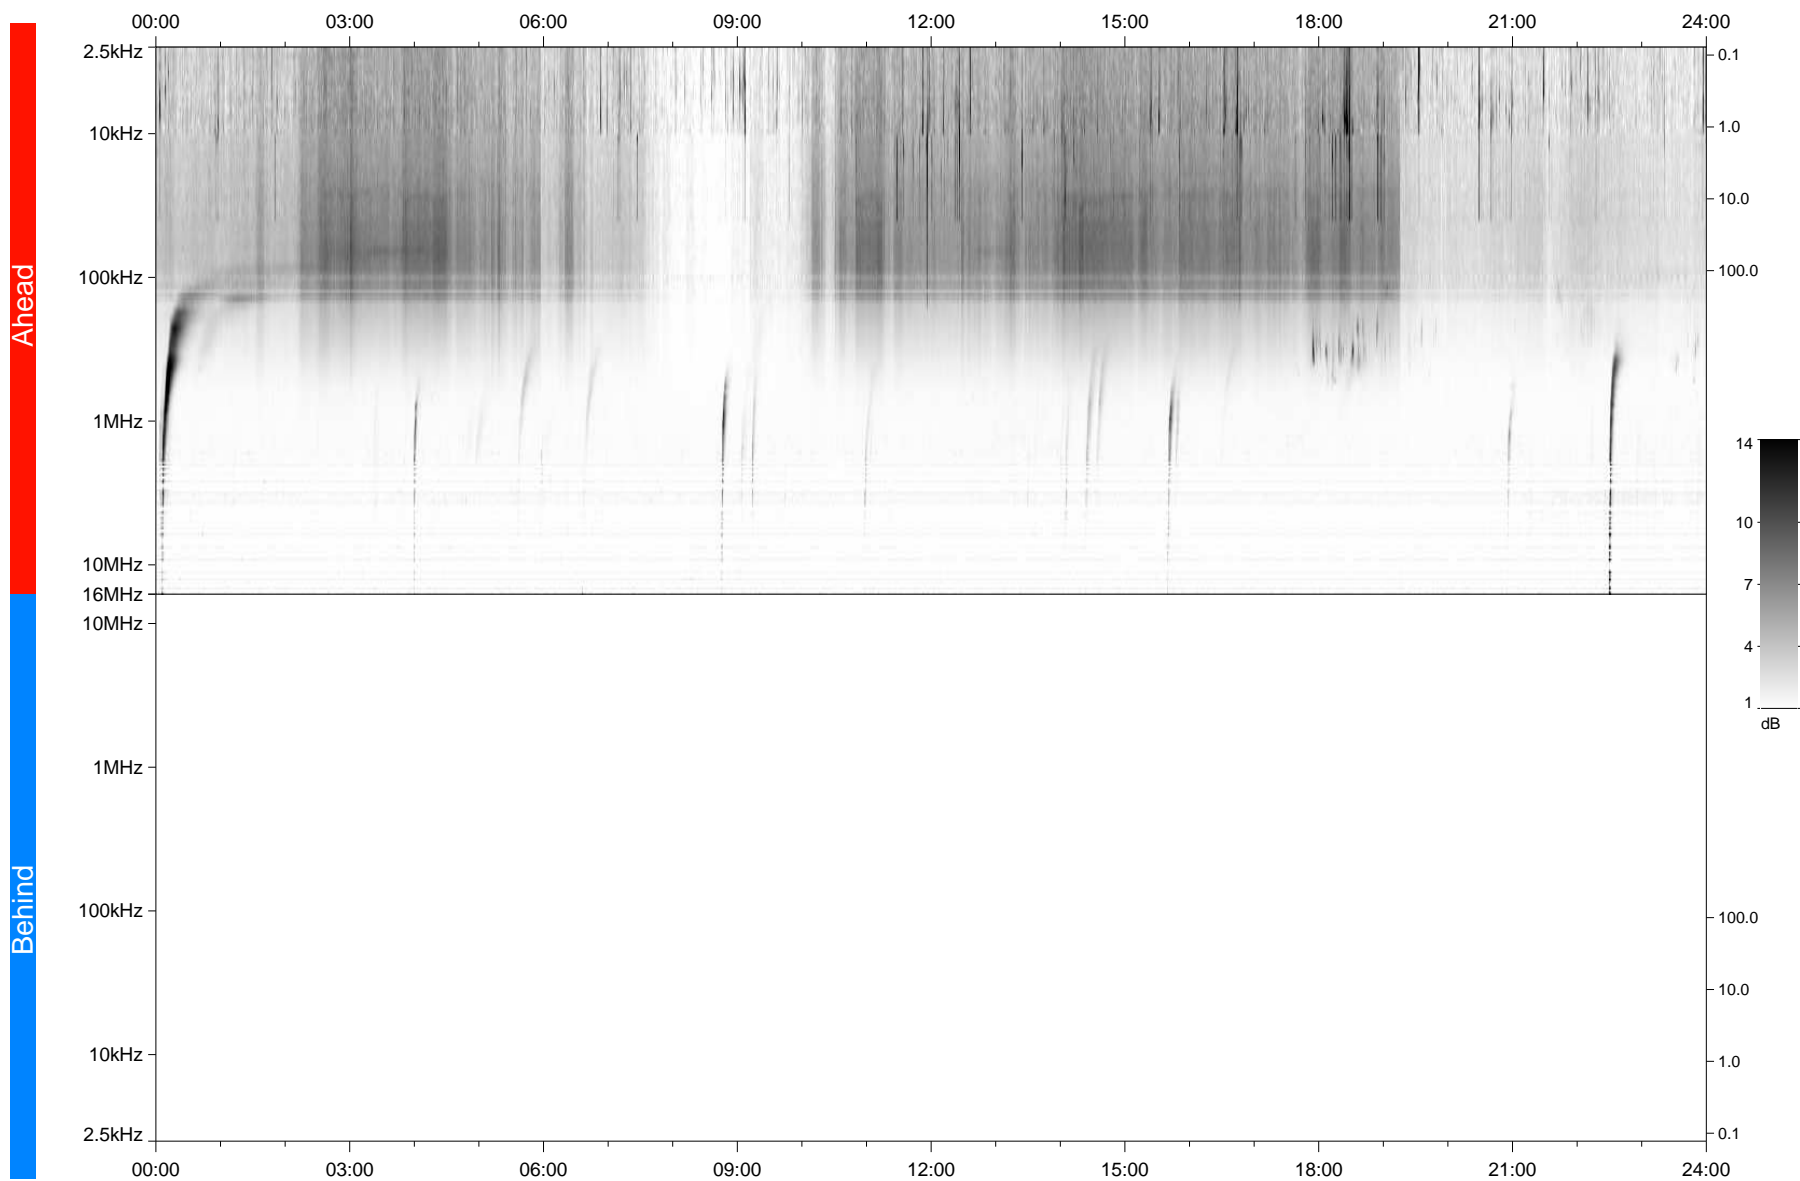

# STEREO/WAVES Daily Summary - 25-Mar-2024 (DOY 085)

Ahead source file: swaves\_ahead\_2024\_085\_1\_05.fin  
Ahead PSE Angle: 9.1°

Behind PSE Angle: -14.1°  
Behind source file: No STEREO-B data

Time (UTC)

file: stereo\_swaves\_daily-summary\_gray\_20240325\_v04  
made by: space.umn.edu on macOS with TDL 8.8.2 on 2024-04-26 17:45:34, with TMLib V946 / dynspec V311