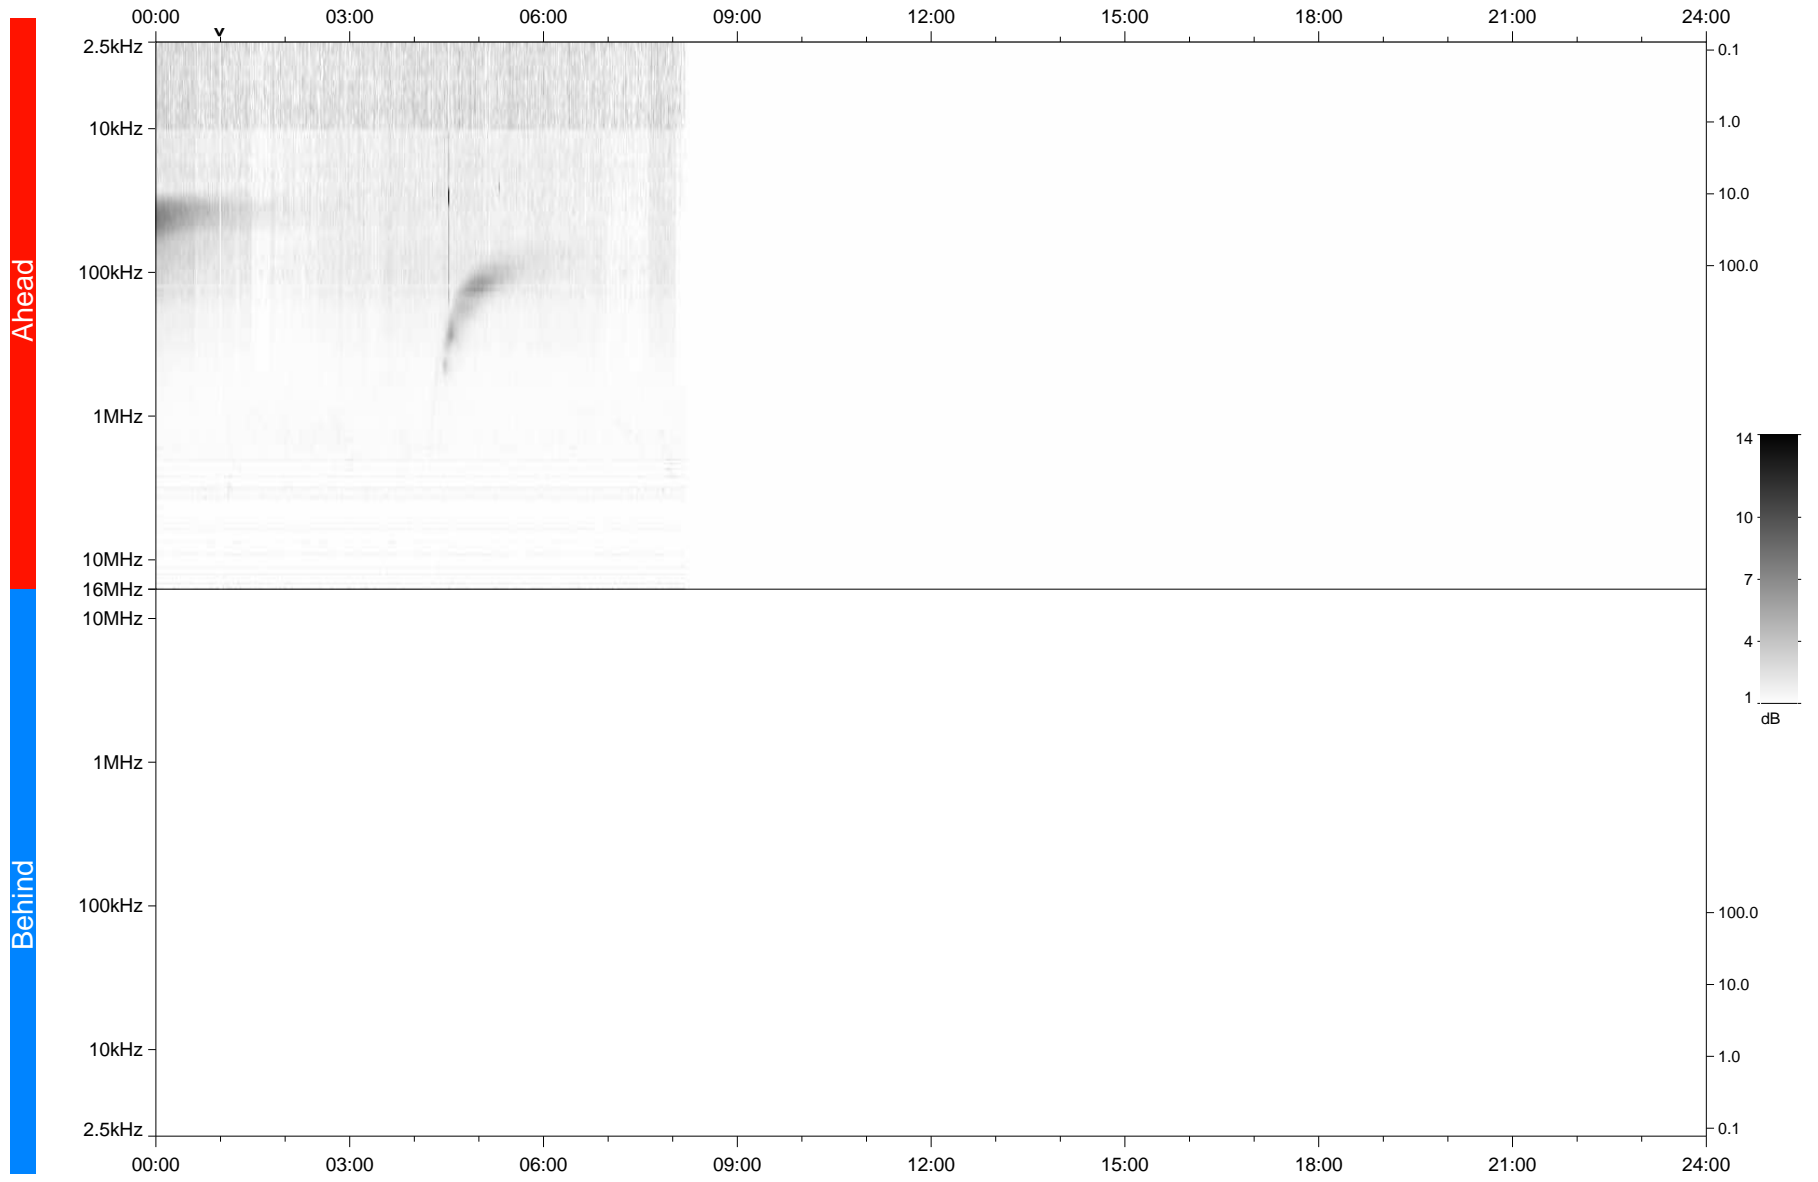

# STEREO/WAVES Daily Summary - 14-Mar-2024 (DOY 074)

Ahead source file: swaves\_ahead\_2024\_074\_1\_05.fin  
Ahead PSE Angle: 8.5°

Behind PSE Angle: -14.0°  
Behind source file: No STEREO-B data

Time (UTC)

file: stereo\_swaves\_daily-summary\_gray\_20240314\_v04  
made by: space.umn.edu on macOS with TDL 8.8.2 on 2024-04-14 14:08:11, with TLib V946 / dynspec V311