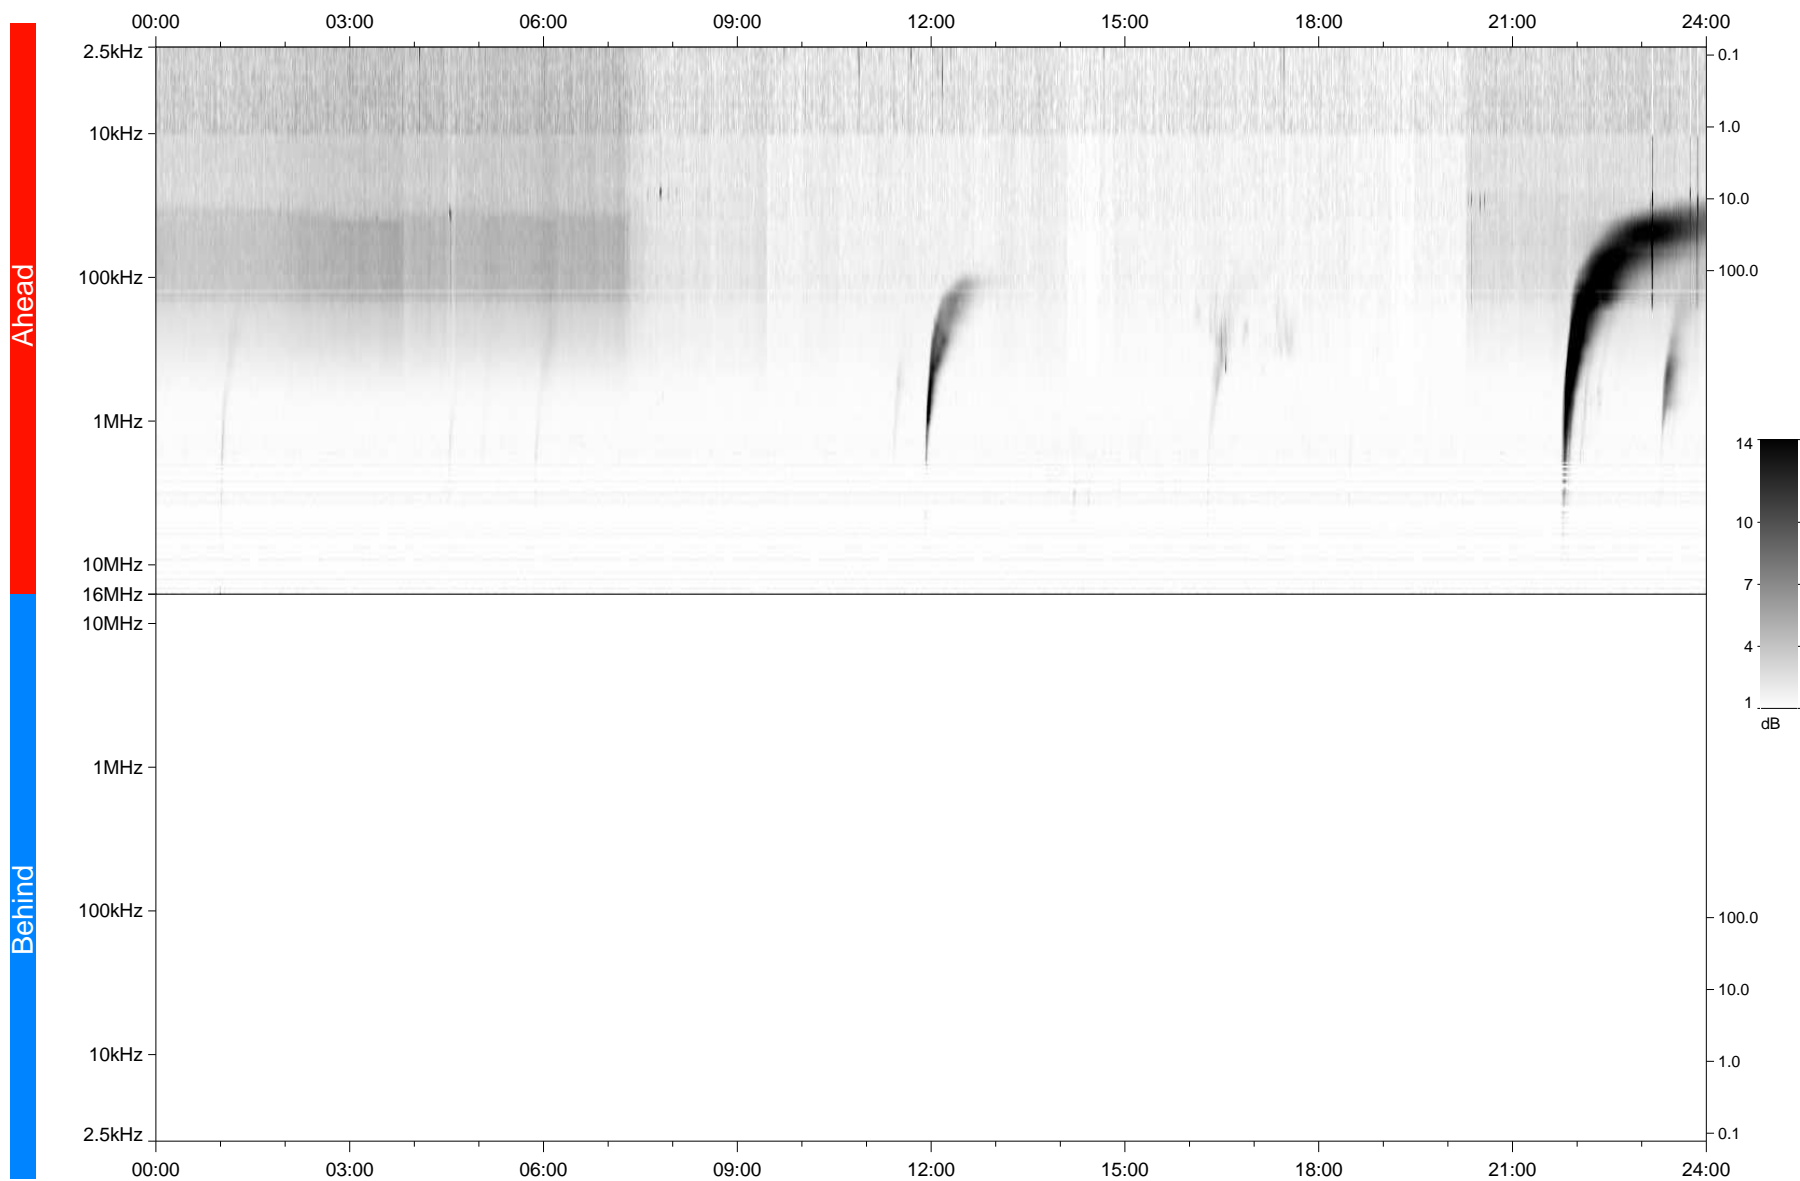

# STEREO/WAVES Daily Summary - 13-Mar-2024 (DOY 073)

Ahead source file: swaves\_ahead\_2024\_073\_1\_05.fin  
Ahead PSE Angle: 8.5°

Behind PSE Angle: -14.0°  
Behind source file: No STEREO-B data

Time (UTC)

file: stereo\_swaves\_daily-summary\_gray\_20240313\_v04  
made by: space.umn.edu on macOS with TDL 8.8.2 on 2024-04-14 14:07:36, with TLib V946 / dynspec V311