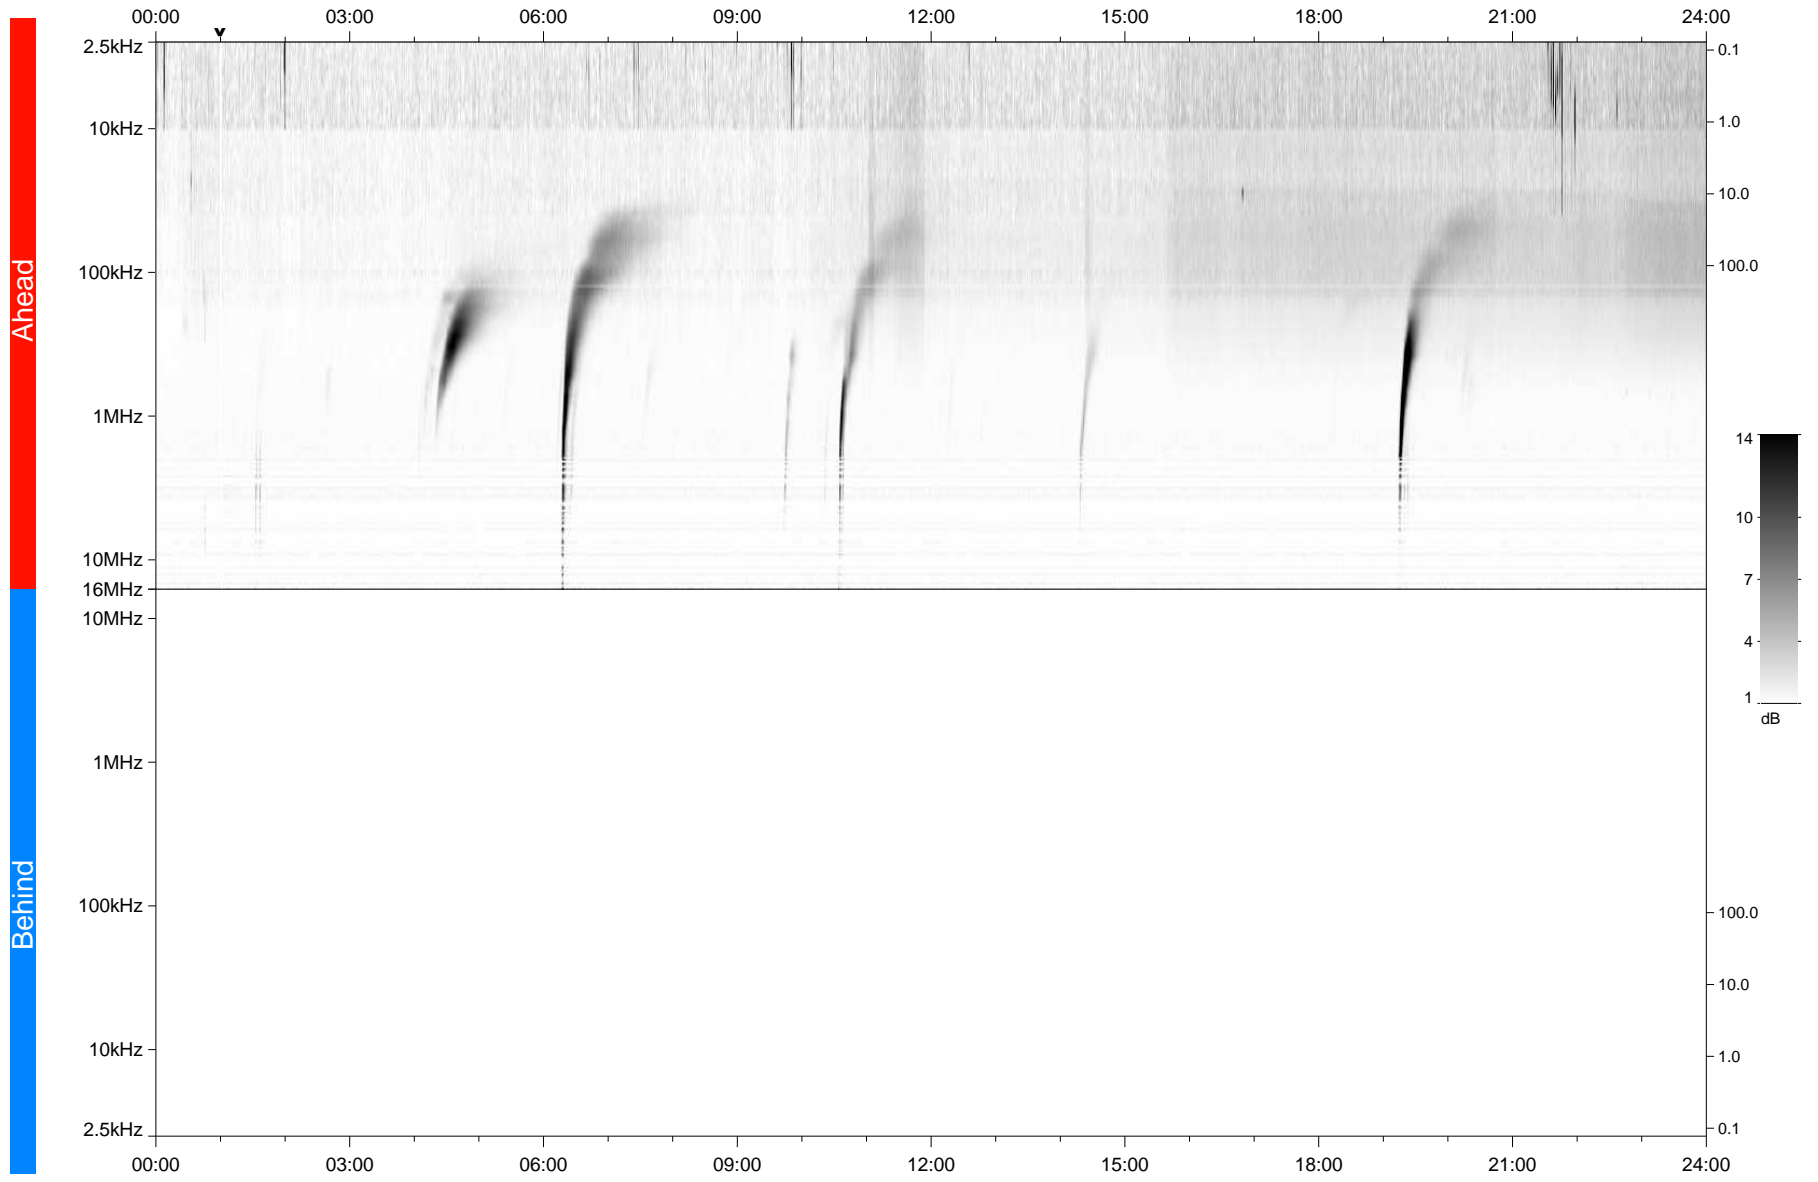

# STEREO/WAVES Daily Summary - 12-Mar-2024 (DOY 072)

Ahead source file: swaves\_ahead\_2024\_072\_1\_05.fin  
Ahead PSE Angle: 8.5°

Behind PSE Angle: -14.0°  
Behind source file: No STEREO-B data

Time (UTC)

file: stereo\_swaves\_daily-summary\_gray\_20240312\_v04  
made by: space.umn.edu on macOS with IDL 8.8.2 on 2024-04-12 10:01:50, with TLib V946 / dynspec V311