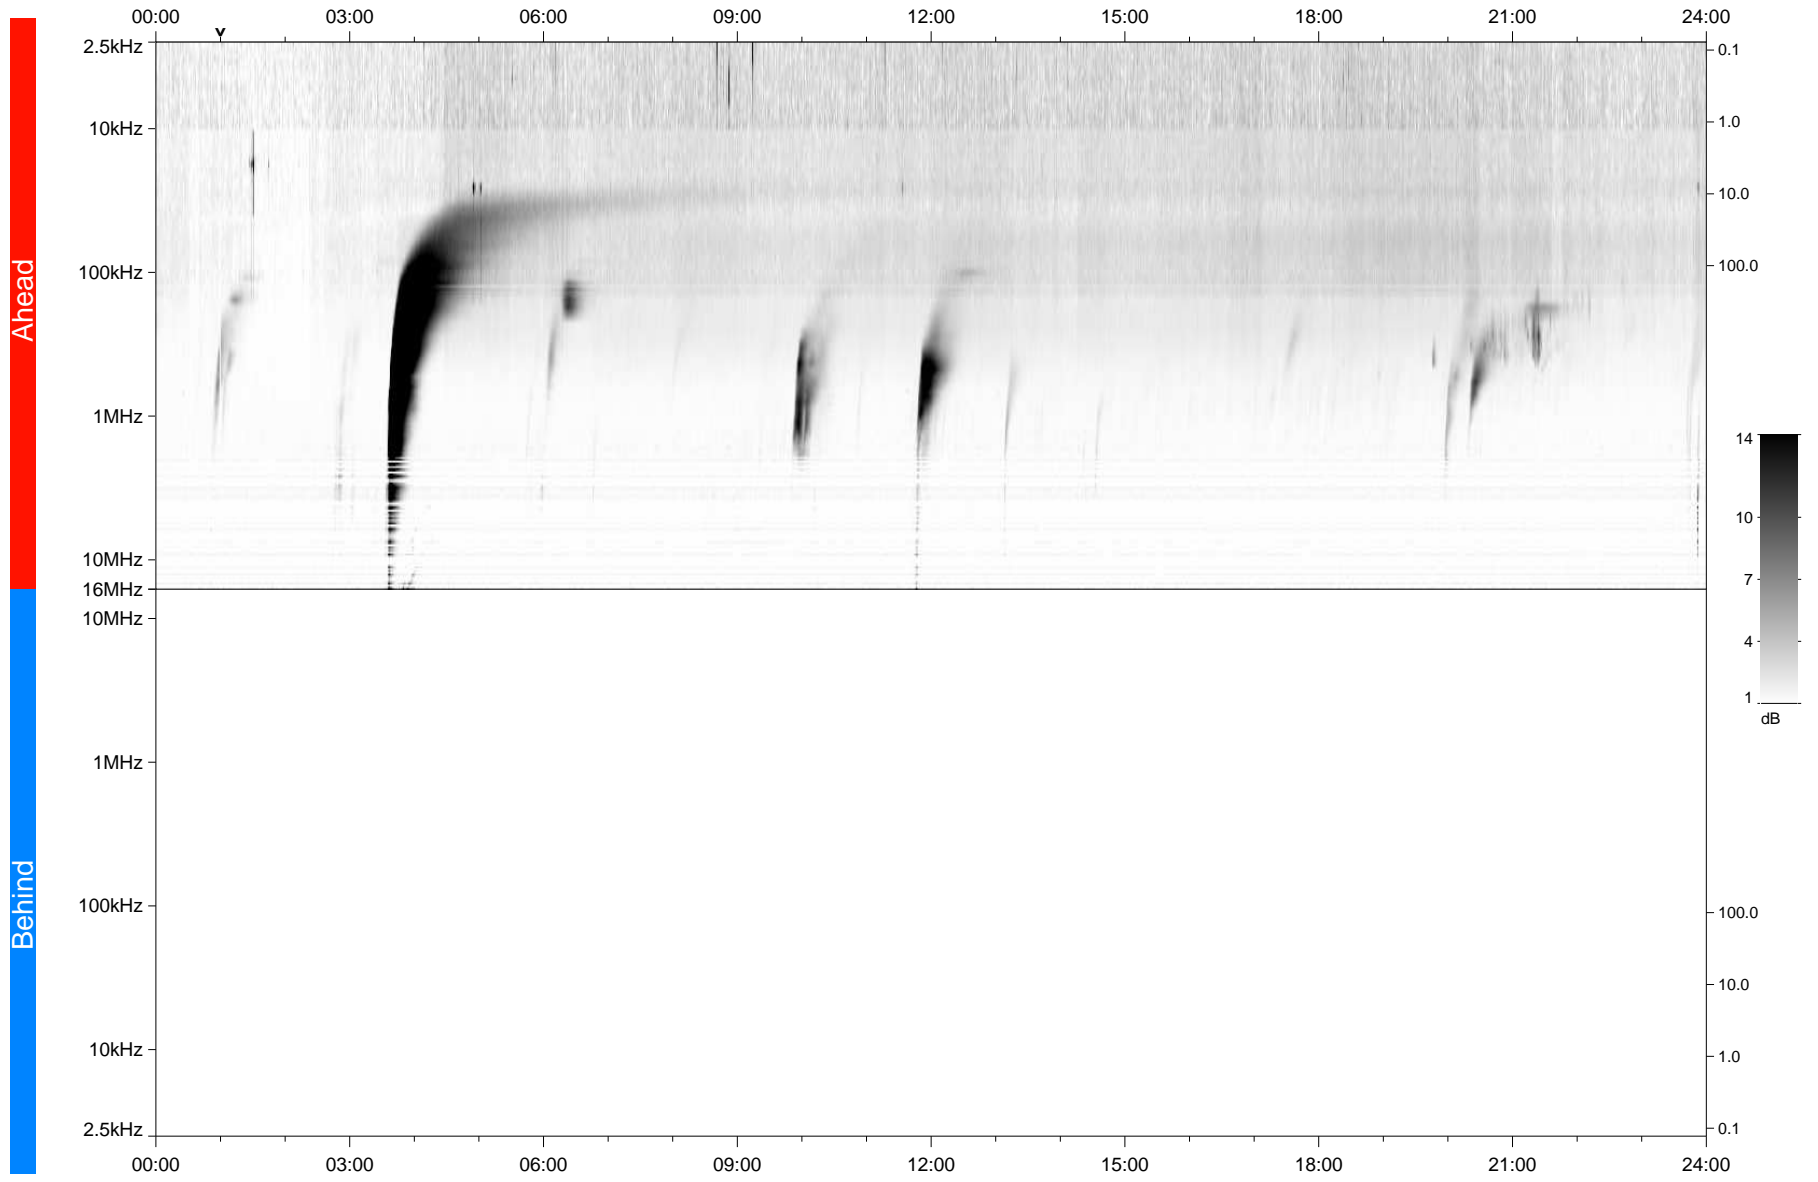

STEREO/WAVES Daily Summary - 08-Mar-2024 (DOY 068)

Ahead source file: swaves_ahead_2024_068_1_05.fin
Ahead PSE Angle: 8.3°

Behind PSE Angle: -14.0°
Behind source file: No STEREO-B data

Time (UTC)

file: stereo_swaves_daily-summary_gray_20240308_v04
made by: space.umn.edu on macOS with TDL 8.8.2 on 2024-04-11 09:19:47, with TLib V946 / dynspec V311