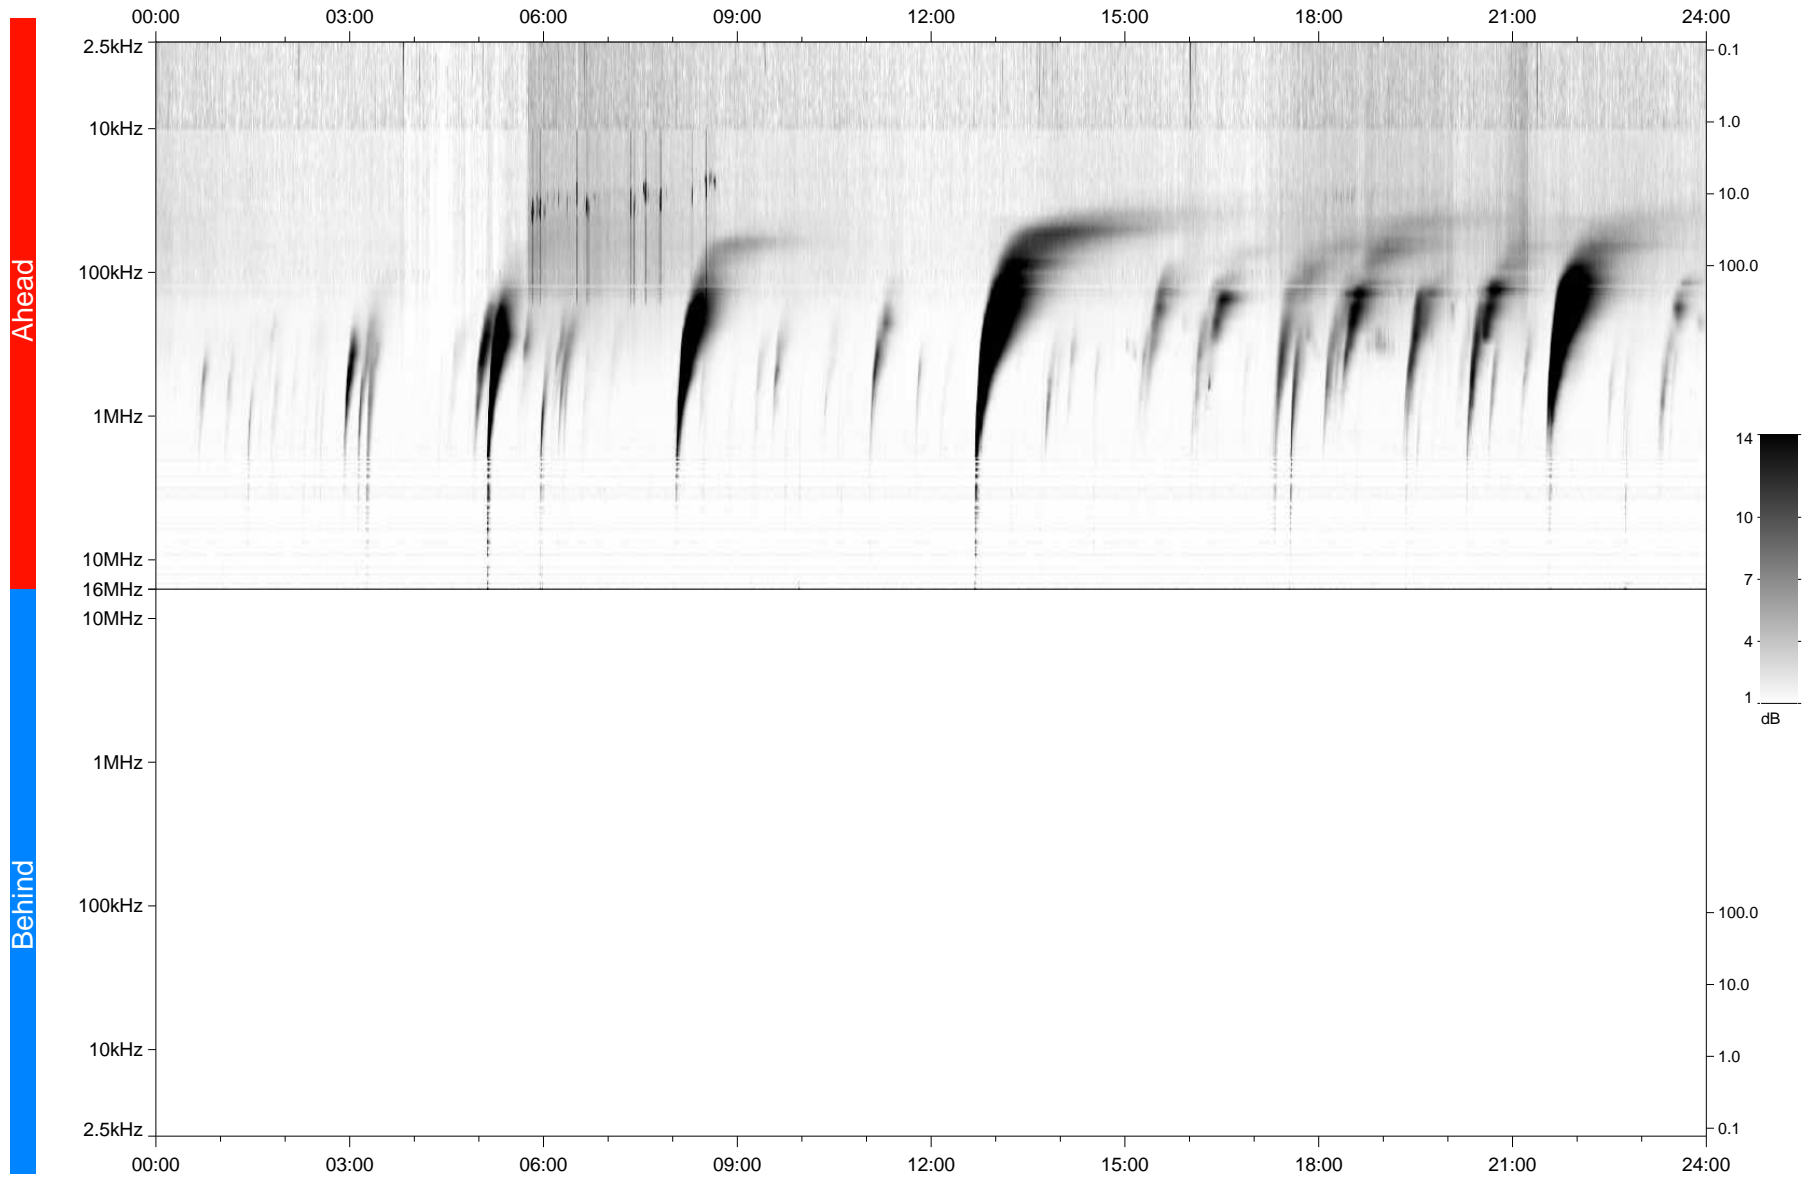

STEREO/WAVES Daily Summary - 07-Mar-2024 (DOY 067)

Ahead source file: swaves_ahead_2024_067_1_05.fin
Ahead PSE Angle: 8.3°

Behind PSE Angle: -14.0°
Behind source file: No STEREO-B data

Time (UTC)

file: stereo_swaves_daily-summary_gray_20240307_v04
made by: space.umn.edu on macOS with TDL 8.8.2 on 2024-04-07 07:49:53, with TLib V946 / dynspec V311