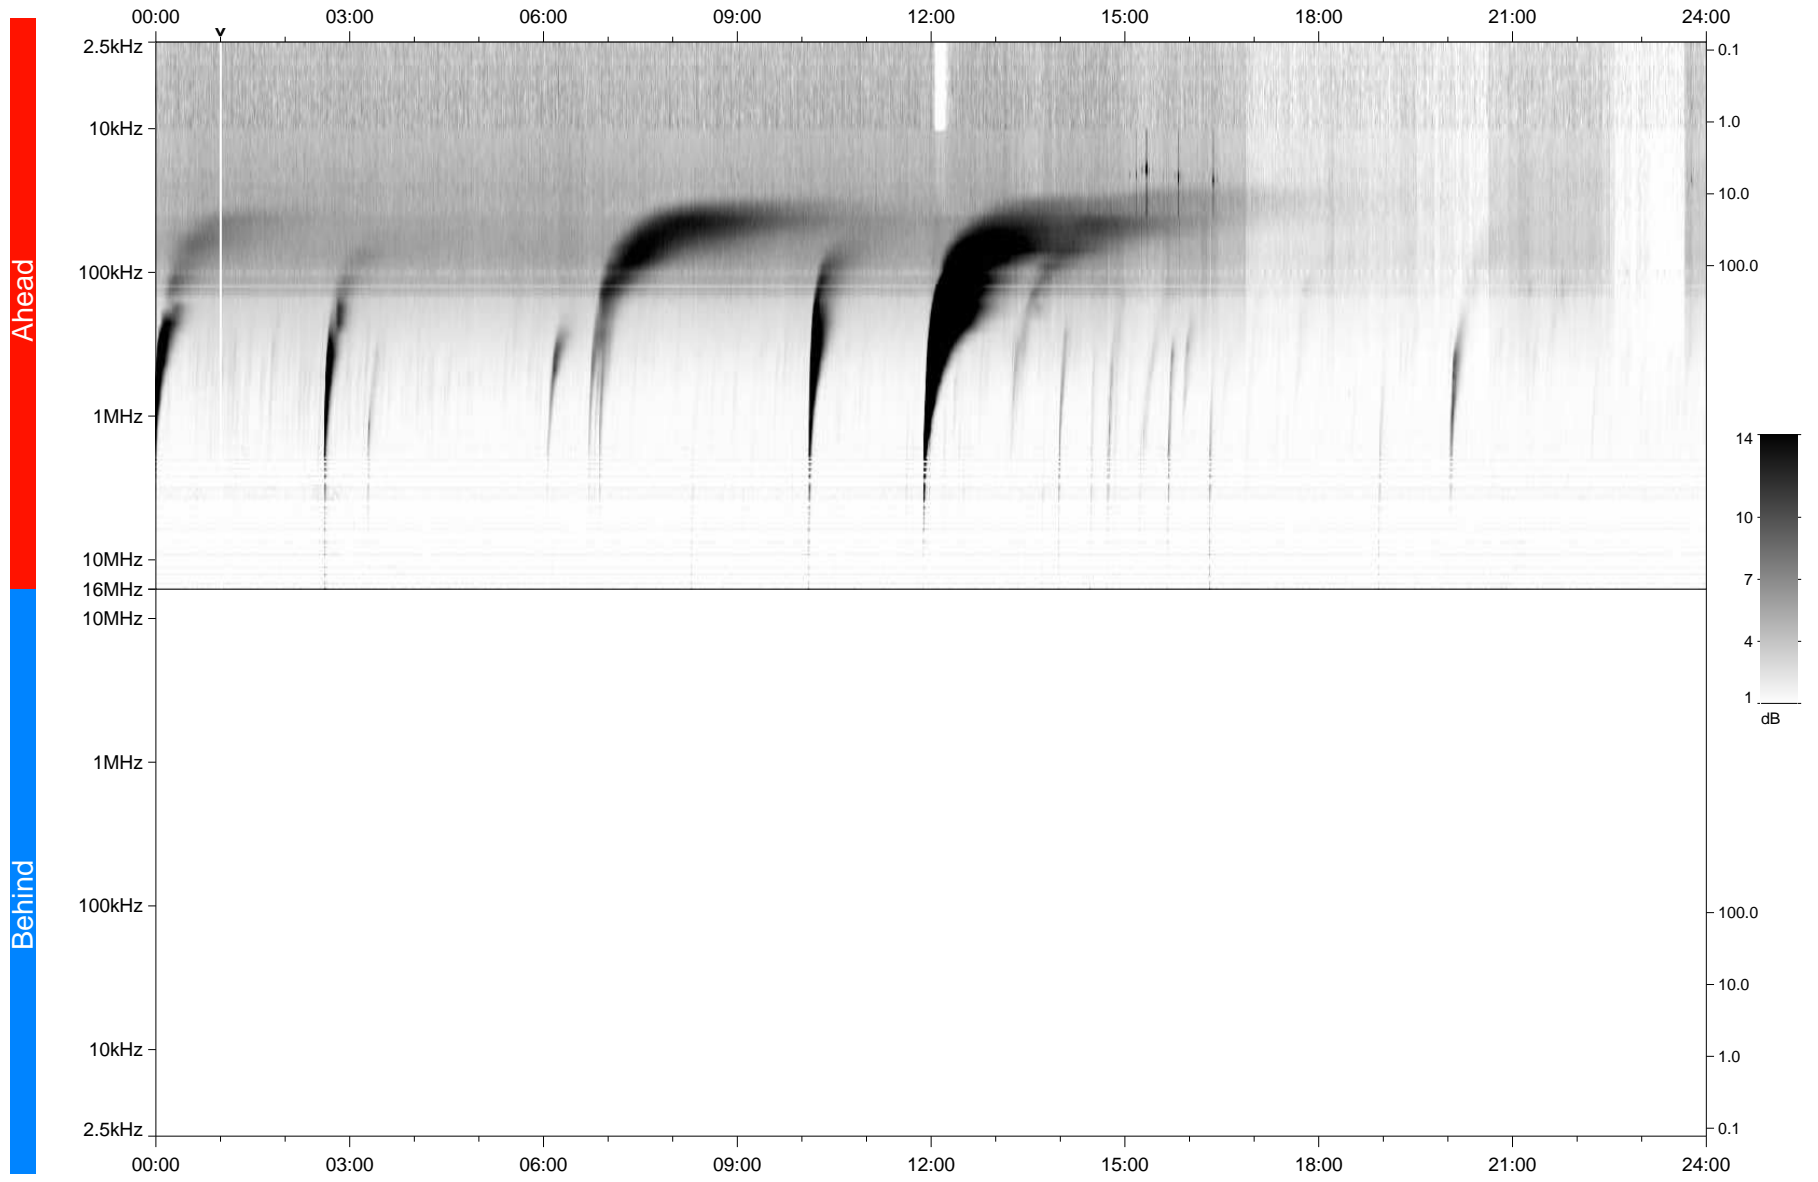

STEREO/WAVES Daily Summary - 04-Mar-2024 (DOY 064)

Ahead source file: swaves_ahead_2024_064_1_06.fin
Ahead PSE Angle: 8.1°

Behind PSE Angle: -14.0°
Behind source file: No STEREO-B data

Time (UTC)

file: stereo_swaves_daily-summary_gray_20240304_v04
made by: space.umn.edu on macOS with TDL 8.8.2 on 2024-04-04 07:59:48, with TLib V946 / dynspec V311