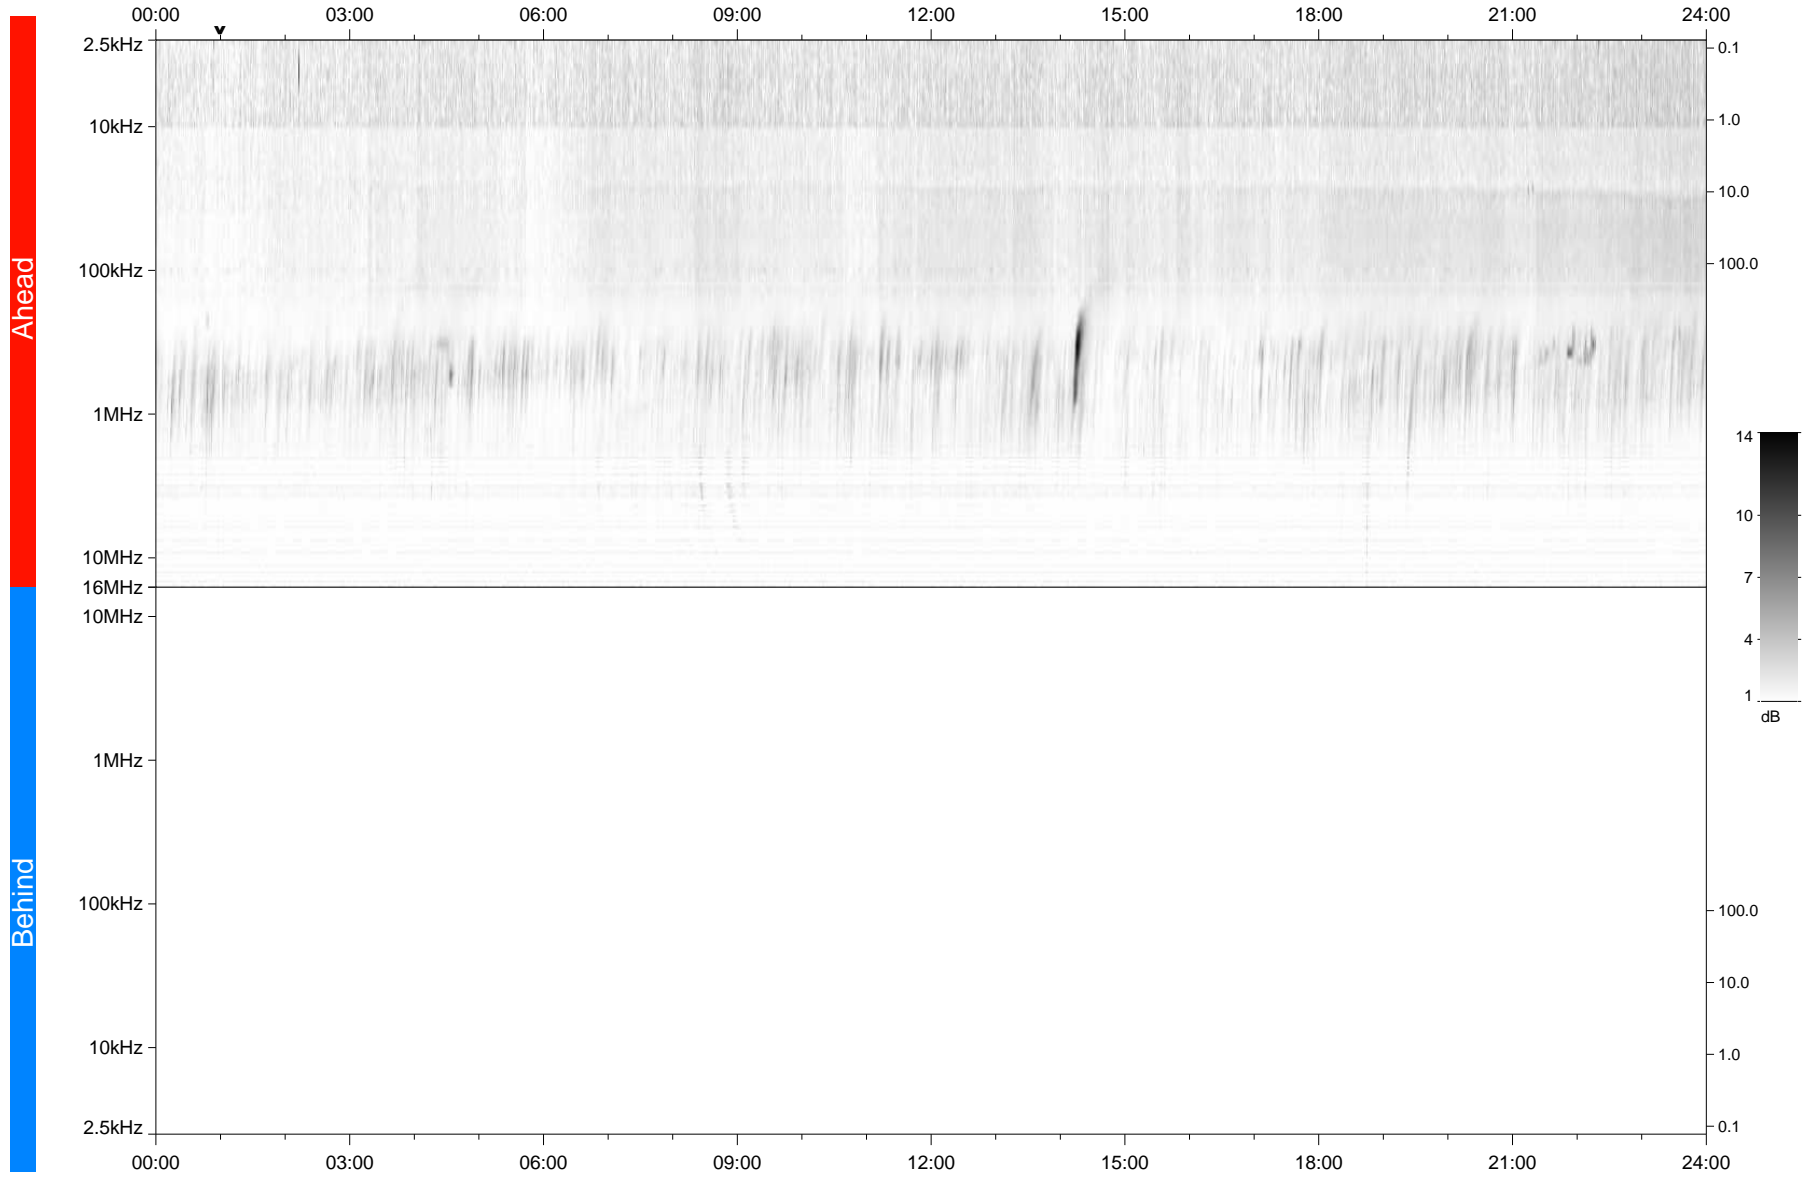

# STEREO/WAVES Daily Summary - 02-Mar-2024 (DOY 062)

Ahead source file: swaves\_ahead\_2024\_062\_1\_07.fin  
Ahead PSE Angle: 8.1°

Behind PSE Angle: -14.0°  
Behind source file: No STEREO-B data

Time (UTC)

file: stereo\_swaves\_daily-summary\_gray\_20240302\_v04  
made by: space.umn.edu on macOS with TDL 8.8.2 on 2024-04-02 22:39:21, with TLib V946 / dynspec V311