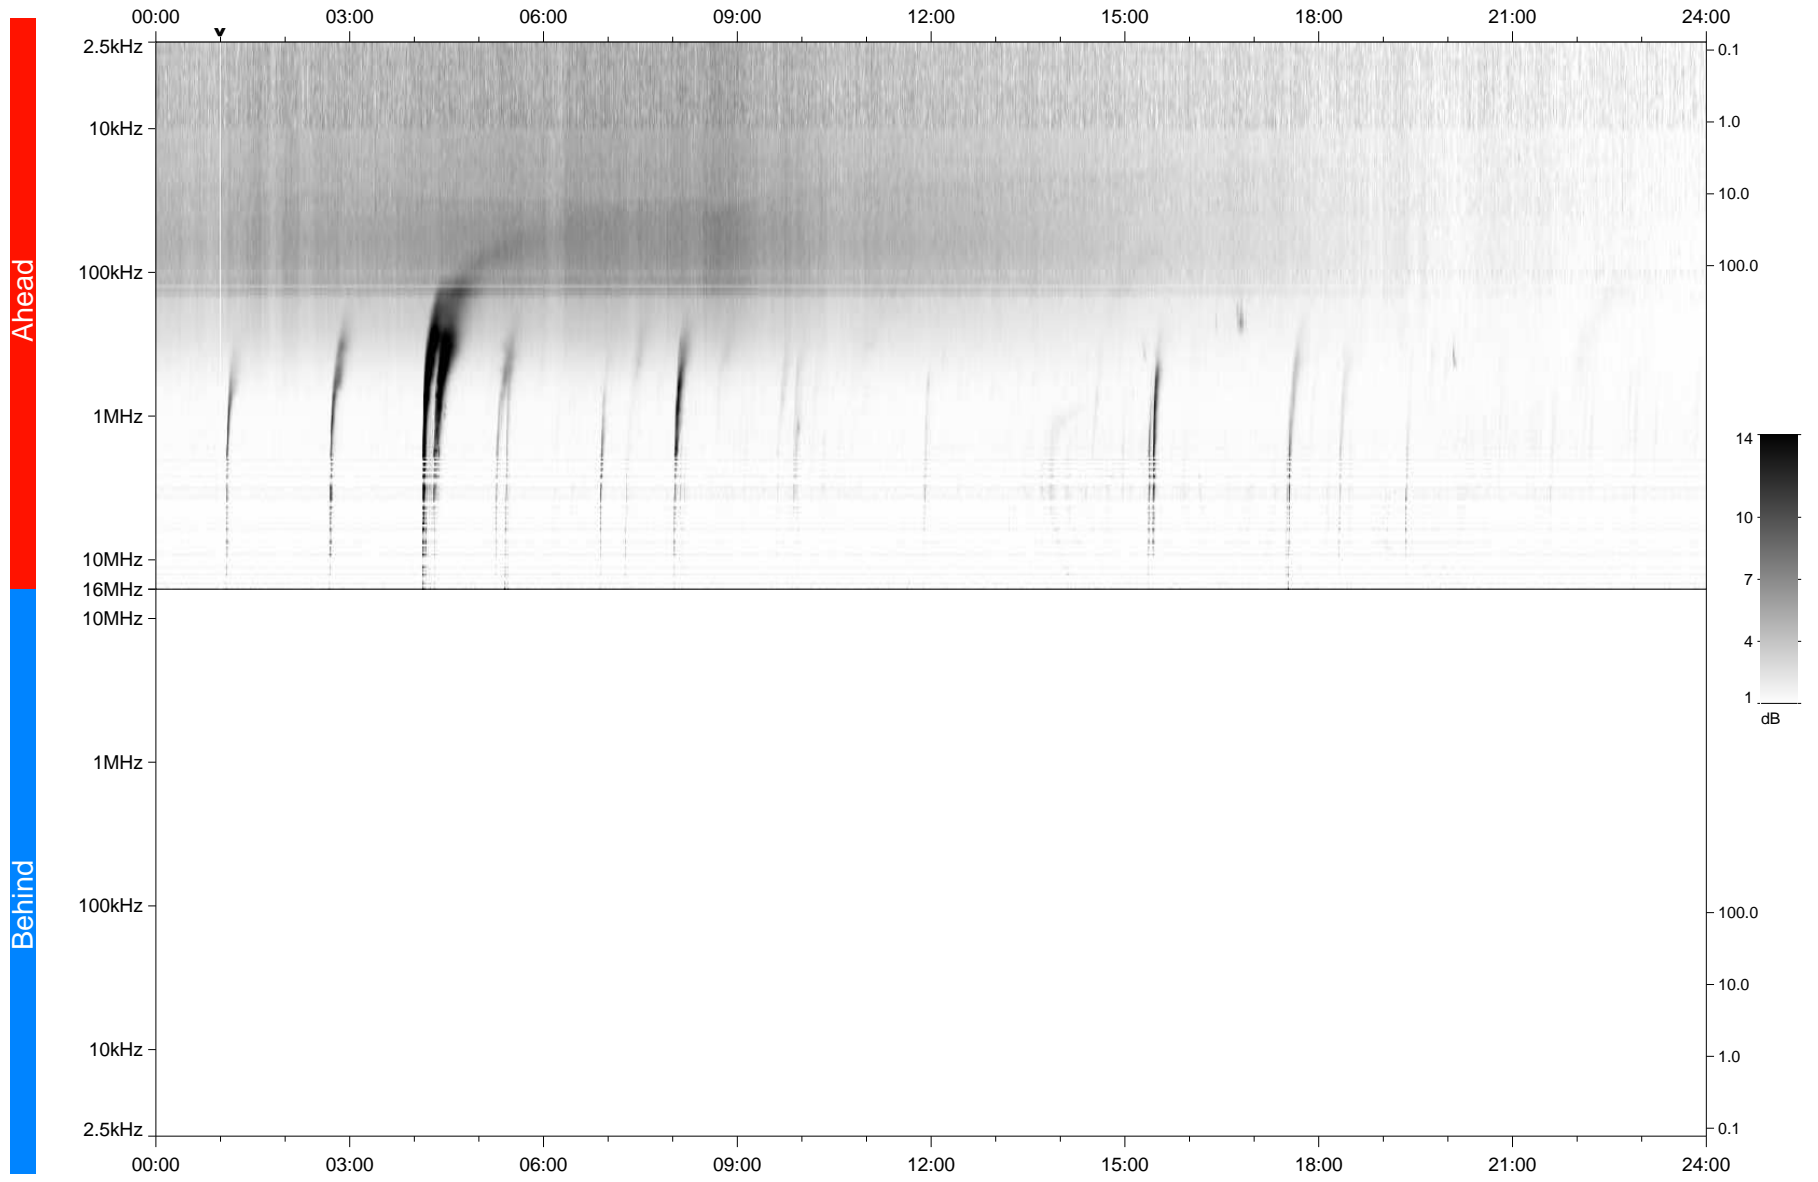

STEREO/WAVES Daily Summary - 27-Feb-2024 (DOY 058)

Ahead source file: swaves_ahead_2024_058_1_06.fin
Ahead PSE Angle: 7.9°

Behind PSE Angle: -14.0°
Behind source file: No STEREO-B data

Time (UTC)

file: stereo_swaves_daily-summary_gray_20240227_v04
made by: space.umn.edu on macOS with TDL 8.8.2 on 2024-03-30 18:33:25, with TLib V946 / dynspec V311