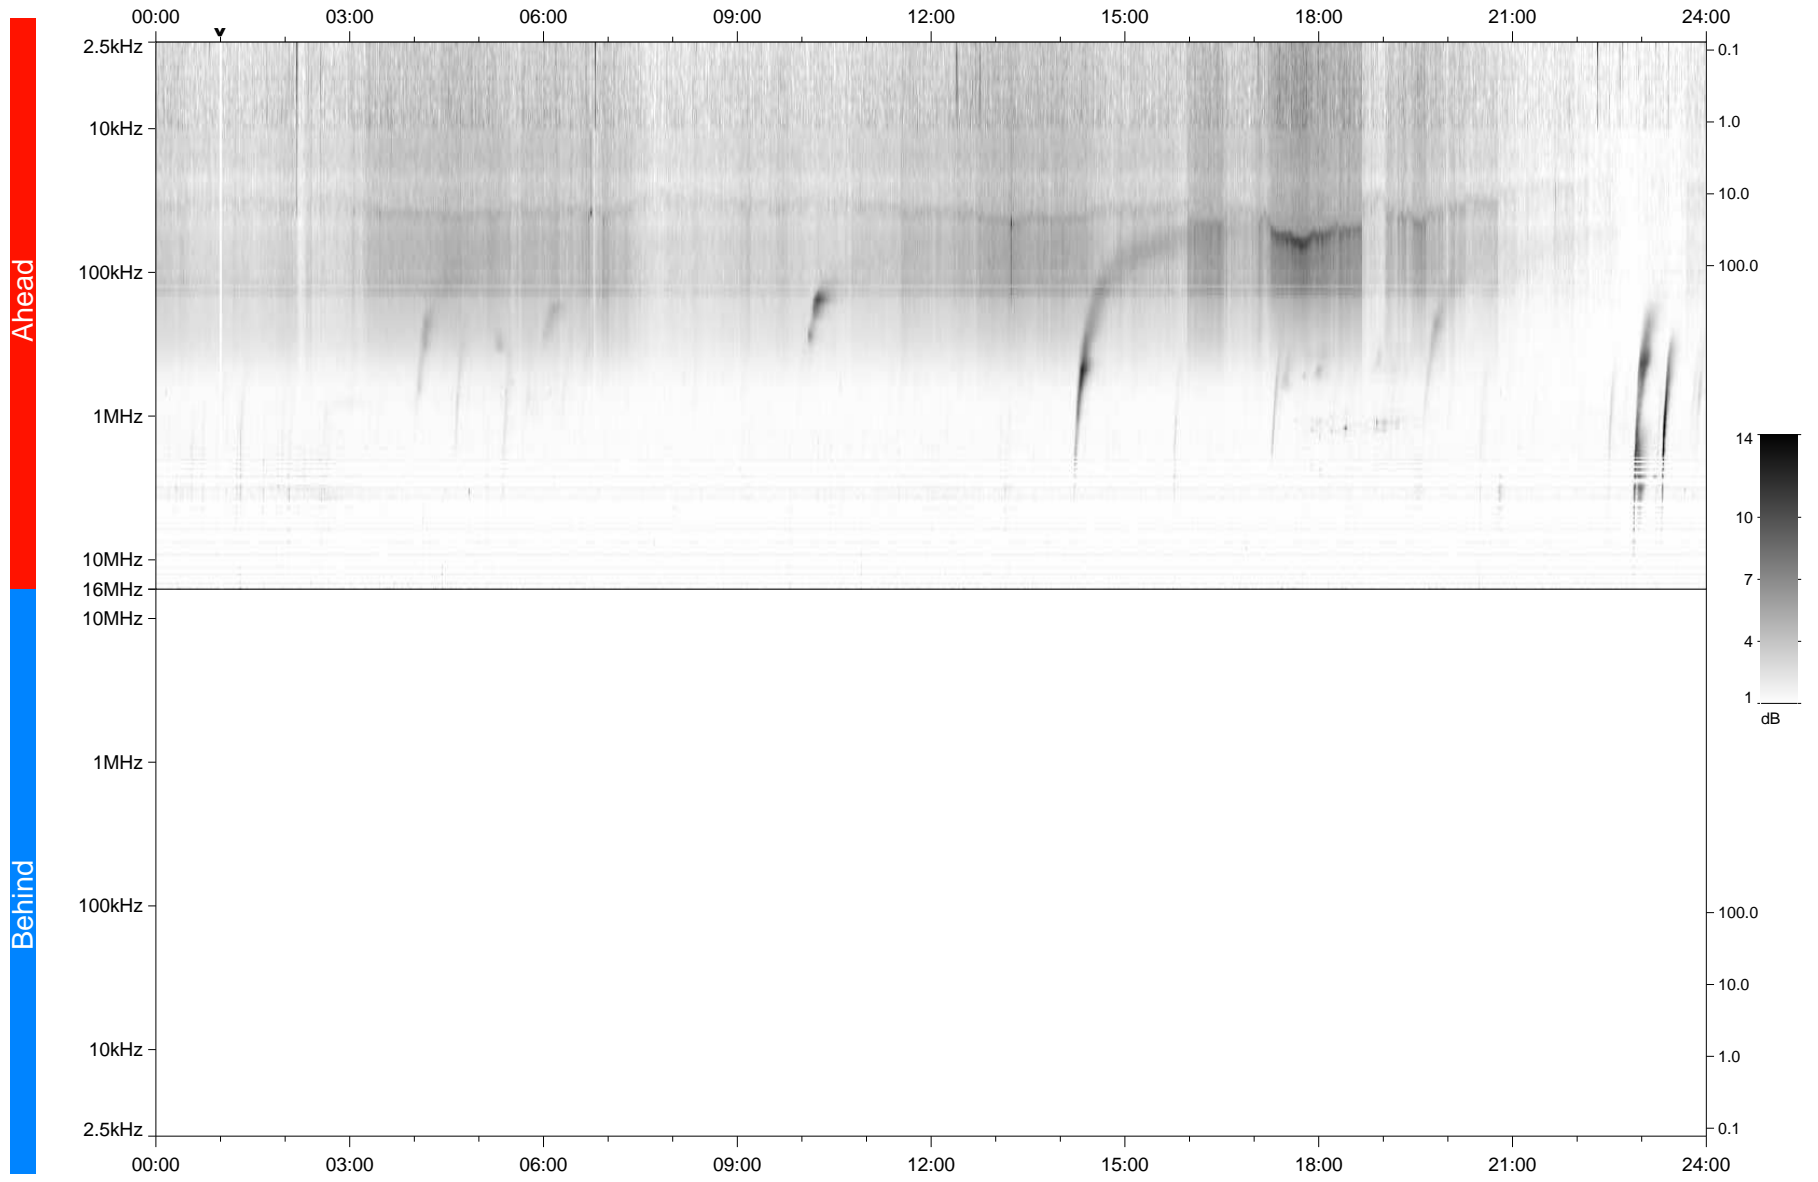

# STEREO/WAVES Daily Summary - 25-Feb-2024 (DOY 056)

Ahead source file: swaves\_ahead\_2024\_056\_1\_05.fin  
Ahead PSE Angle: 7.8°

Behind PSE Angle: -14.0°  
Behind source file: No STEREO-B data

Time (UTC)

file: stereo\_swaves\_daily-summary\_gray\_20240225\_v04  
made by: space.umn.edu on macOS with IDL 8.8.2 on 2024-03-28 08:25:27, with TMLib V946 / dynspec V311