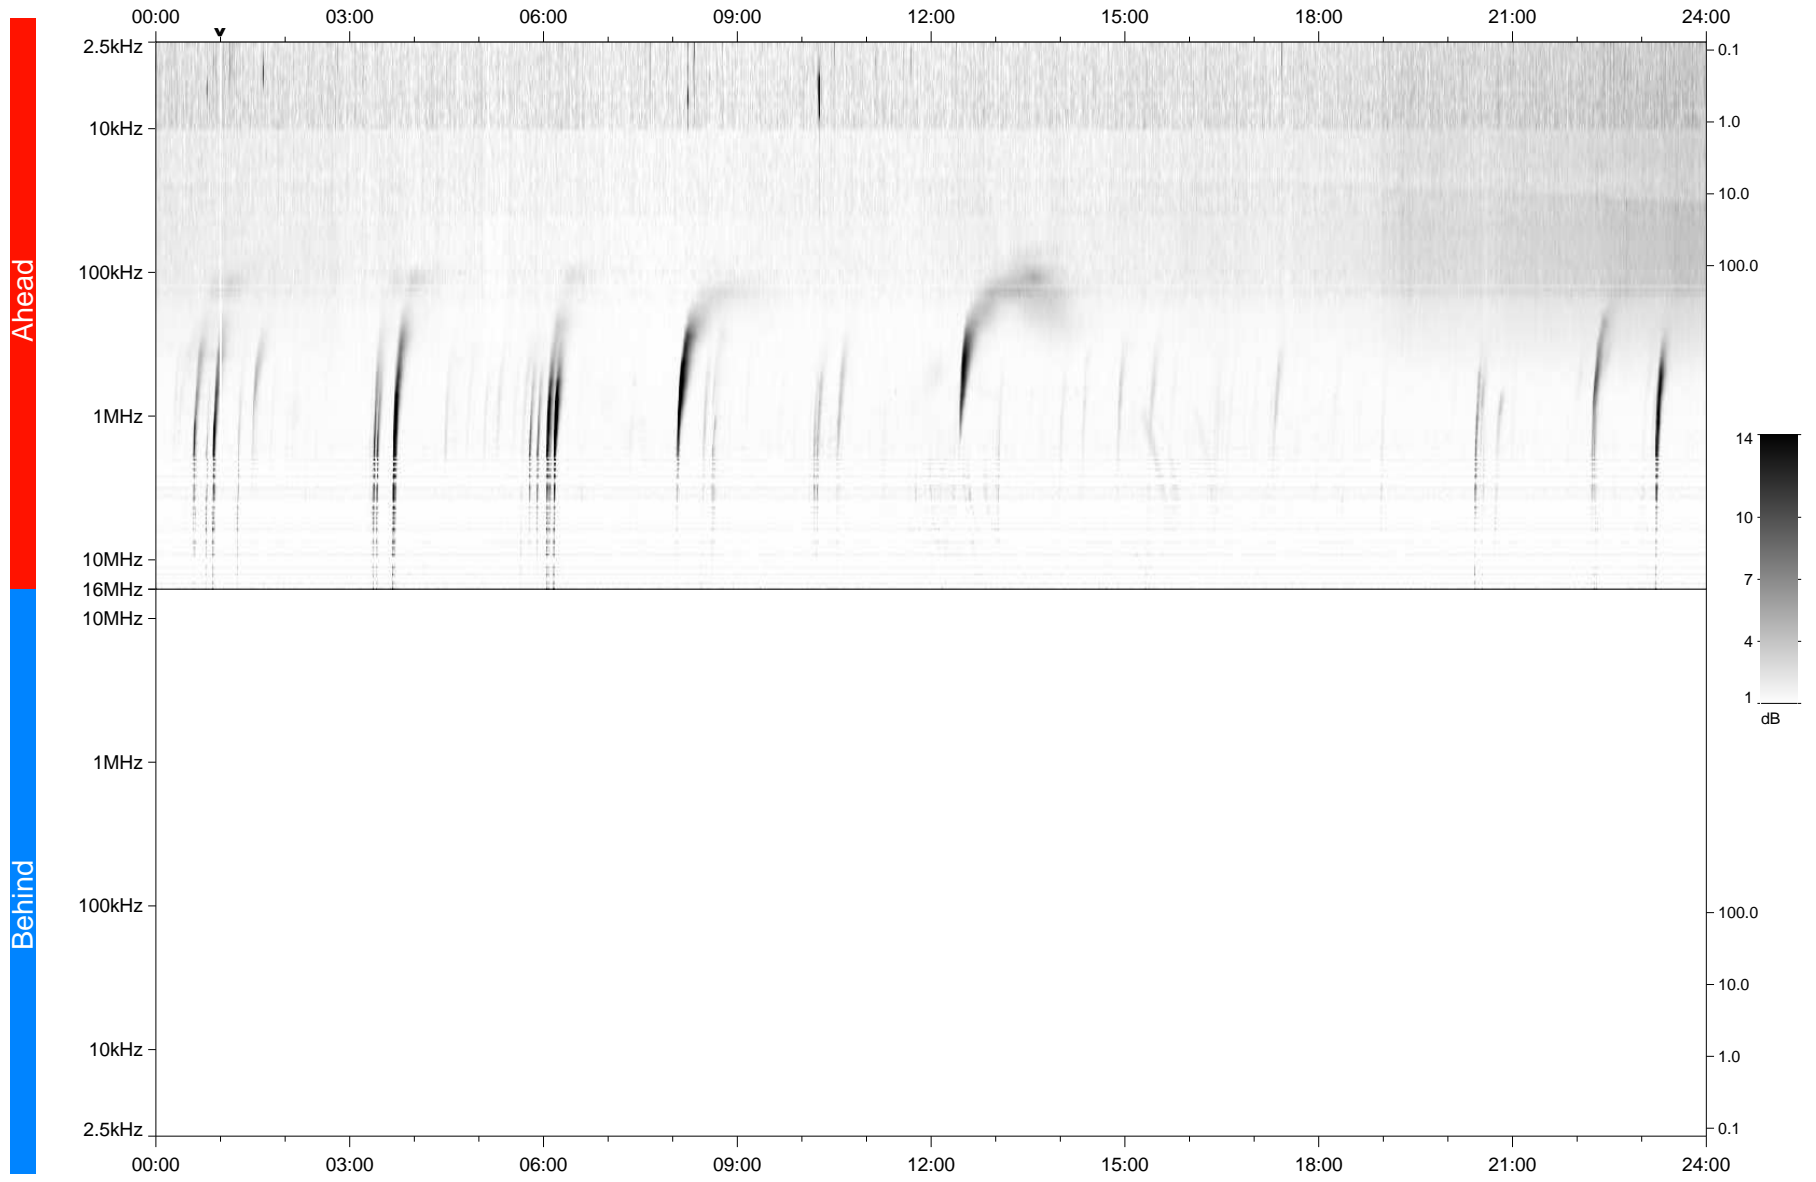

# STEREO/WAVES Daily Summary - 23-Feb-2024 (DOY 054)

Ahead source file: swaves\_ahead\_2024\_054\_1\_05.fin  
Ahead PSE Angle: 7.8°

Behind PSE Angle: -14.0°  
Behind source file: No STEREO-B data

Time (UTC)

file: stereo\_swaves\_daily-summary\_gray\_20240223\_v04  
made by: space.umn.edu on macOS with TDL 8.8.2 on 2024-03-25 16:22:52, with Tlib V946 / dynspec V311