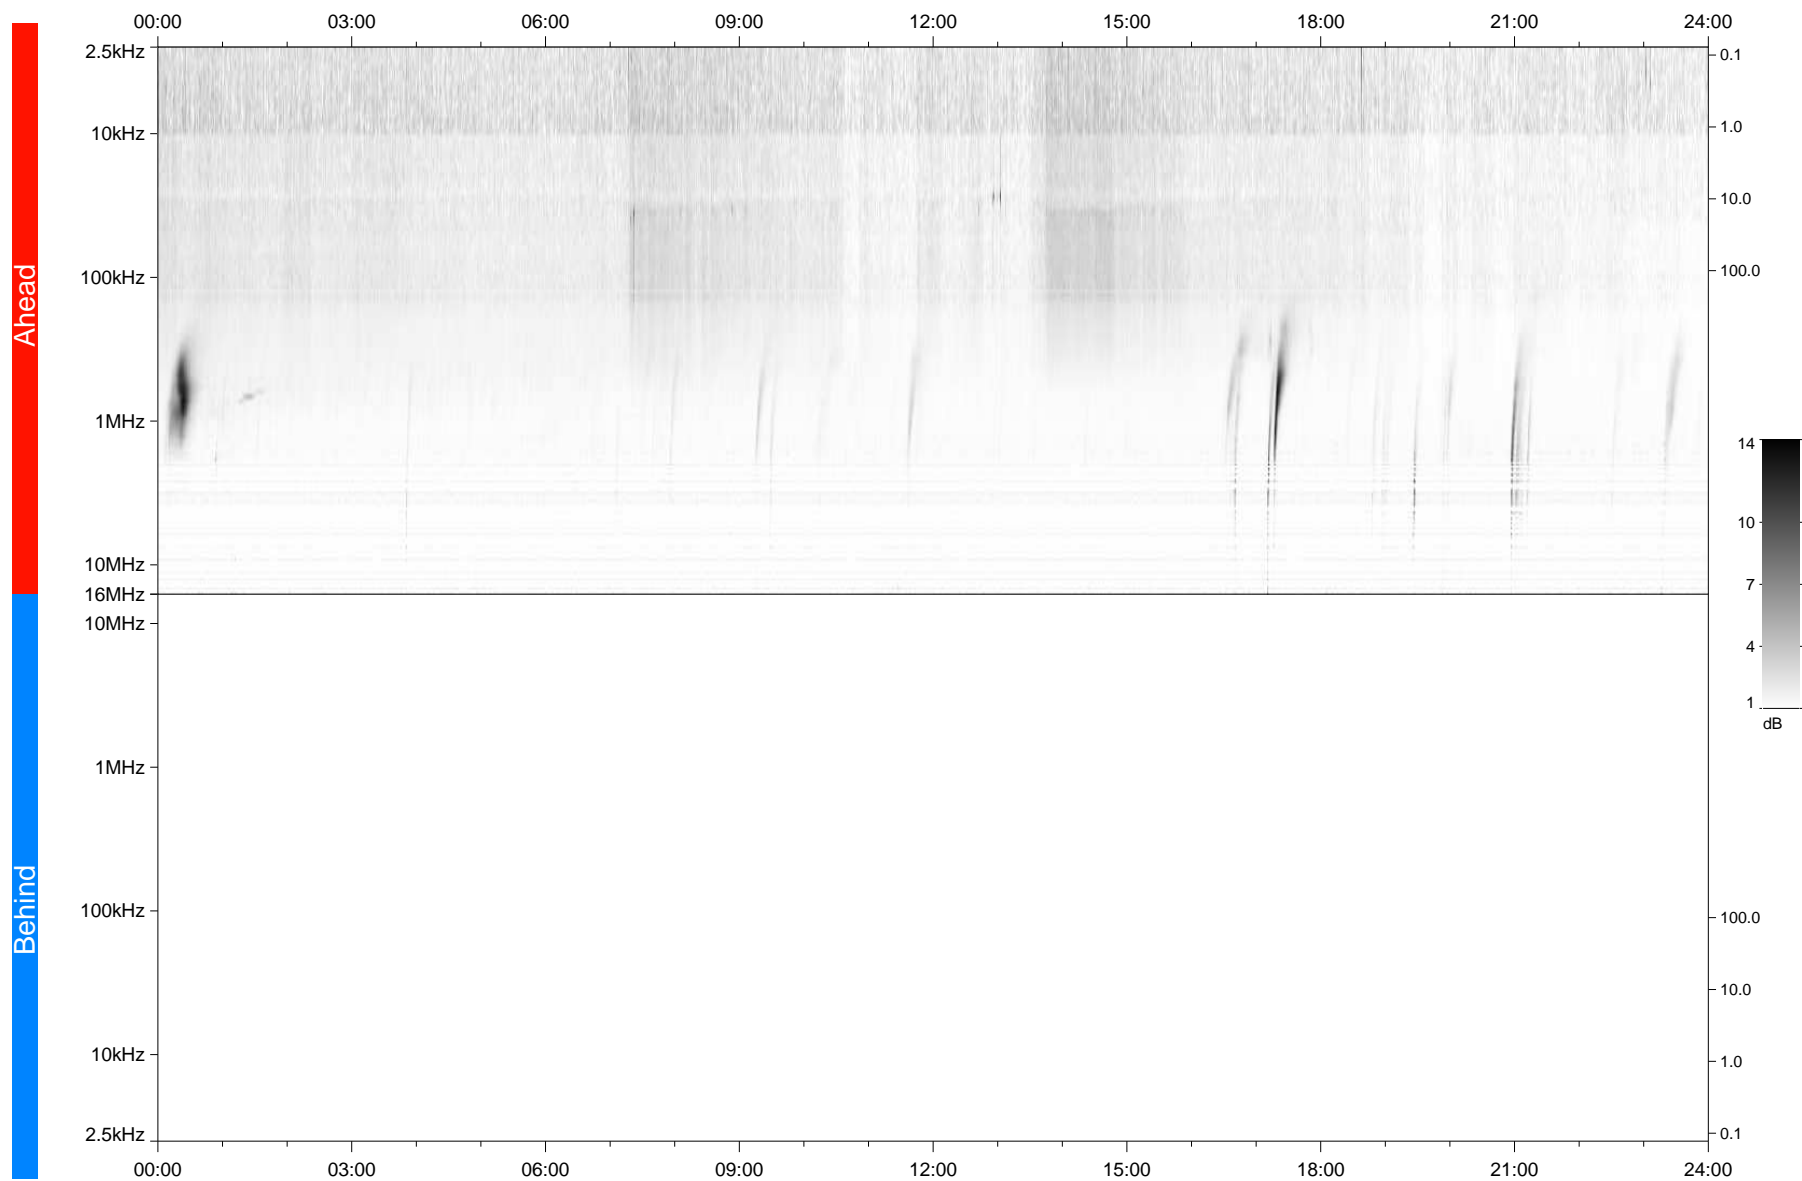

# STEREO/WAVES Daily Summary - 22-Feb-2024 (DOY 053)

Ahead source file: swaves\_ahead\_2024\_053\_1\_05.fin  
Ahead PSE Angle: 7.7°

Behind PSE Angle: -14.0°  
Behind source file: No STEREO-B data

Time (UTC)

file: stereo\_swaves\_daily-summary\_gray\_20240222\_v04  
made by: space.umn.edu on macOS with IDL 8.8.2 on 2024-03-24 13:07:22, with TLib V946 / dynspec V311