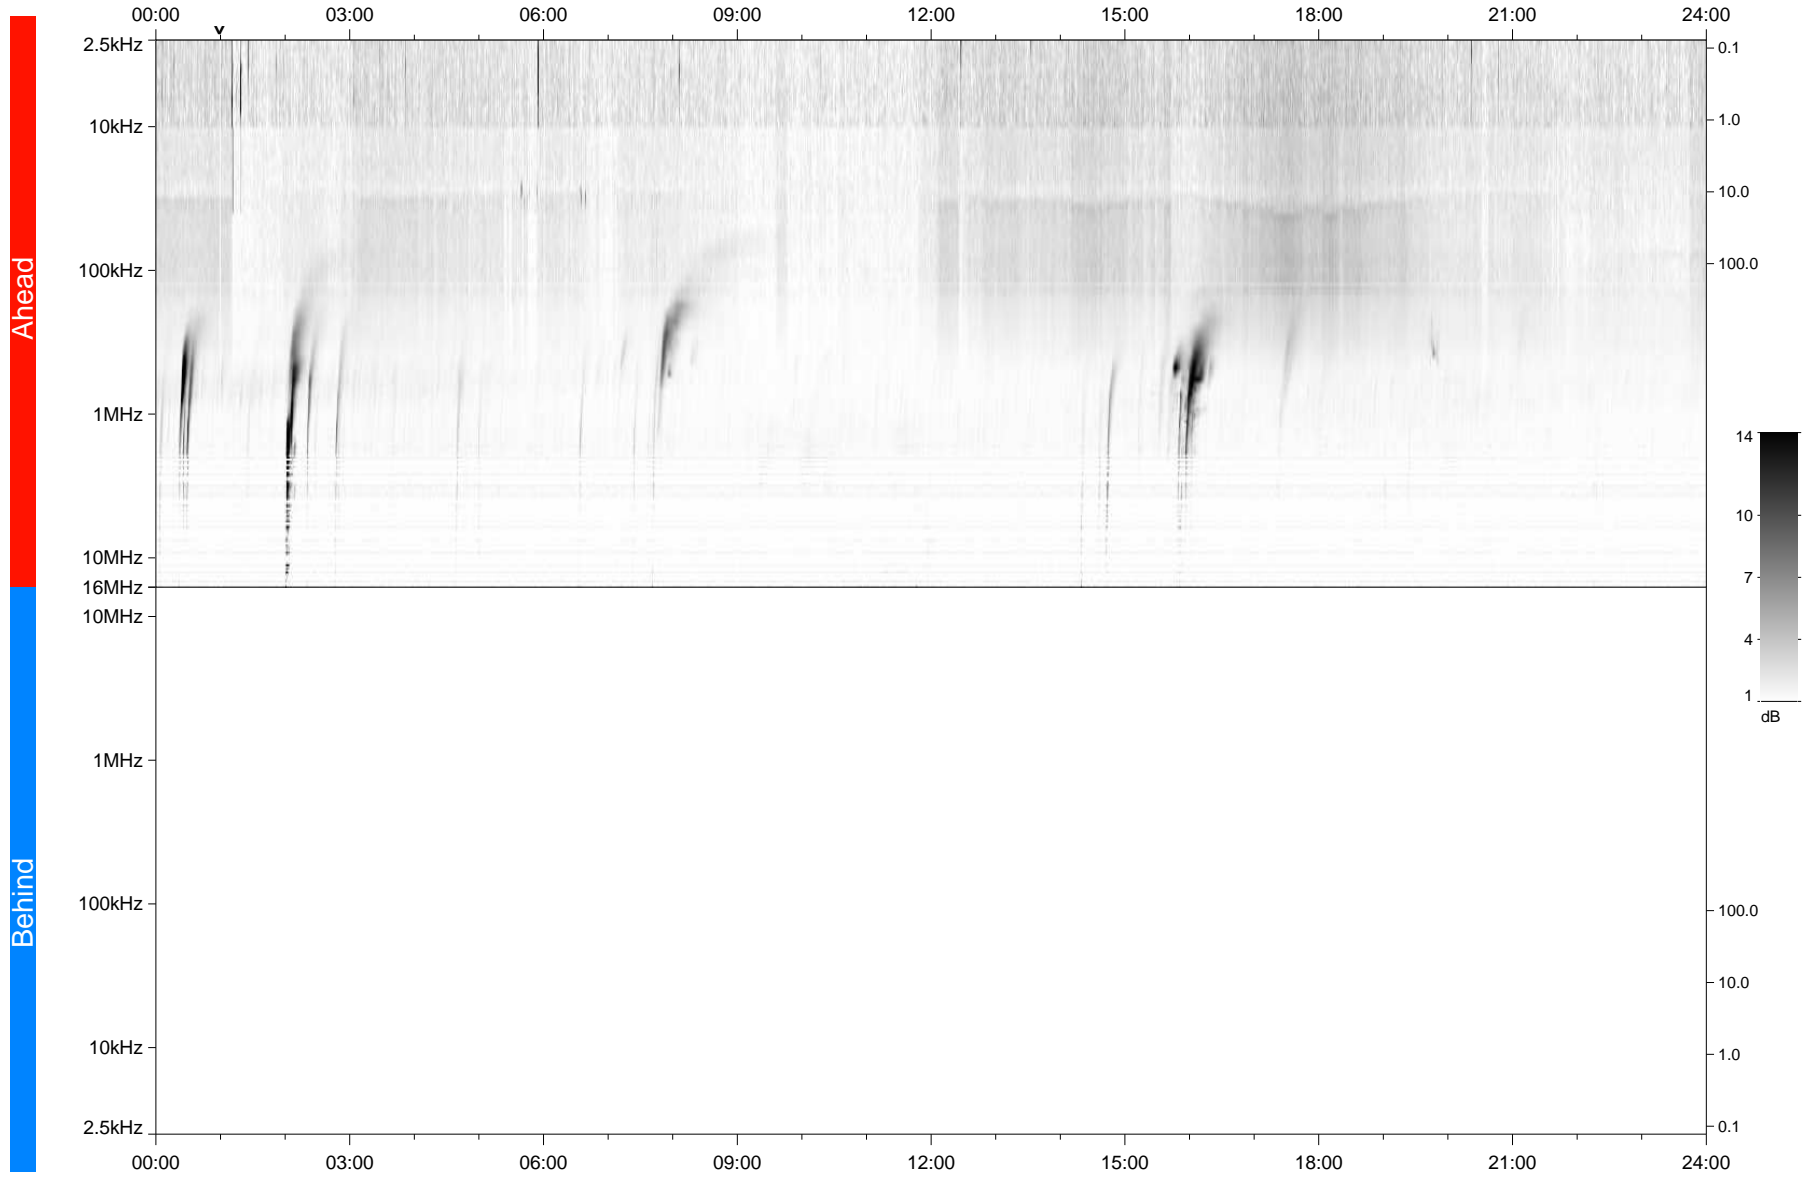

STEREO/WAVES Daily Summary - 21-Feb-2024 (DOY 052)

Ahead source file: swaves_ahead_2024_052_1_05.fin
Ahead PSE Angle: 7.7°

Behind PSE Angle: -14.0°
Behind source file: No STEREO-B data

Time (UTC)

file: stereo_swaves_daily-summary_gray_20240221_v04
made by: space.umn.edu on macOS with TDL 8.8.2 on 2024-03-24 13:06:21, with TMLib V946 / dynspec V311