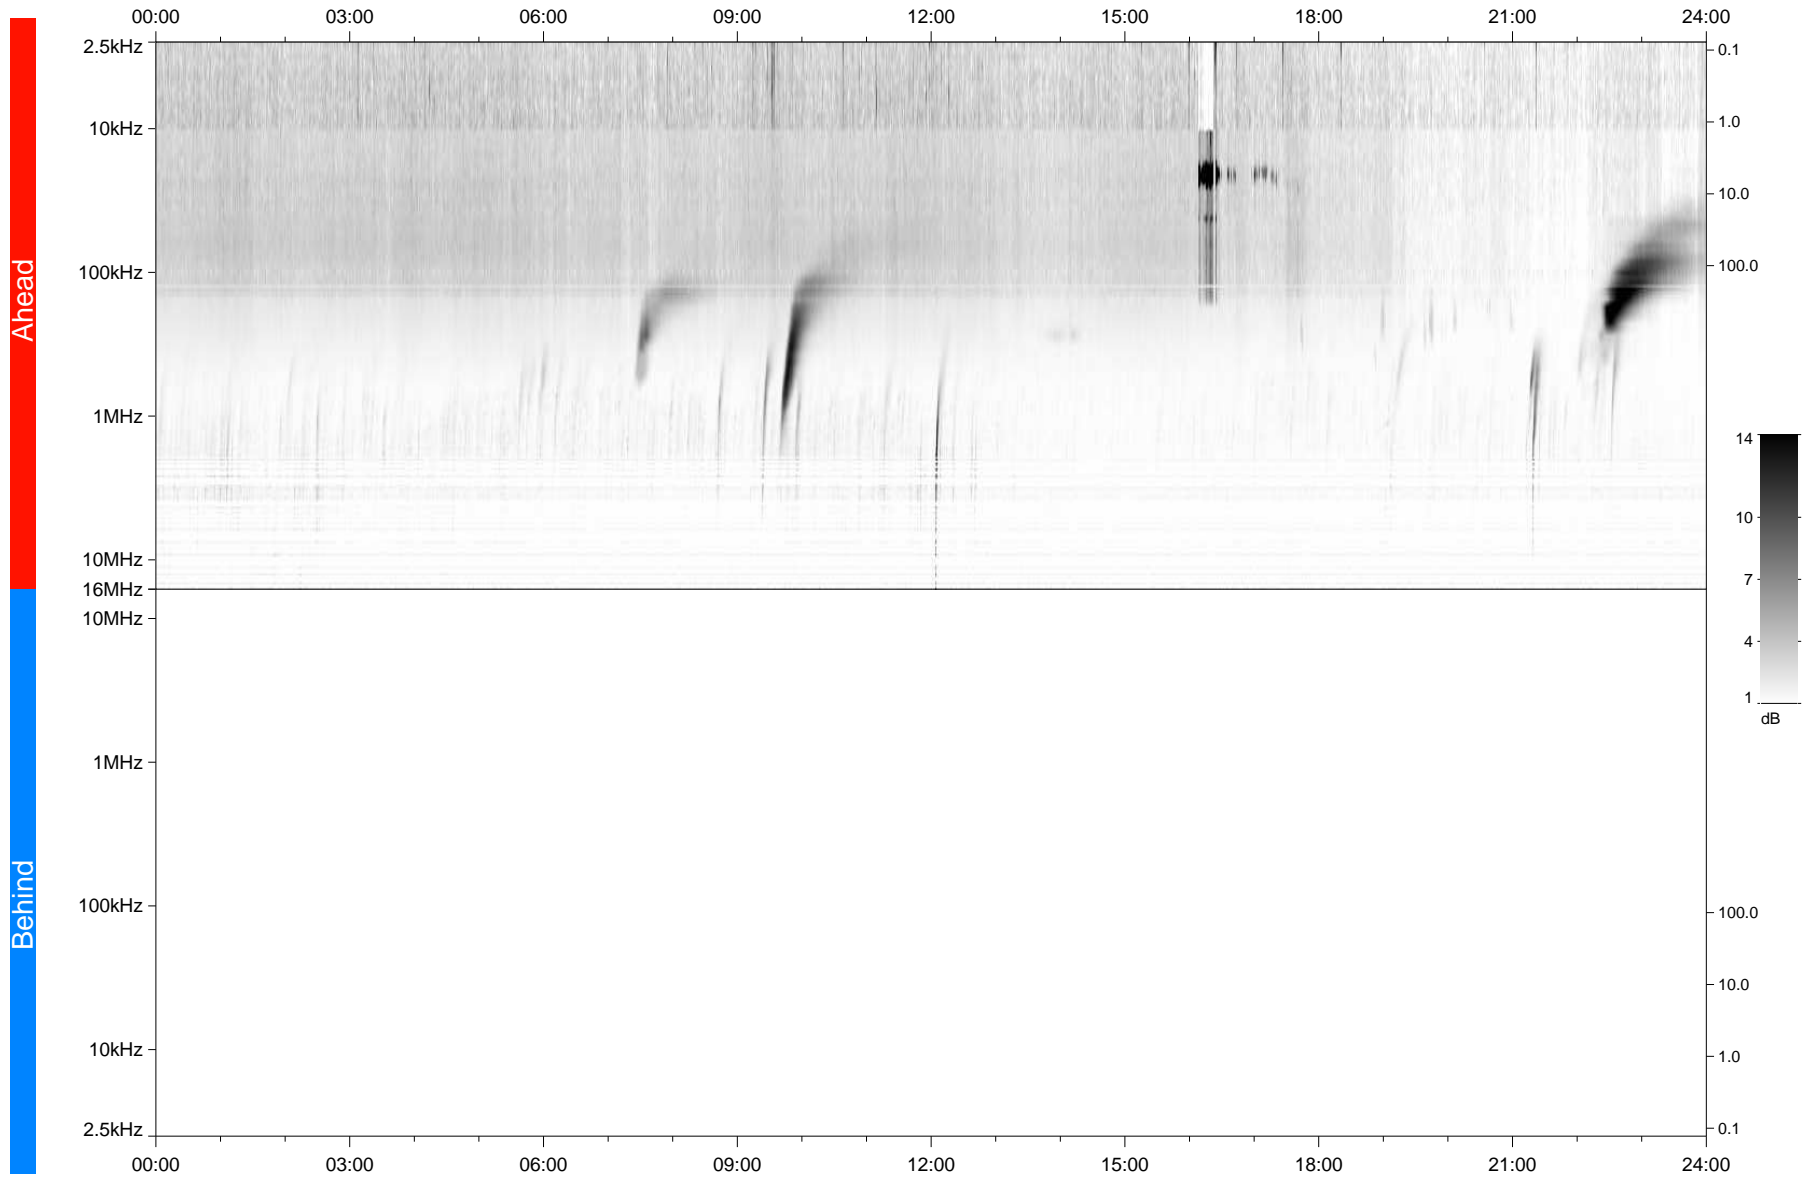

STEREO/WAVES Daily Summary - 18-Feb-2024 (DOY 049)

Ahead source file: swaves_ahead_2024_049_1_05.fin
Ahead PSE Angle: 7.7°

Behind PSE Angle: -13.9°
Behind source file: No STEREO-B data

Time (UTC)

file: stereo_swaves_daily-summary_gray_20240218_v04
made by: space.umn.edu on macOS with TDL 8.8.2 on 2024-03-20 18:13:44, with TLib V946 / dynspec V311