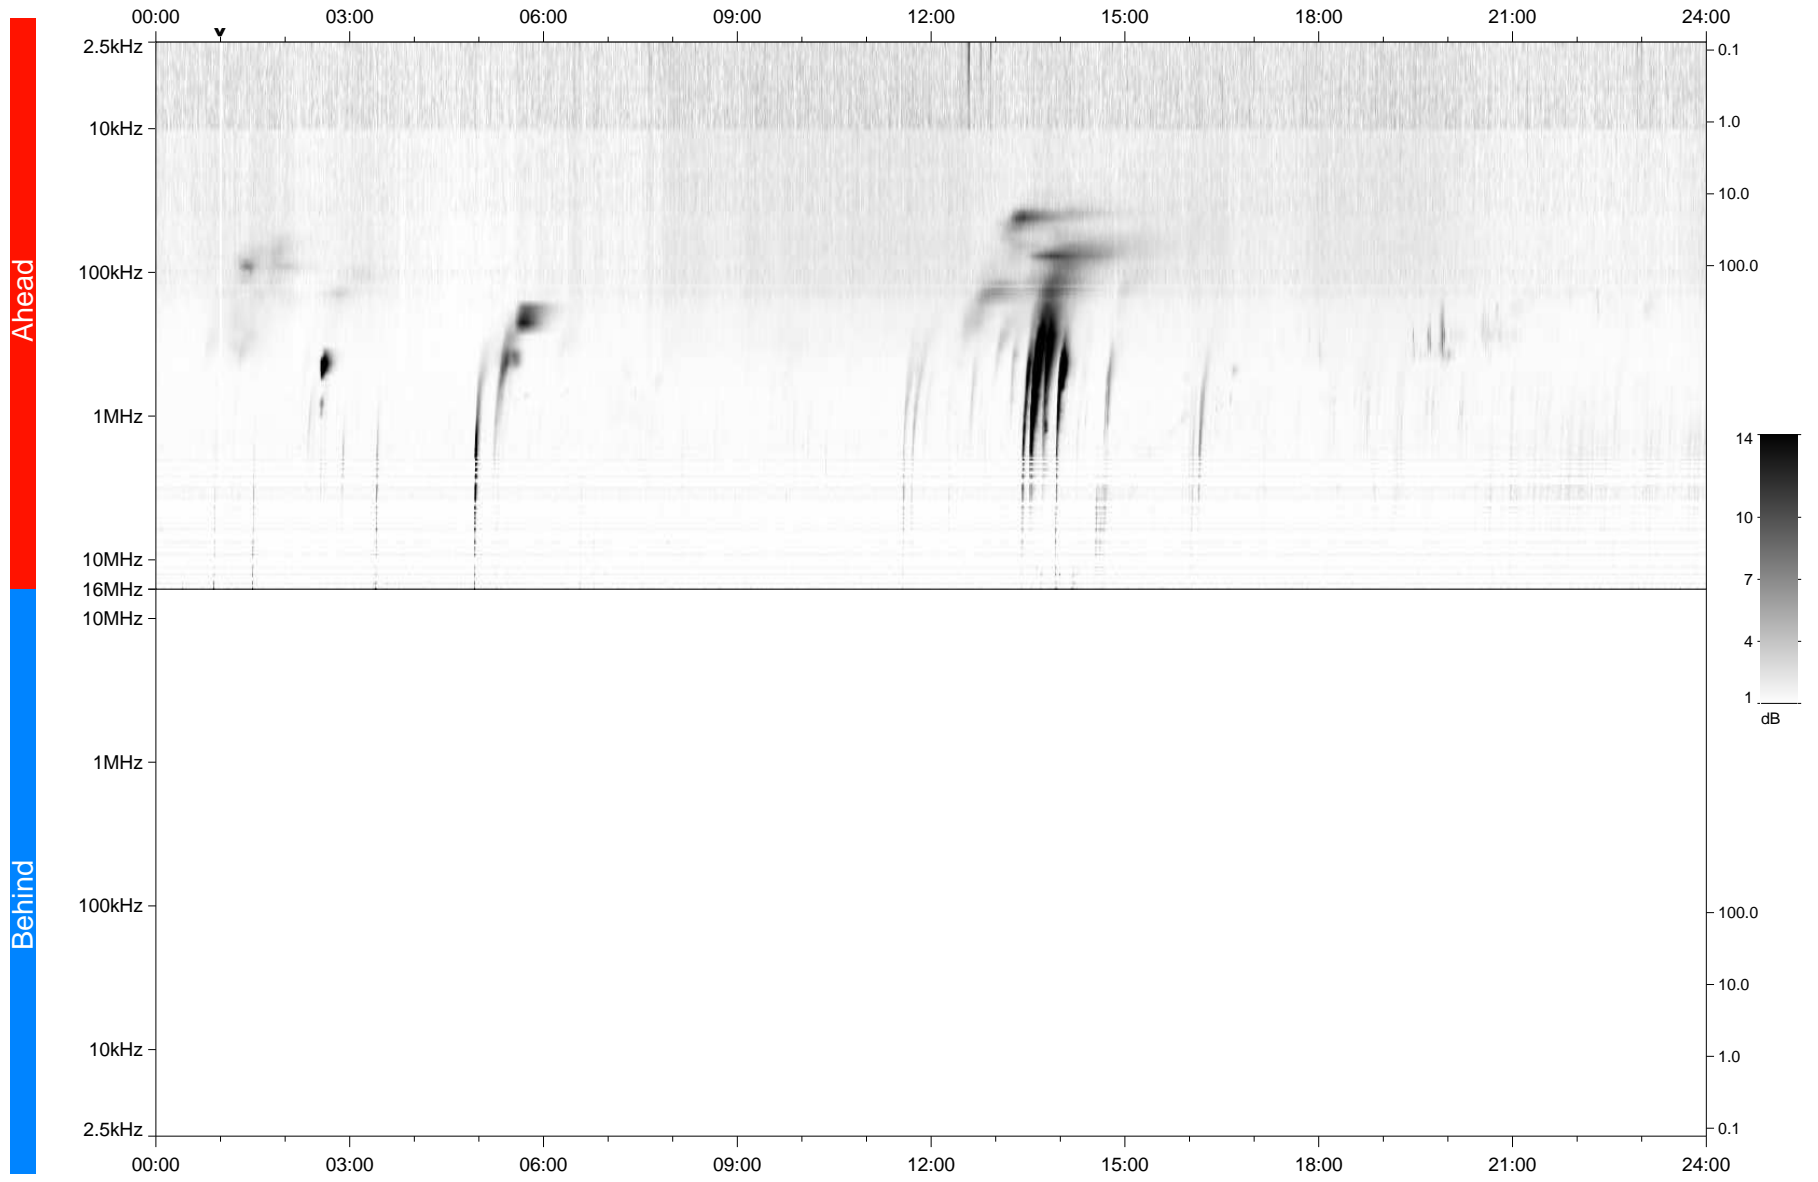

STEREO/WAVES Daily Summary - 17-Feb-2024 (DOY 048)

Ahead source file: swaves_ahead_2024_048_1_05.fin
Ahead PSE Angle: 7.6°

Behind PSE Angle: -13.9°
Behind source file: No STEREO-B data

Time (UTC)

file: stereo_swaves_daily-summary_gray_20240217_v04
made by: space.umn.edu on macOS with TDL 8.8.2 on 2024-03-19 15:11:44, with TLib V946 / dynspec V311