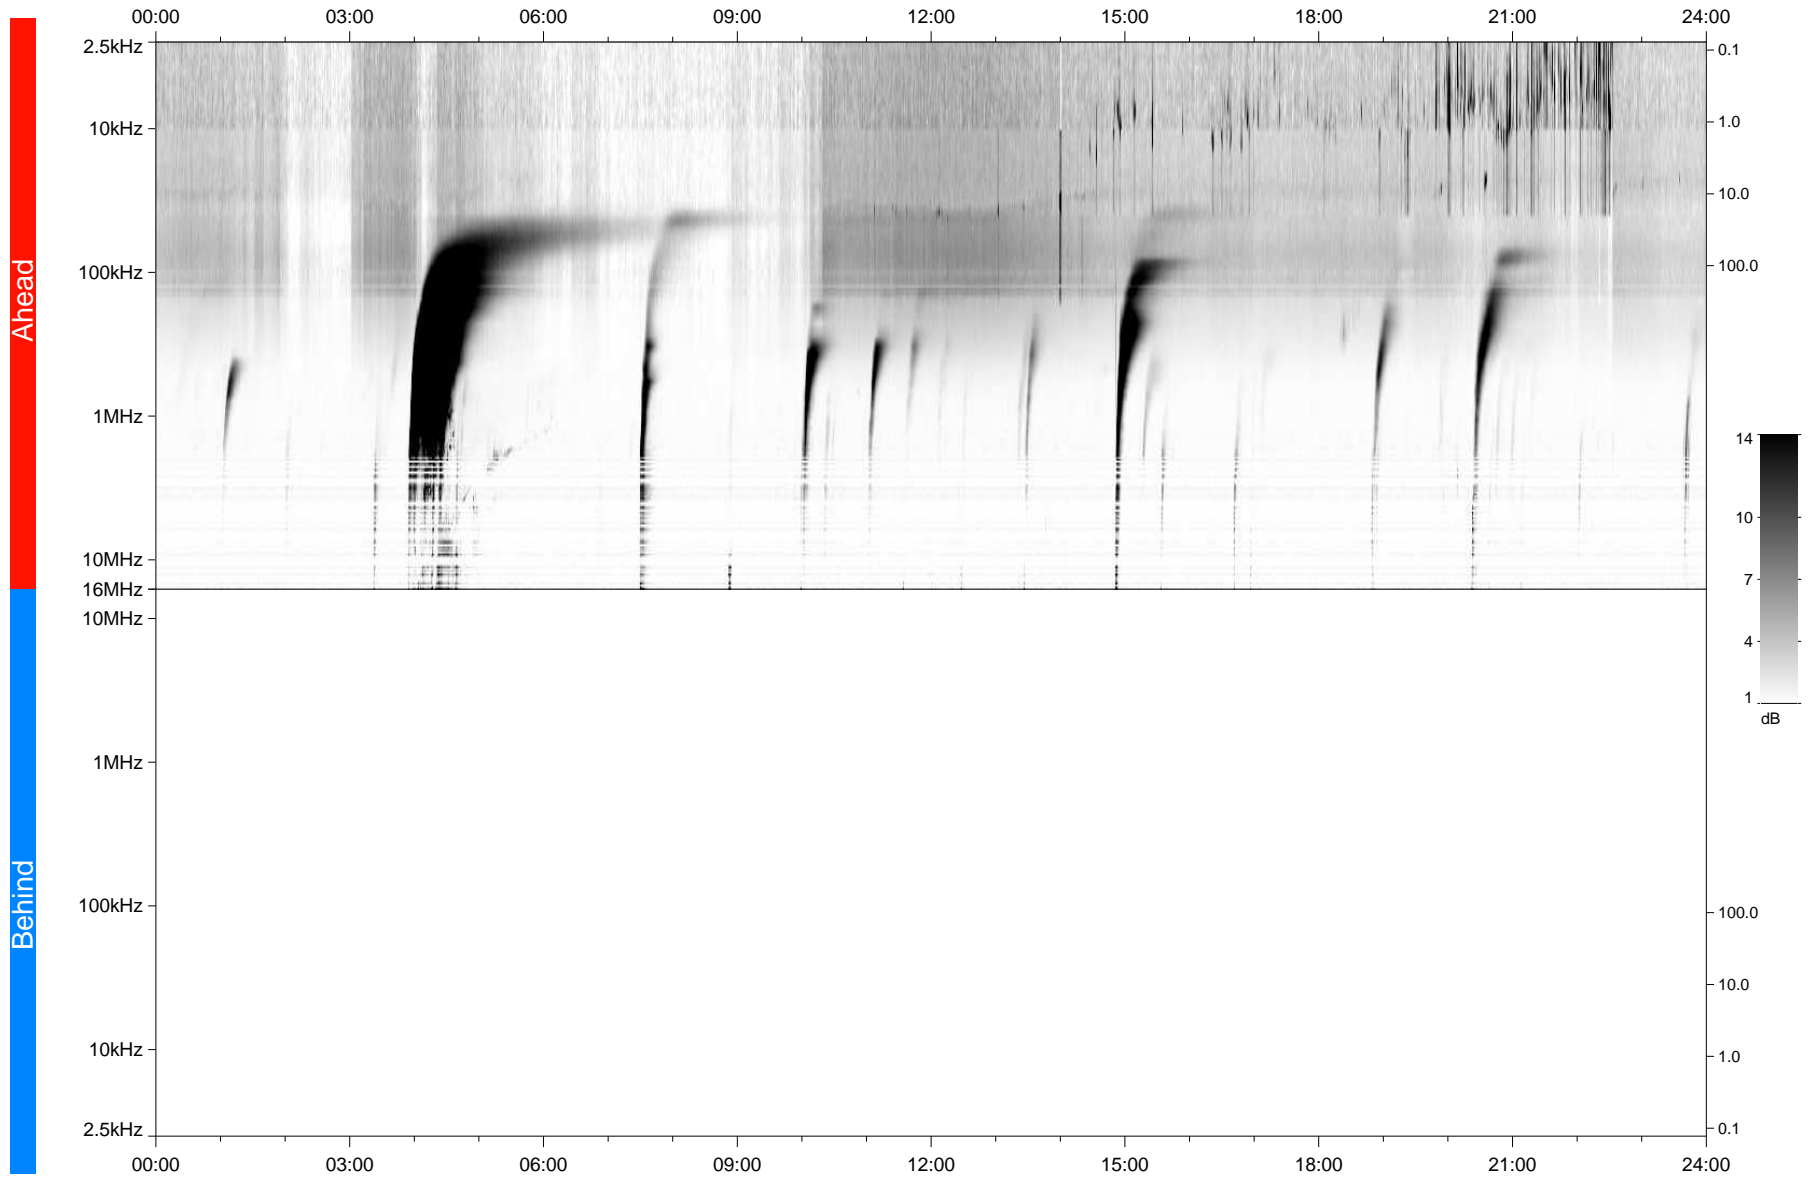

STEREO/WAVES Daily Summary - 14-Feb-2024 (DOY 045)

Ahead source file: swaves_ahead_2024_045_1_05.fin
Ahead PSE Angle: 7.5°

Behind PSE Angle: -13.9°
Behind source file: No STEREO-B data

Time (UTC)

file: stereo_swaves_daily-summary_gray_20240214_v04
made by: space.umn.edu on macOS with TDL 8.8.2 on 2024-03-17 09:58:20, with TLib V946 / dynspec V311