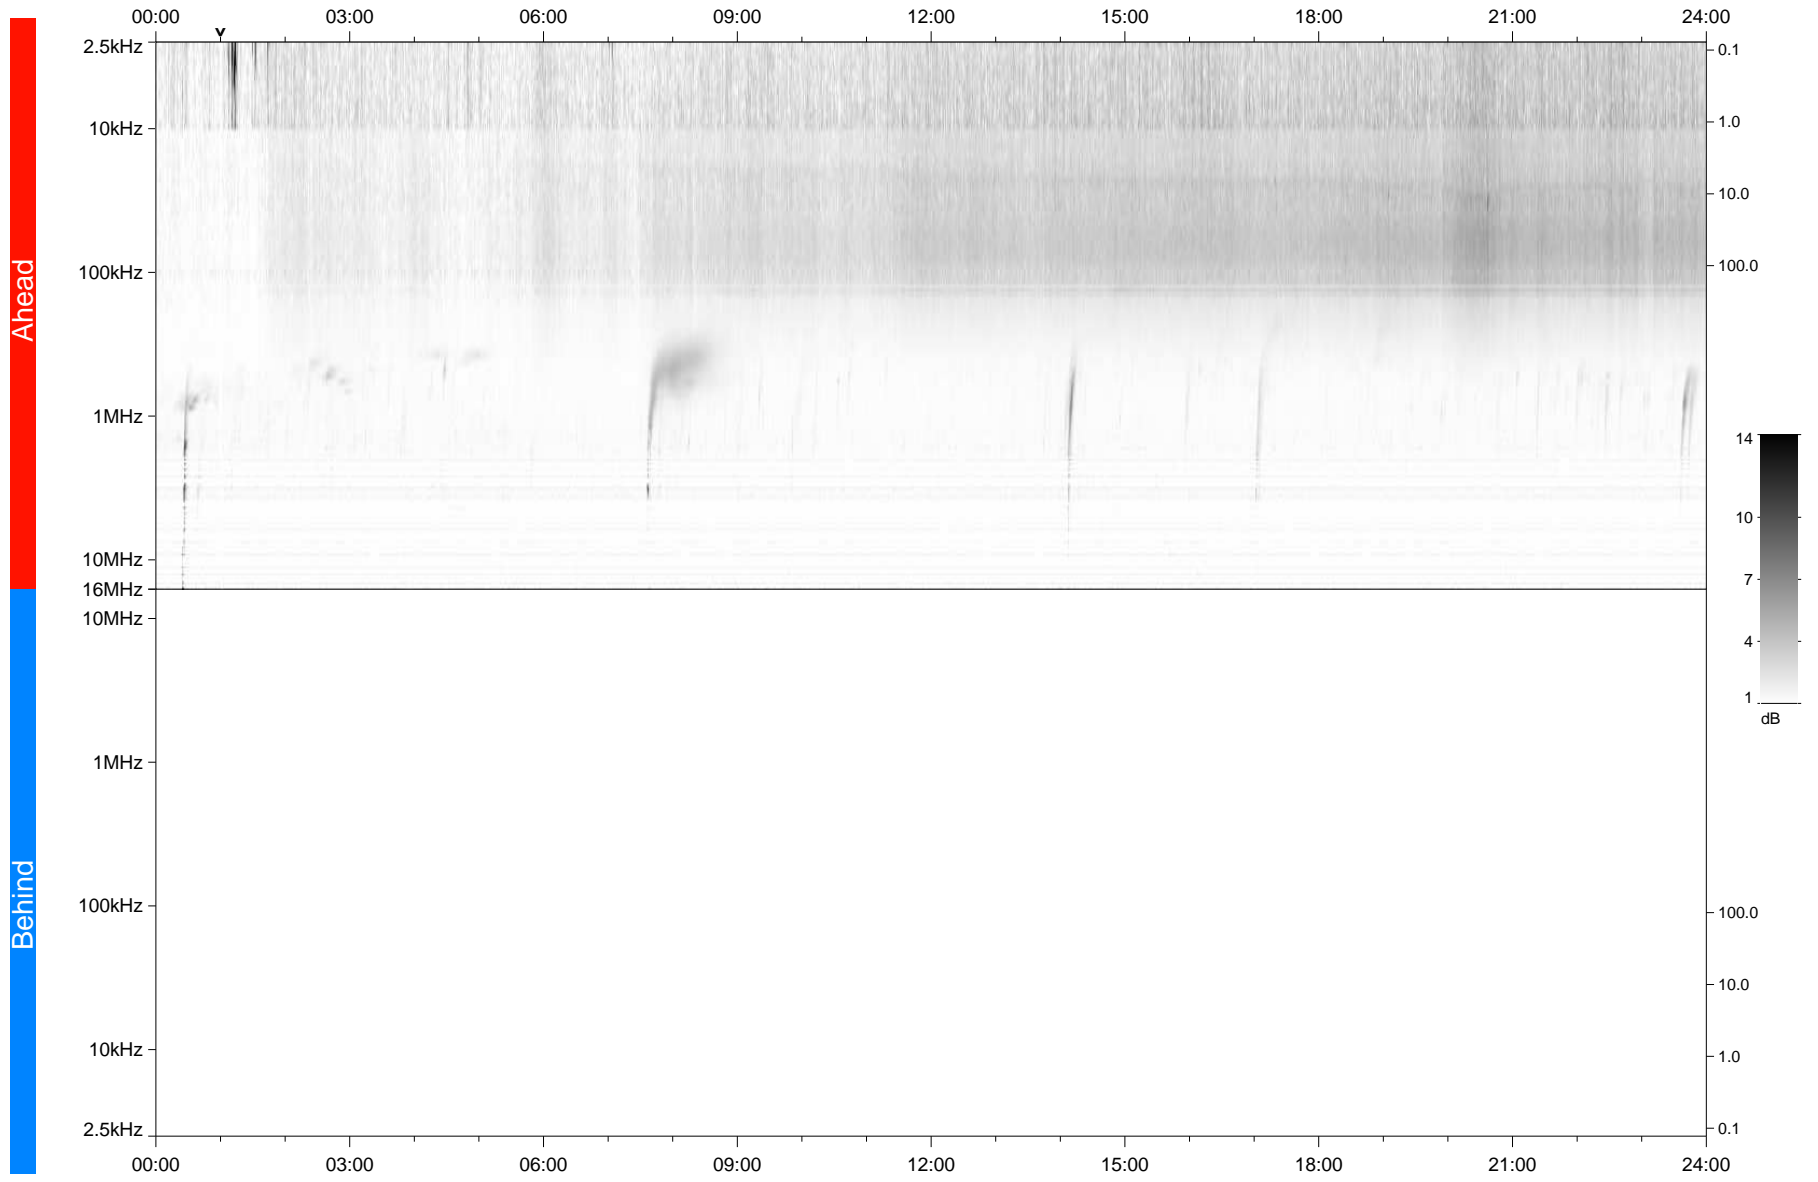

STEREO/WAVES Daily Summary - 13-Feb-2024 (DOY 044)

Ahead source file: swaves_ahead_2024_044_1_05.fin
Ahead PSE Angle: 7.5°

Behind PSE Angle: -13.9°
Behind source file: No STEREO-B data

Time (UTC)

file: stereo_swaves_daily-summary_gray_20240213_v04
made by: space.umn.edu on macOS with IDL 8.8.2 on 2024-03-15 13:03:20, with TLib V946 / dynspec V311