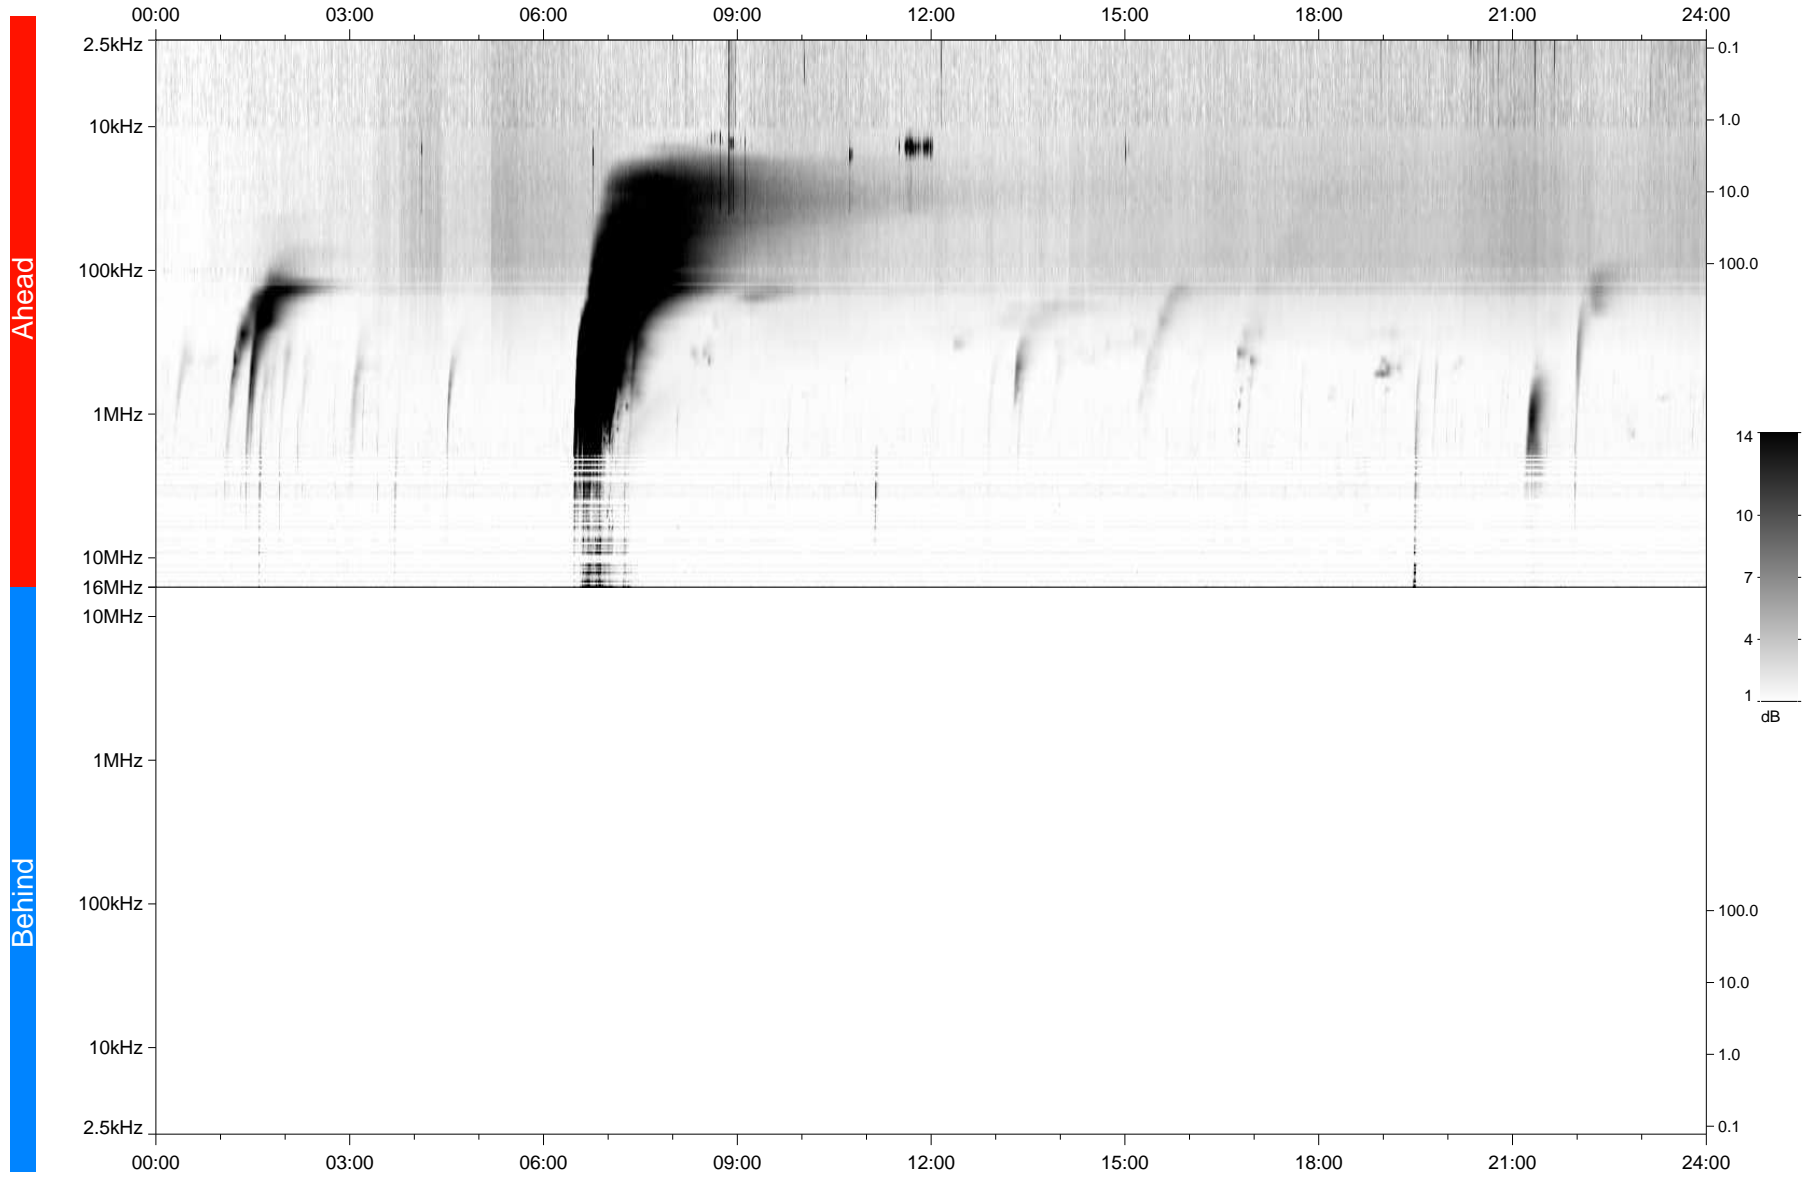

STEREO/WAVES Daily Summary - 12-Feb-2024 (DOY 043)

Ahead source file: swaves_ahead_2024_043_1_05.fin
Ahead PSE Angle: 7.5°

Behind PSE Angle: -13.9°
Behind source file: No STEREO-B data

Time (UTC)

file: stereo_swaves_daily-summary_gray_20240212_v04
made by: space.umn.edu on macOS with IDL 8.8.2 on 2024-03-14 17:12:26, with TLib V946 / dynspec V311