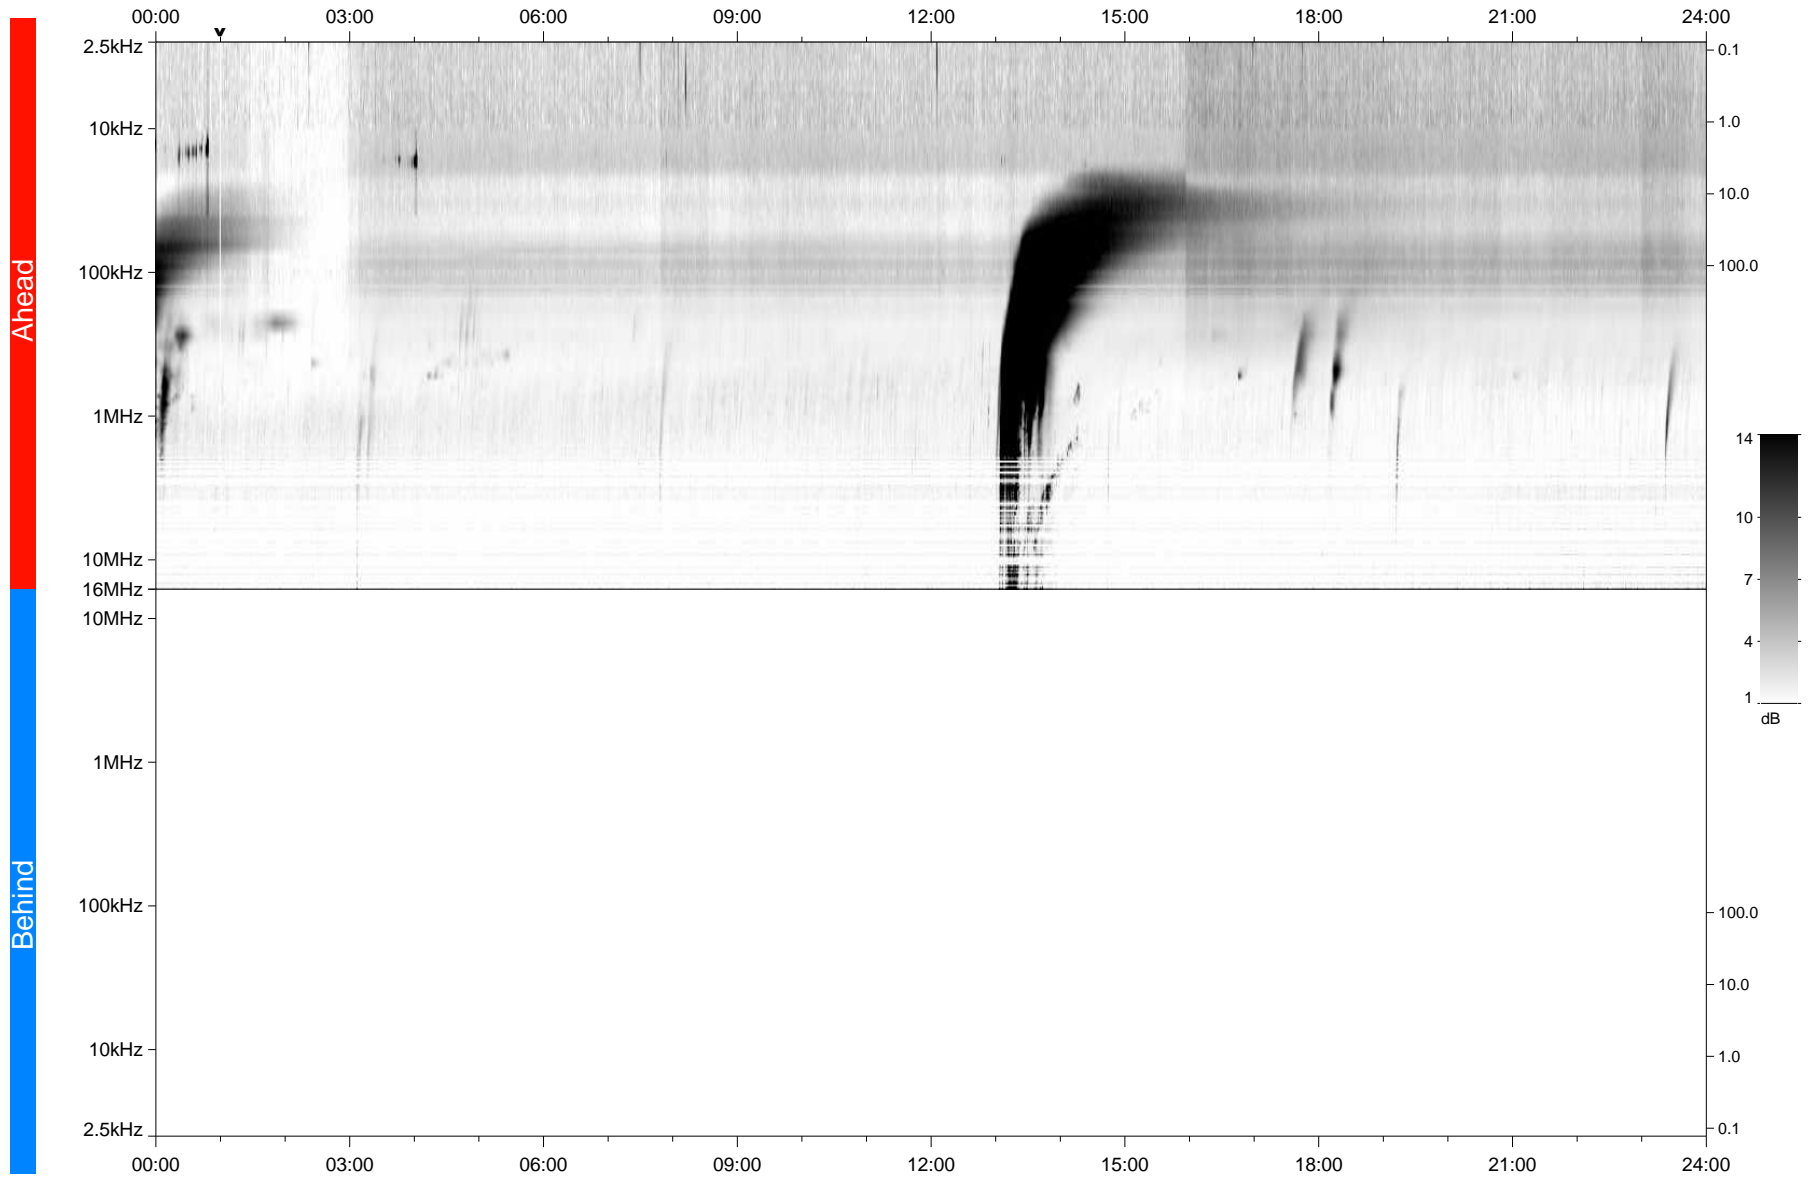

STEREO/WAVES Daily Summary - 09-Feb-2024 (DOY 040)

Ahead source file: swaves_ahead_2024_040_1_05.fin
Ahead PSE Angle: 7.5°

Behind PSE Angle: -13.8°
Behind source file: No STEREO-B data

Time (UTC)

file: stereo_swaves_daily-summary_gray_20240209_v04
made by: space.umn.edu on macOS with TDL 8.8.2 on 2024-03-11 08:10:24, with TLib V946 / dynspec V311