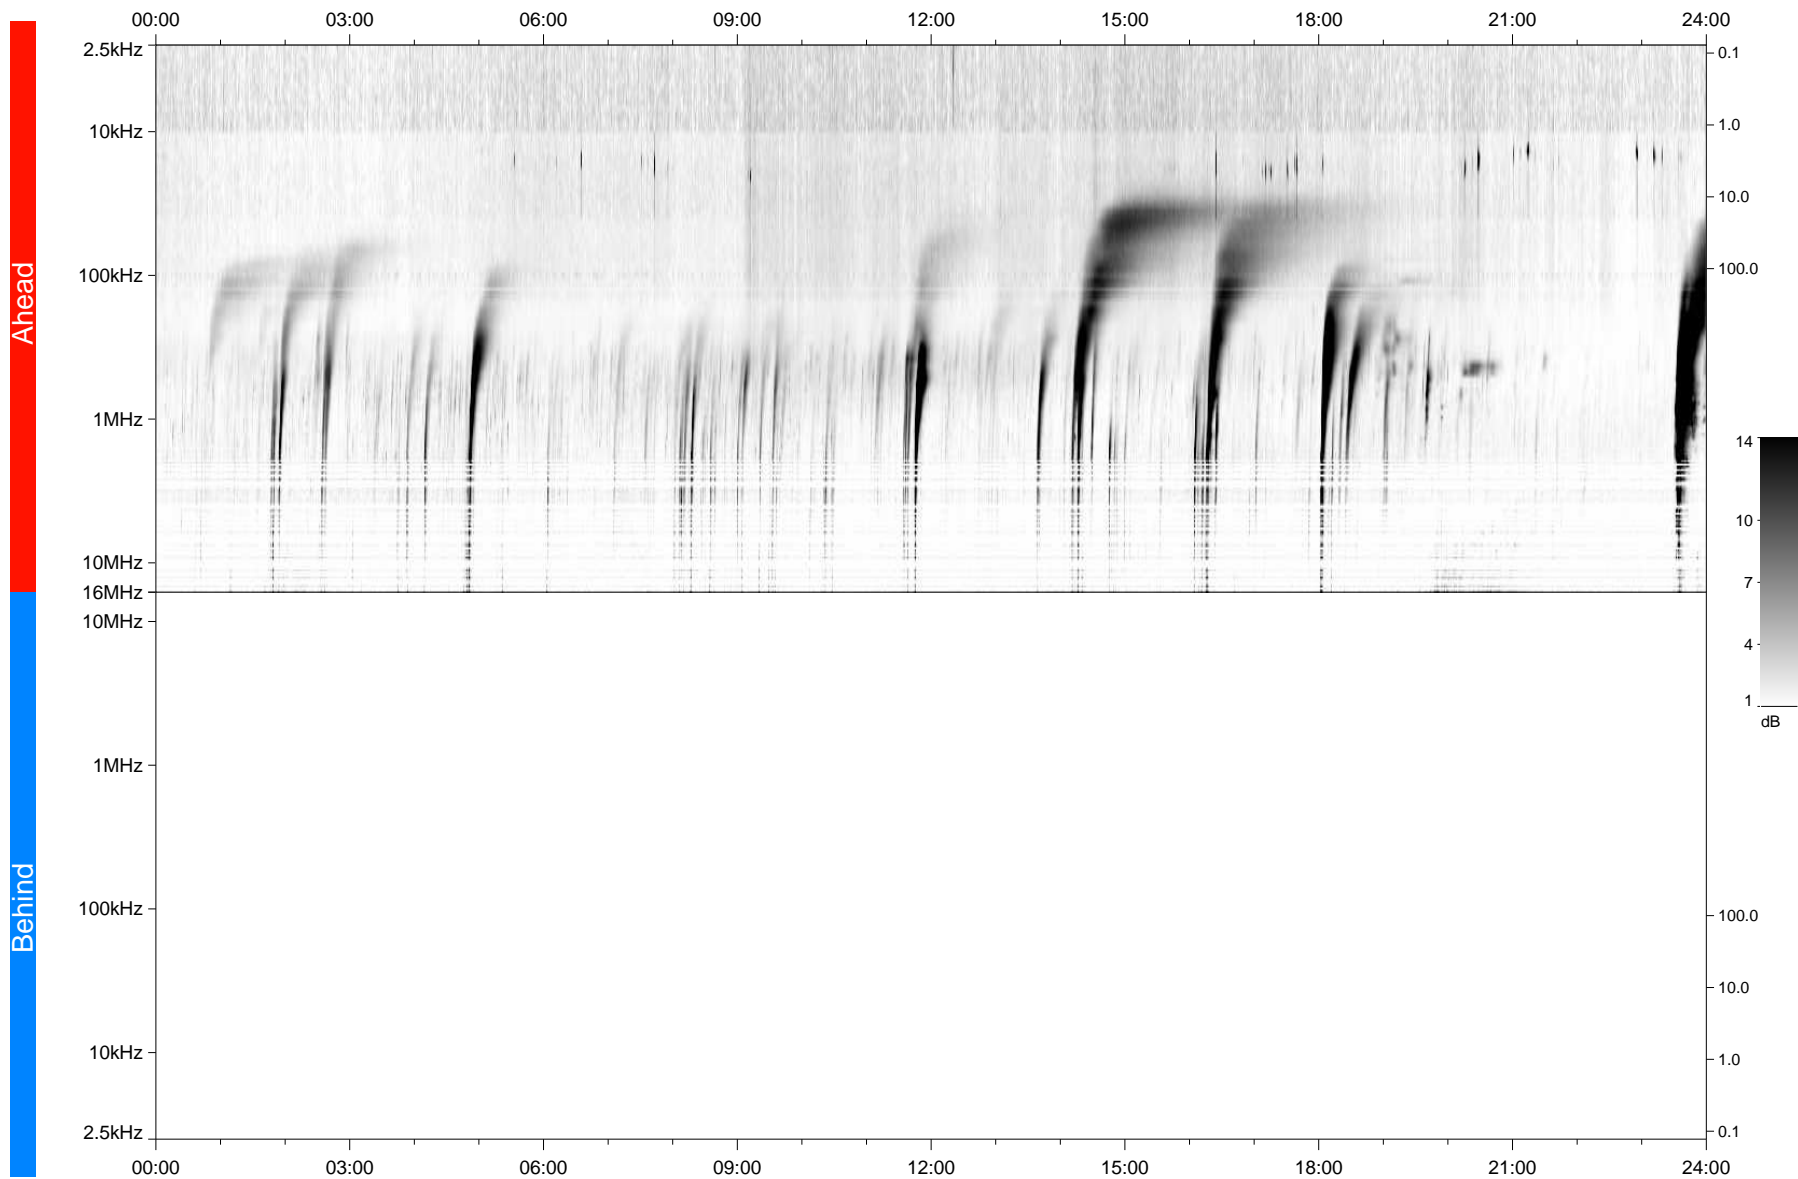

# STEREO/WAVES Daily Summary - 08-Feb-2024 (DOY 039)

Ahead source file: swaves\_ahead\_2024\_039\_1\_05.fin  
Ahead PSE Angle: 7.4°

Behind PSE Angle: -13.9°  
Behind source file: No STEREO-B data

Time (UTC)

file: stereo\_swaves\_daily-summary\_gray\_20240208\_v04  
made by: space.umn.edu on macOS with TDL 8.8.2 on 2024-03-11 08:09:22, with TMLib V946 / dynspec V311