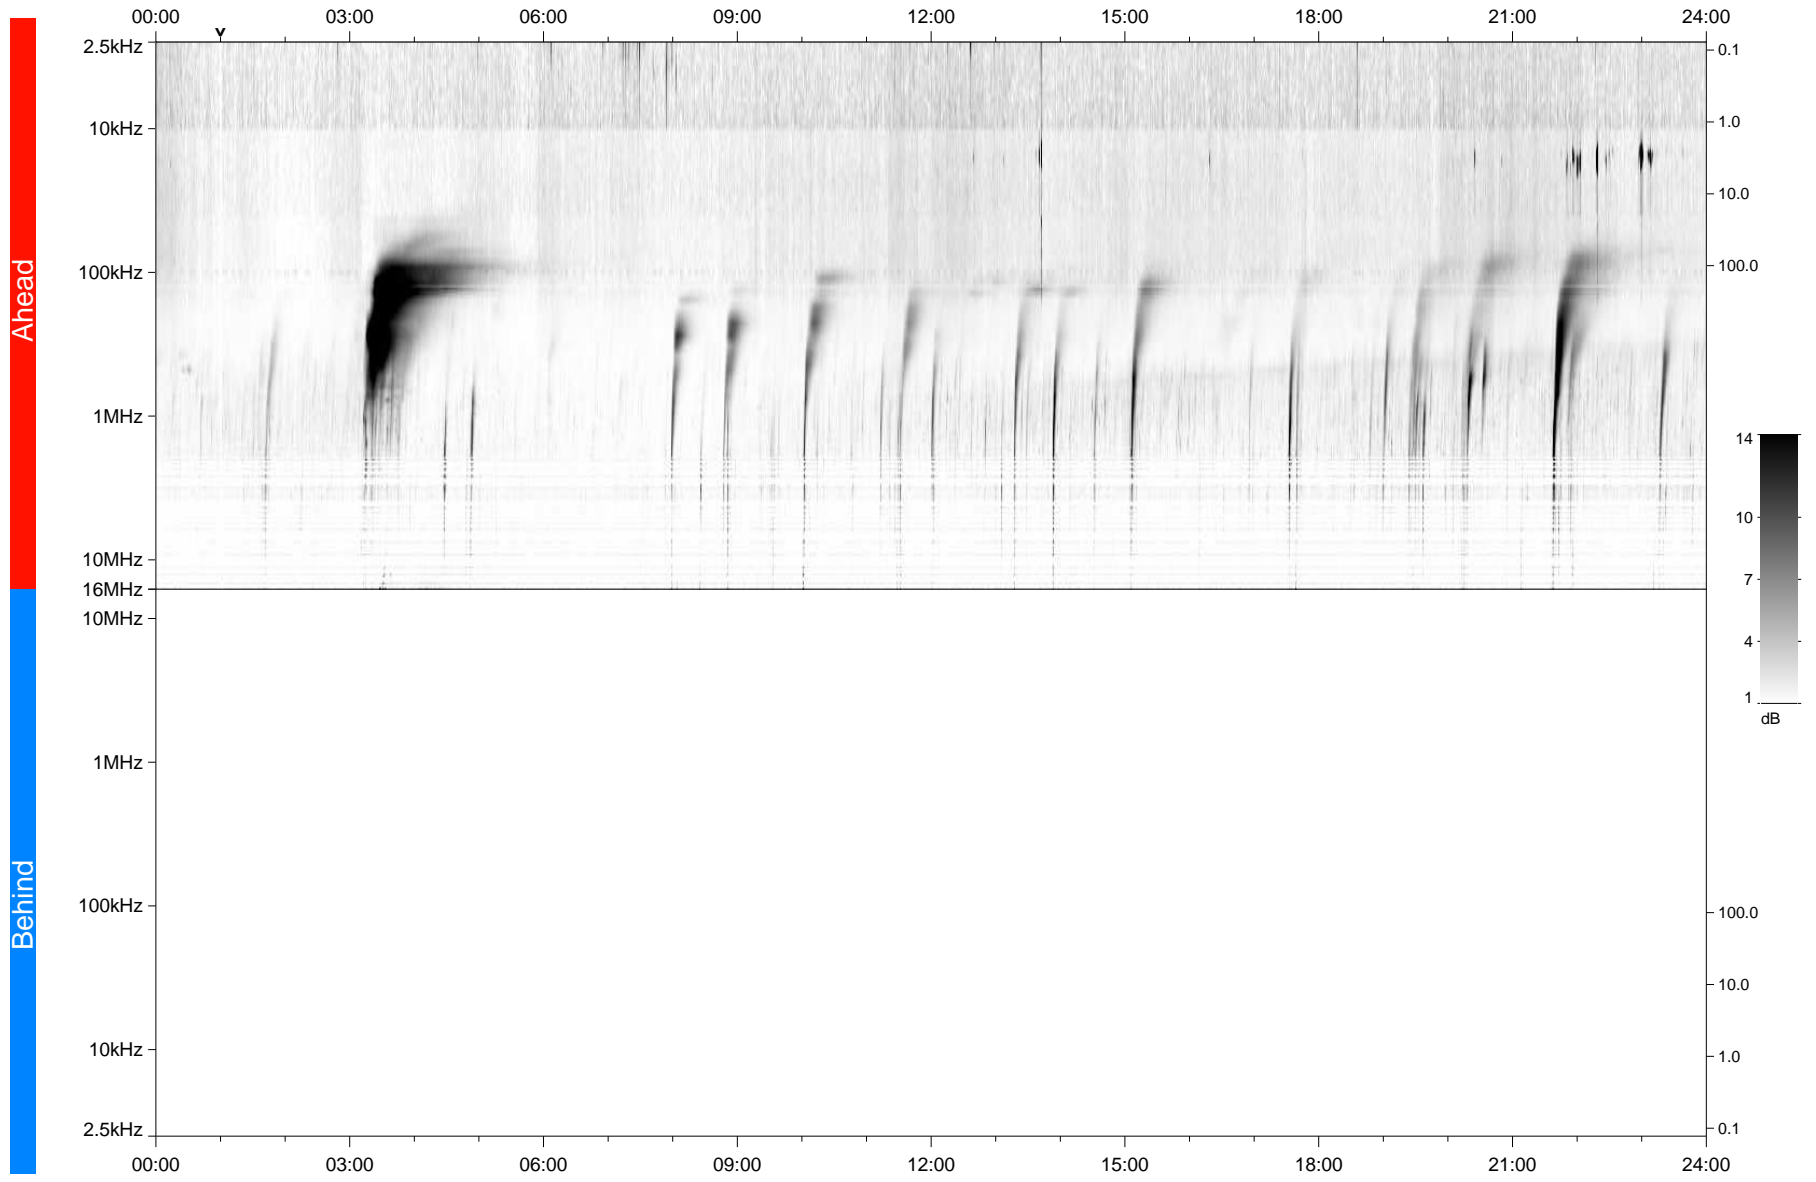

# STEREO/WAVES Daily Summary - 07-Feb-2024 (DOY 038)

Ahead source file: swaves\_ahead\_2024\_038\_1\_05.fin  
Ahead PSE Angle: 7.4°

Behind PSE Angle: -13.9°  
Behind source file: No STEREO-B data

Time (UTC)

file: stereo\_swaves\_daily-summary\_gray\_20240207\_v04  
made by: space.umn.edu on macOS with IDL 8.8.2 on 2024-03-09 10:58:10, with TMatlab V946 / dynspec V311