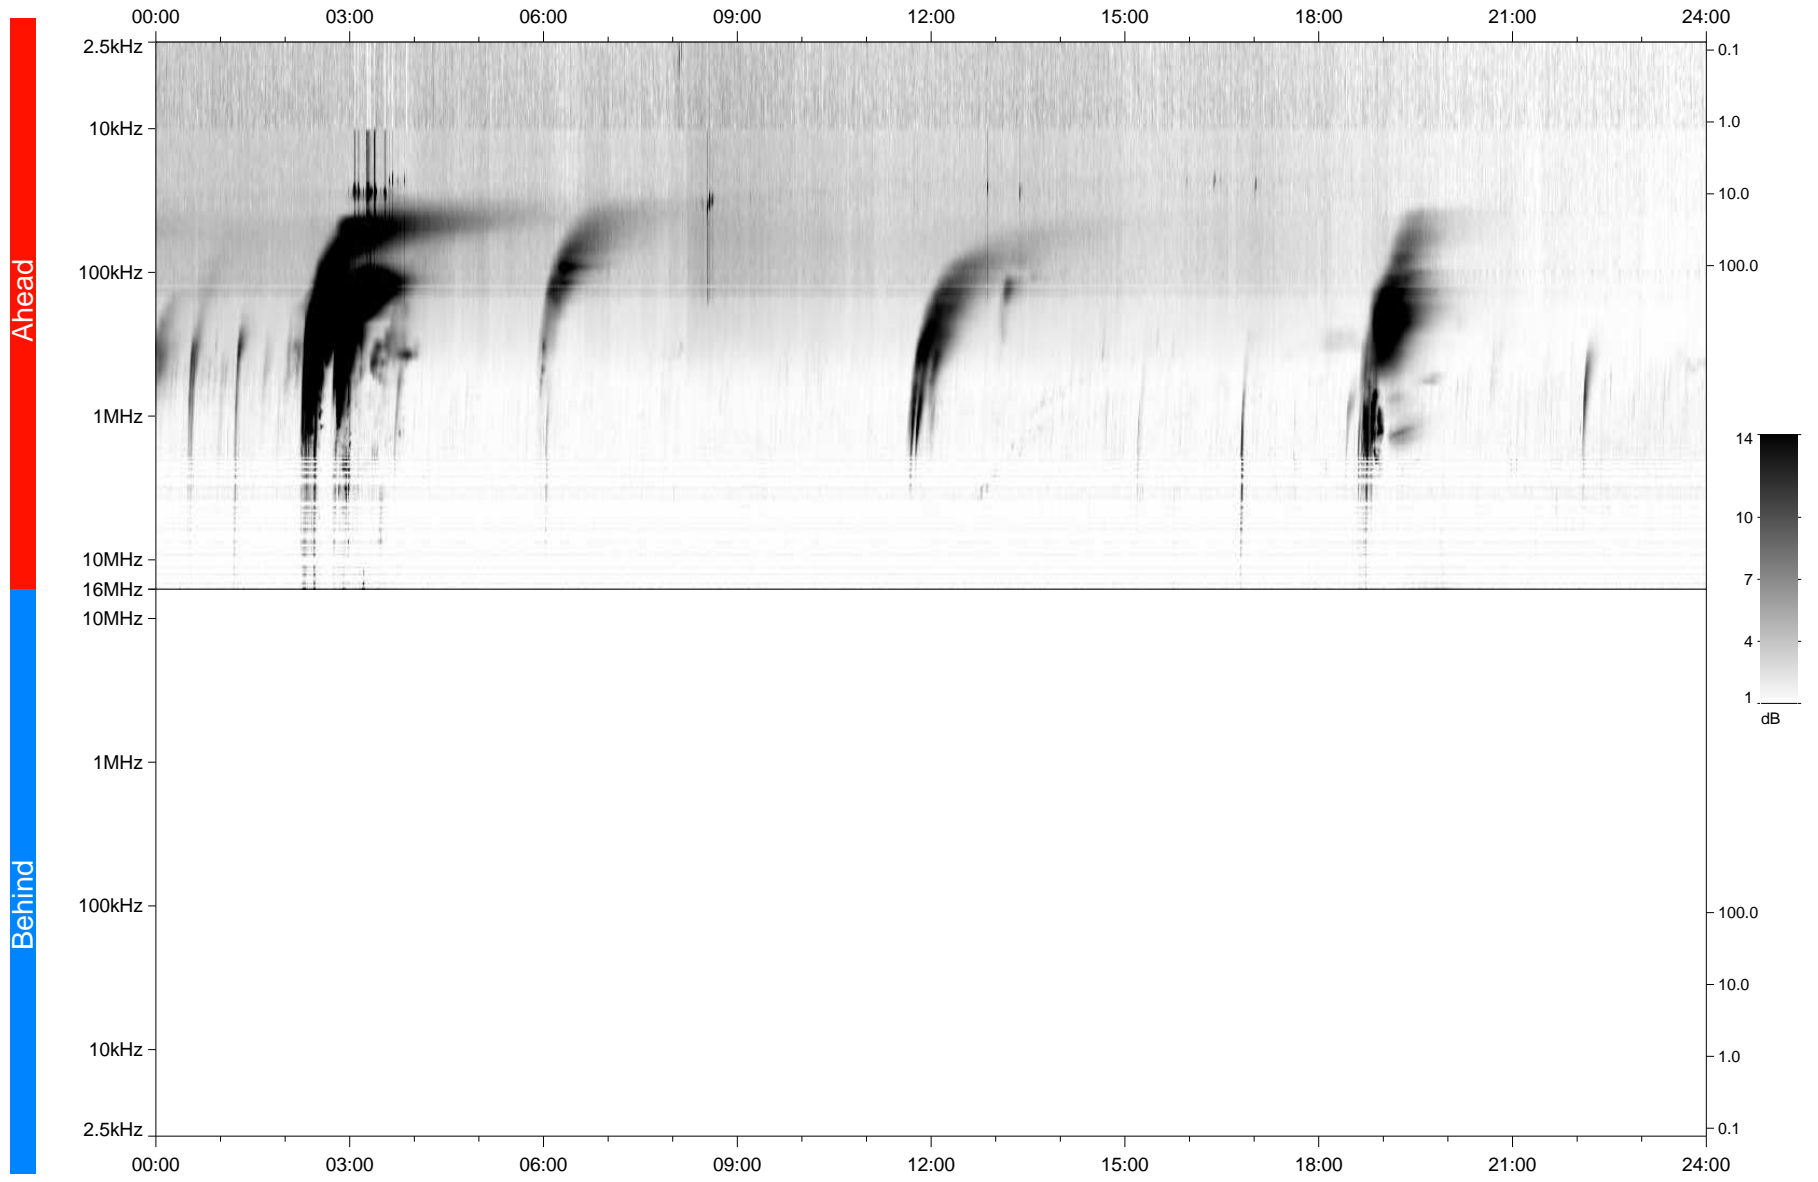

STEREO/WAVES Daily Summary - 06-Feb-2024 (DOY 037)

Ahead source file: swaves_ahead_2024_037_1_05.fin
Ahead PSE Angle: 7.3°

Behind PSE Angle: -13.9°
Behind source file: No STEREO-B data

Time (UTC)

file: stereo_swaves_daily-summary_gray_20240206_v04
made by: space.umn.edu on macOS with IDL 8.8.2 on 2024-03-08 08:37:01, with TLib V946 / dynspec V311