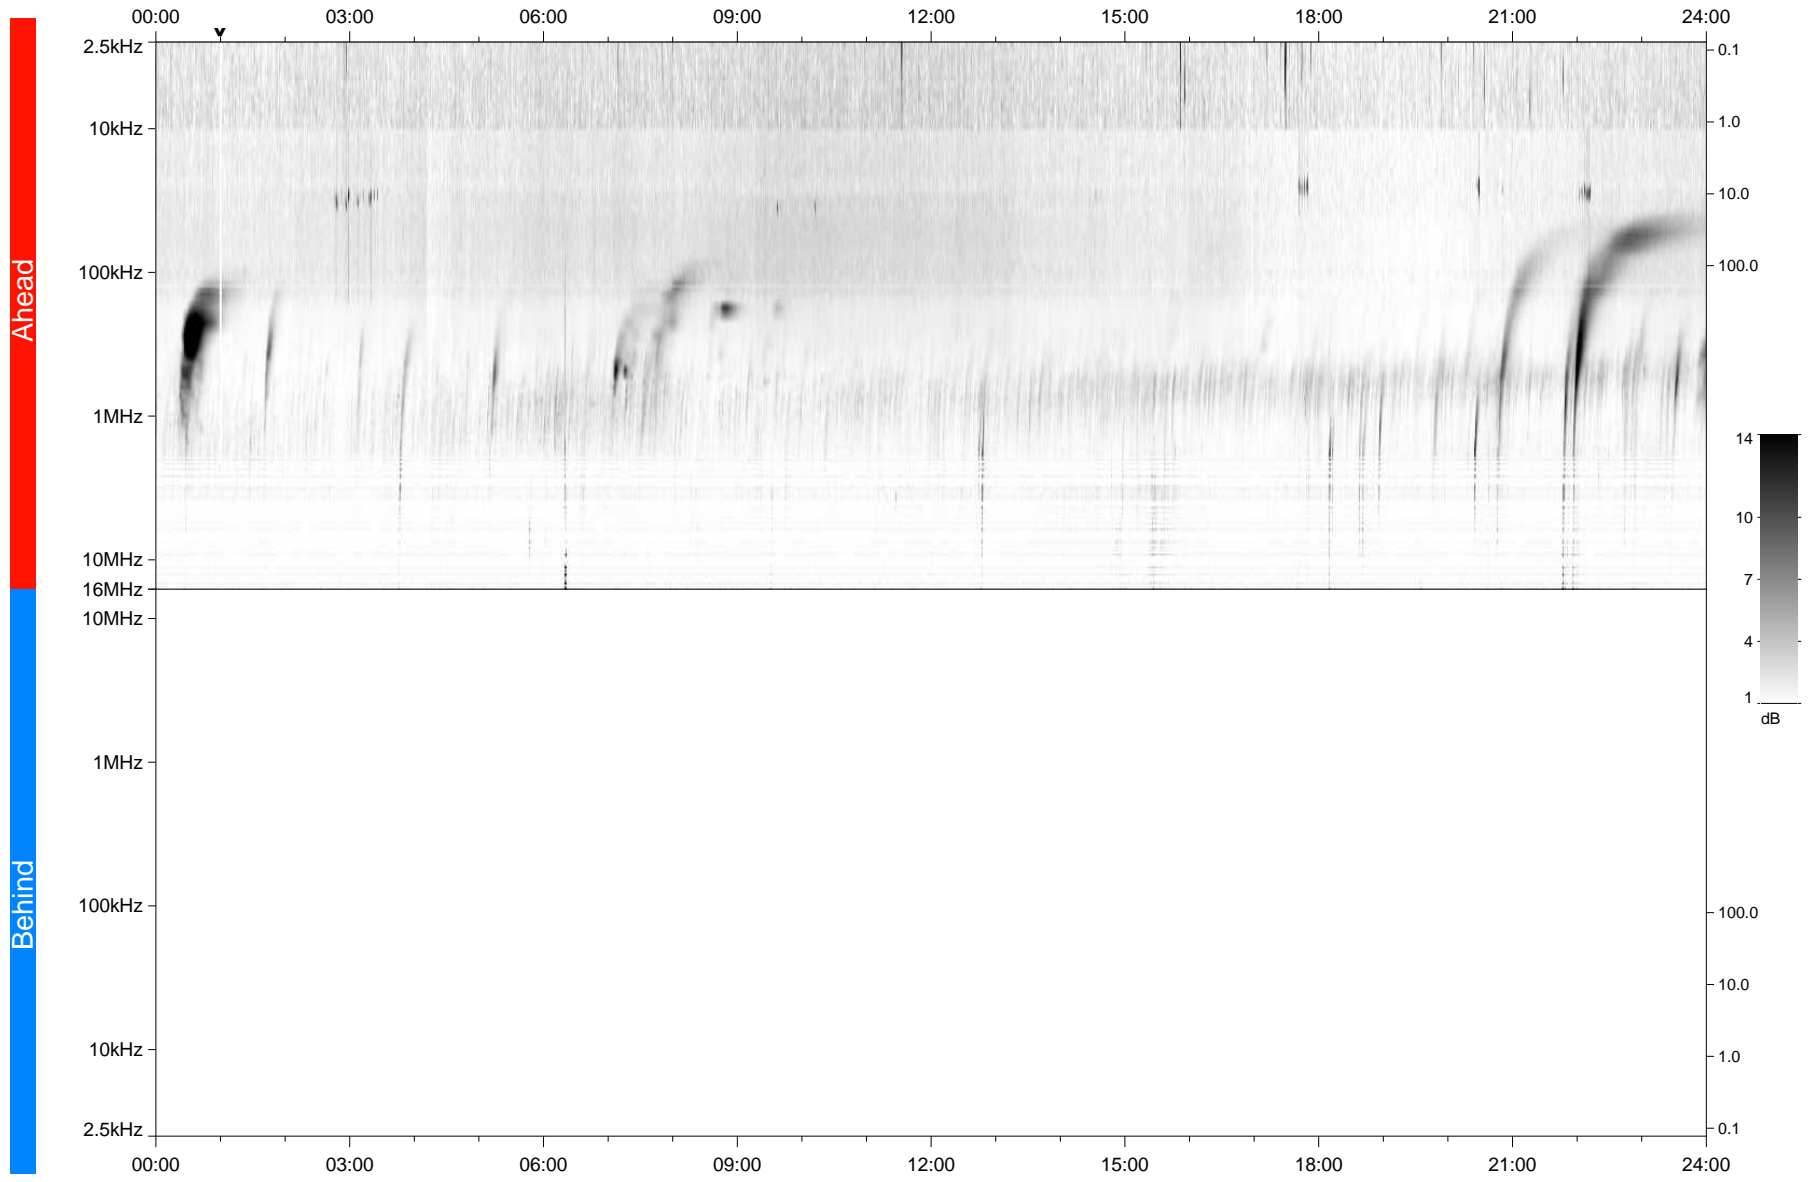

STEREO/WAVES Daily Summary - 05-Feb-2024 (DOY 036)

Ahead source file: swaves_ahead_2024_036_1_05.fin
Ahead PSE Angle: 7.3°

Behind PSE Angle: -13.9°
Behind source file: No STEREO-B data

Time (UTC)

file: stereo_swaves_daily-summary_gray_20240205_v04
made by: space.umn.edu on macOS with IDL 8.8.2 on 2024-03-08 08:35:59, with TMLib V946 / dynspec V311