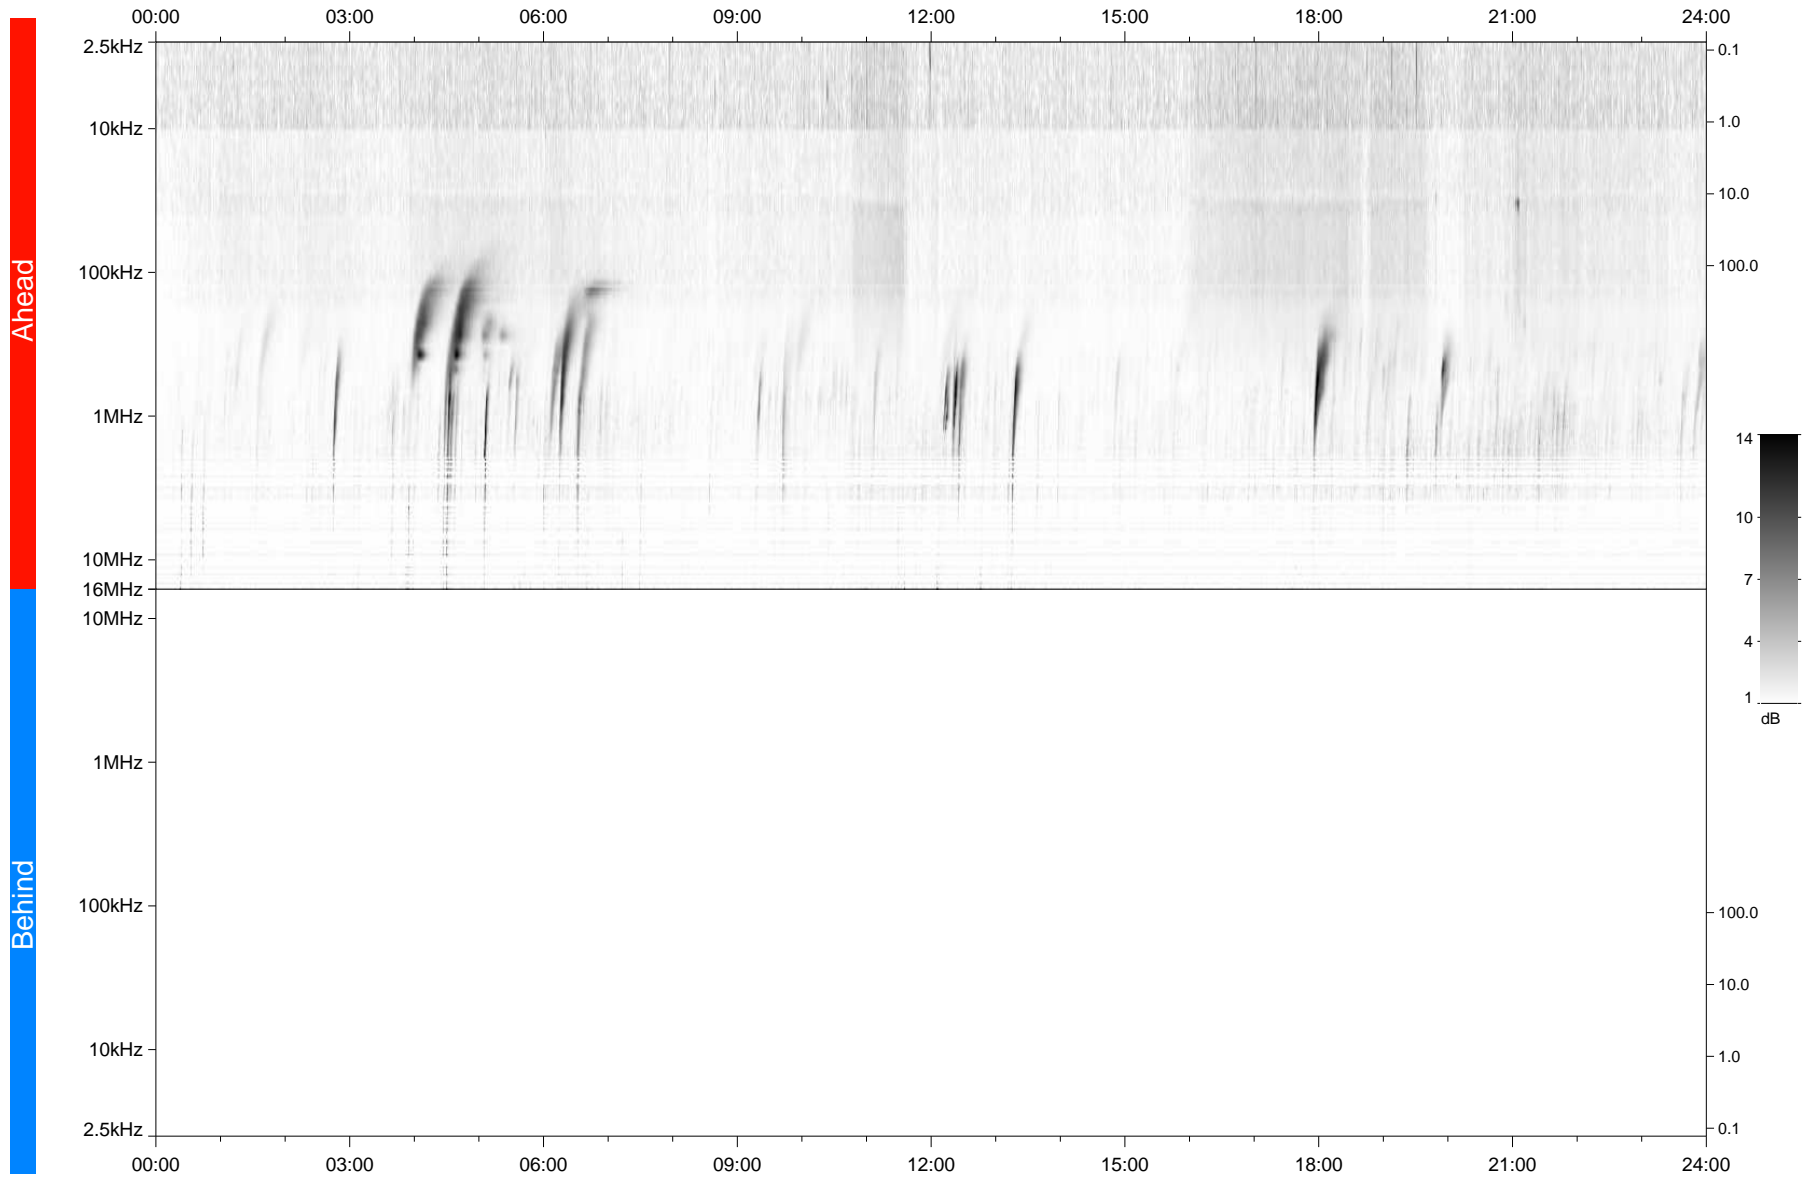

STEREO/WAVES Daily Summary - 04-Feb-2024 (DOY 035)

Ahead source file: swaves_ahead_2024_035_1_05.fin
Ahead PSE Angle: 7.3°

Behind PSE Angle: -13.9°
Behind source file: No STEREO-B data

Time (UTC)

file: stereo_swaves_daily-summary_gray_20240204_v04
made by: space.umn.edu on macOS with IDL 8.8.2 on 2024-03-06 08:41:21, with TMLib V946 / dynspec V311