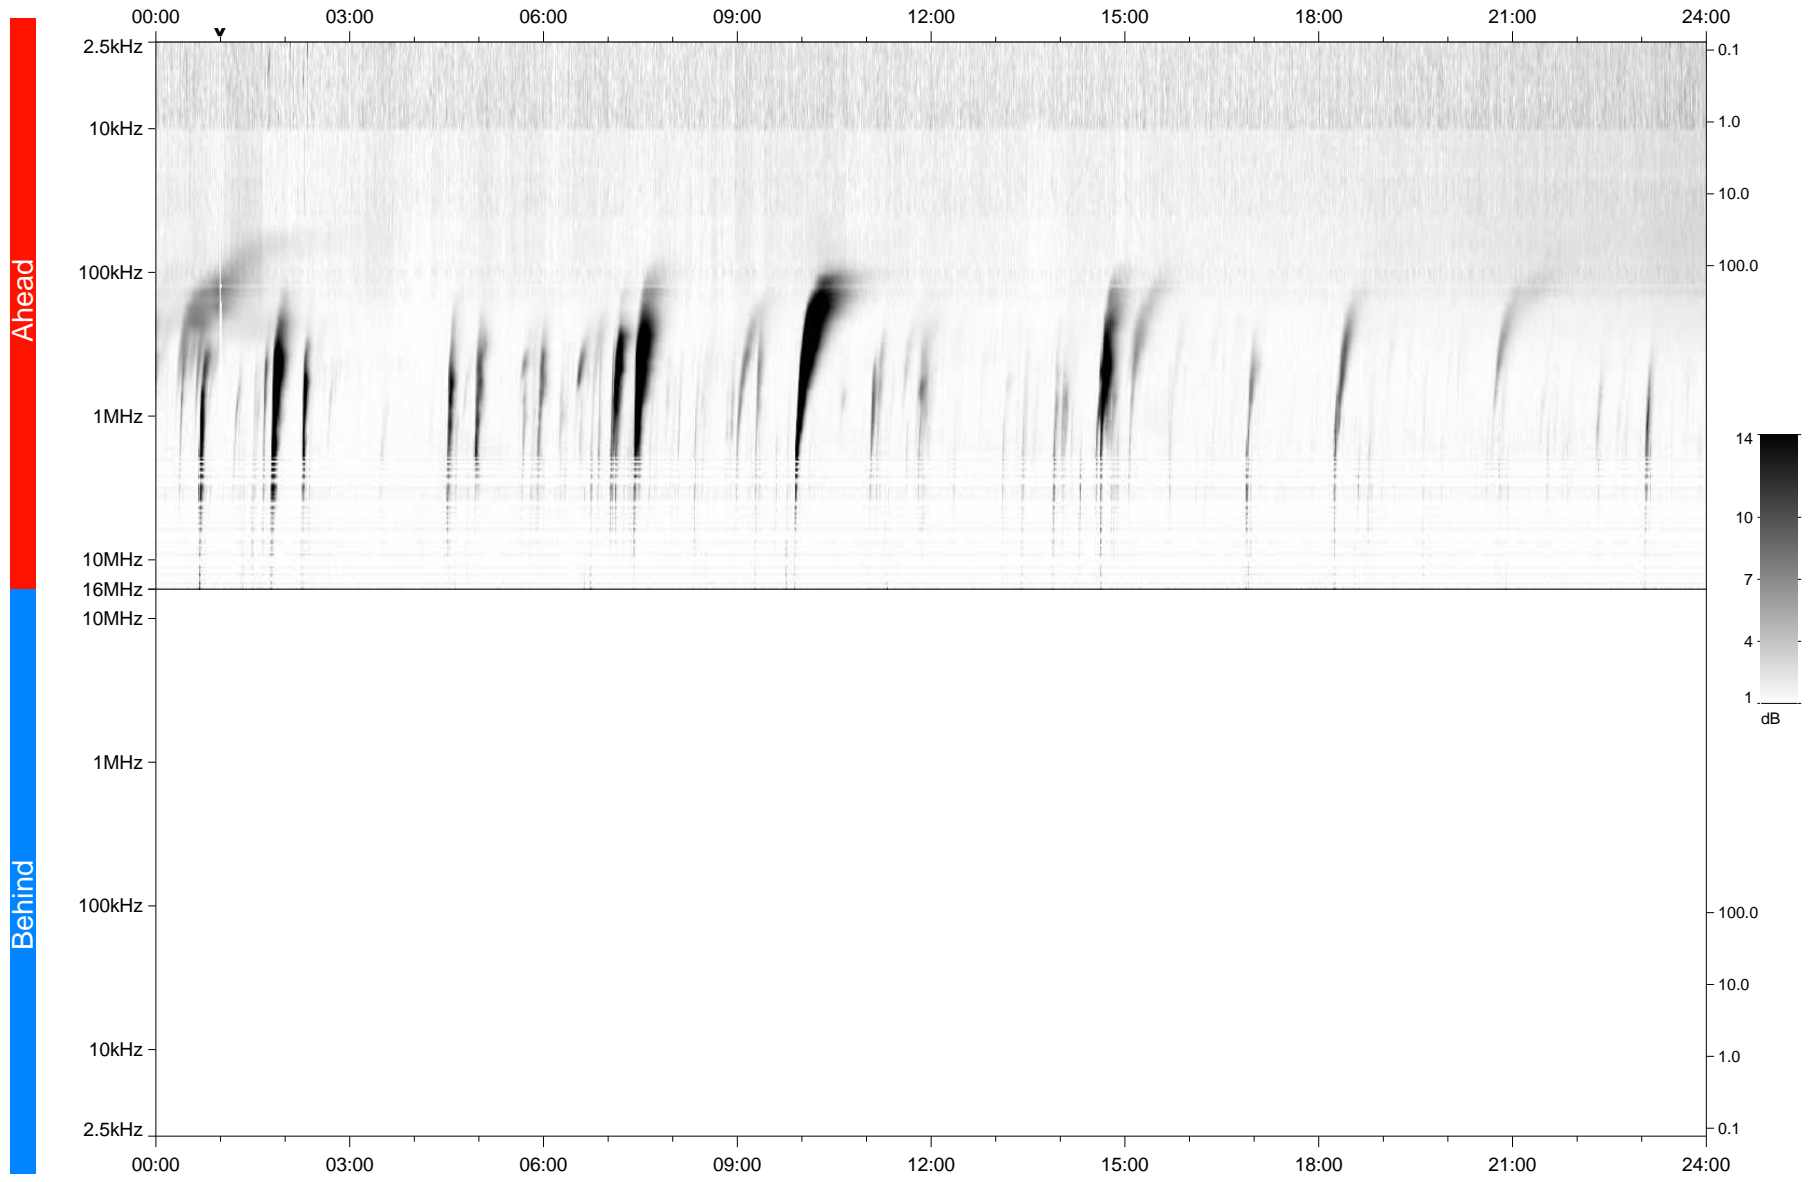

# STEREO/WAVES Daily Summary - 03-Feb-2024 (DOY 034)

Ahead source file: swaves\_ahead\_2024\_034\_1\_06.fin  
Ahead PSE Angle: 7.3°

Behind PSE Angle: -13.8°  
Behind source file: No STEREO-B data

Time (UTC)

file: stereo\_swaves\_daily-summary\_gray\_20240203\_v04  
made by: space.umn.edu on macOS with TDL 8.8.2 on 2024-03-06 08:40:11, with TLib V946 / dynspec V311