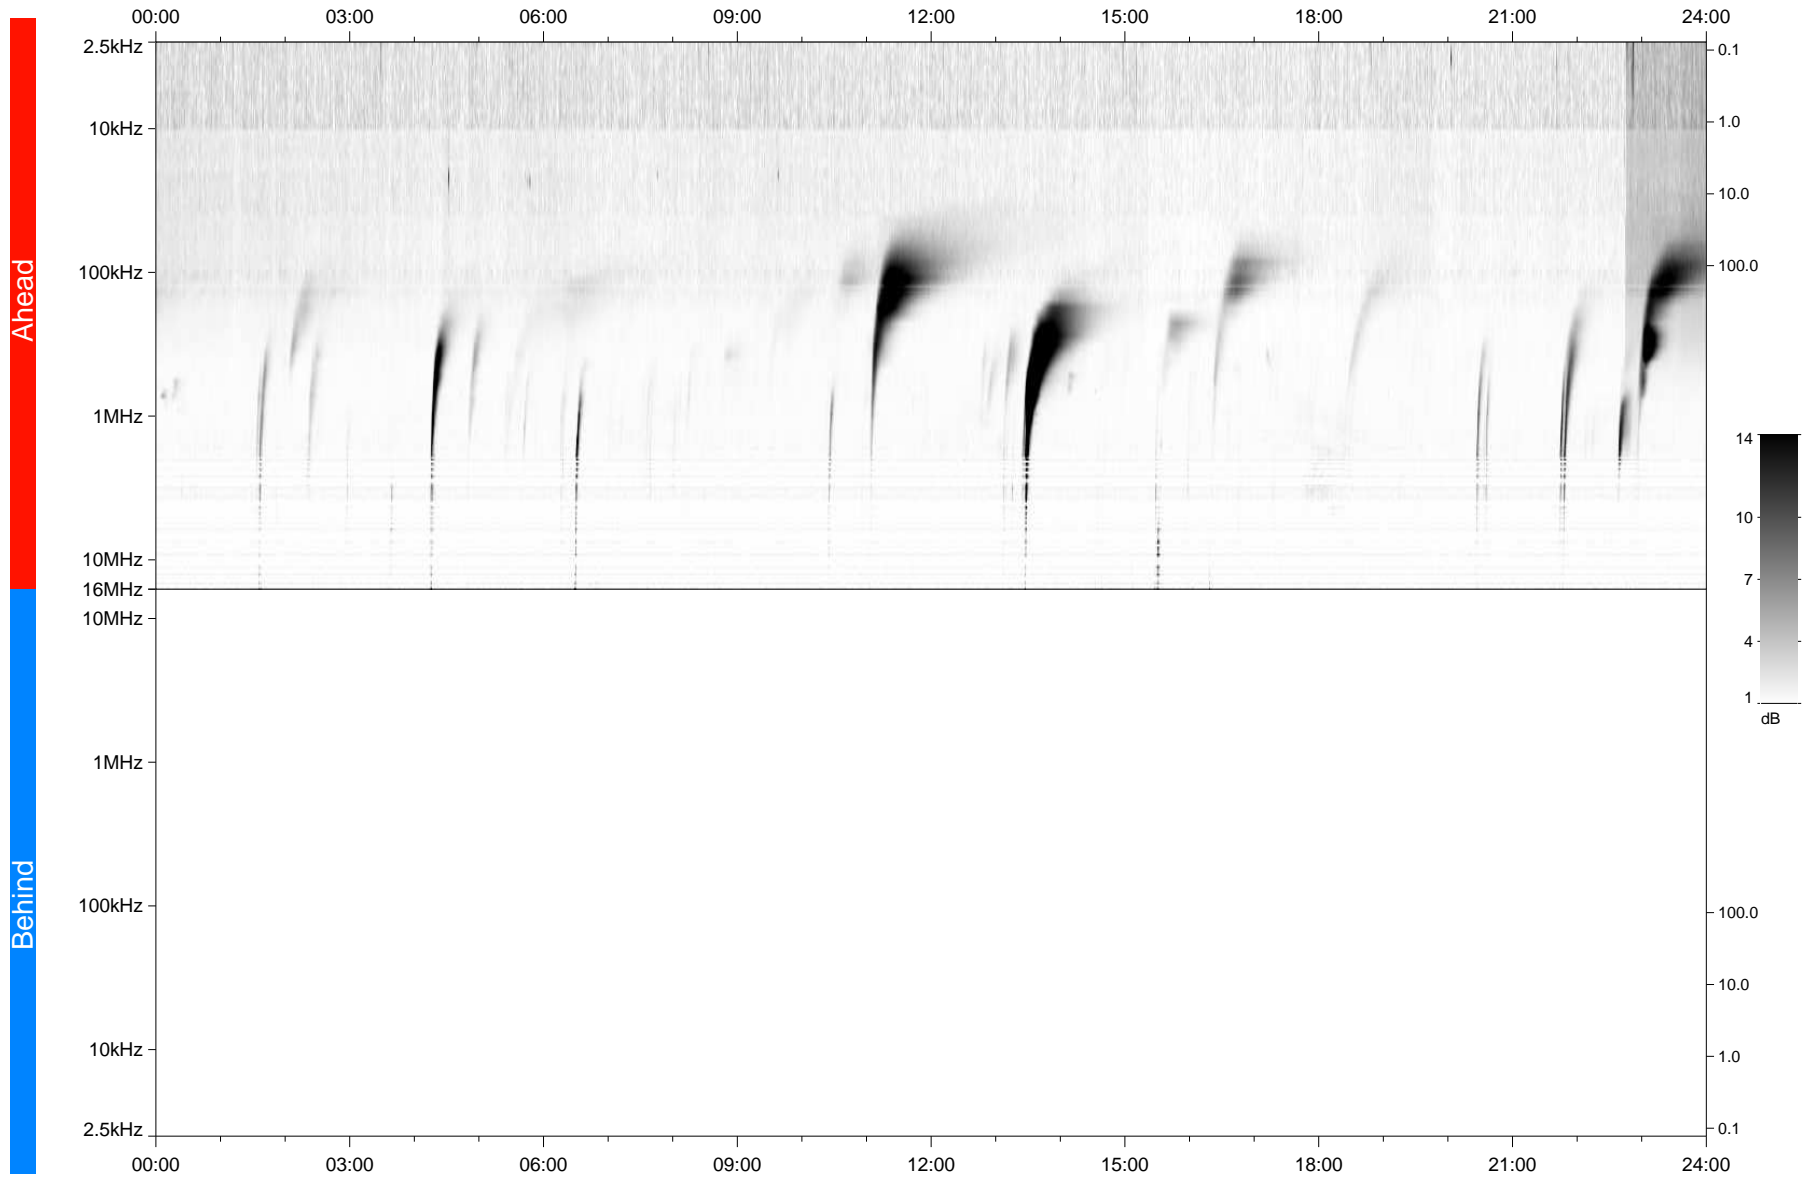

# STEREO/WAVES Daily Summary - 31-Jan-2024 (DOY 031)

Ahead source file: swaves\_ahead\_2024\_031\_1\_06.fin  
Ahead PSE Angle: 7.2°

Behind PSE Angle: -13.8°  
Behind source file: No STEREO-B data

Time (UTC)

file: stereo\_swaves\_daily-summary\_gray\_20240131\_v04  
made by: space.umn.edu on macOS with IDL 8.8.2 on 2024-03-03 11:27:34, with TLib V946 / dynspec V311