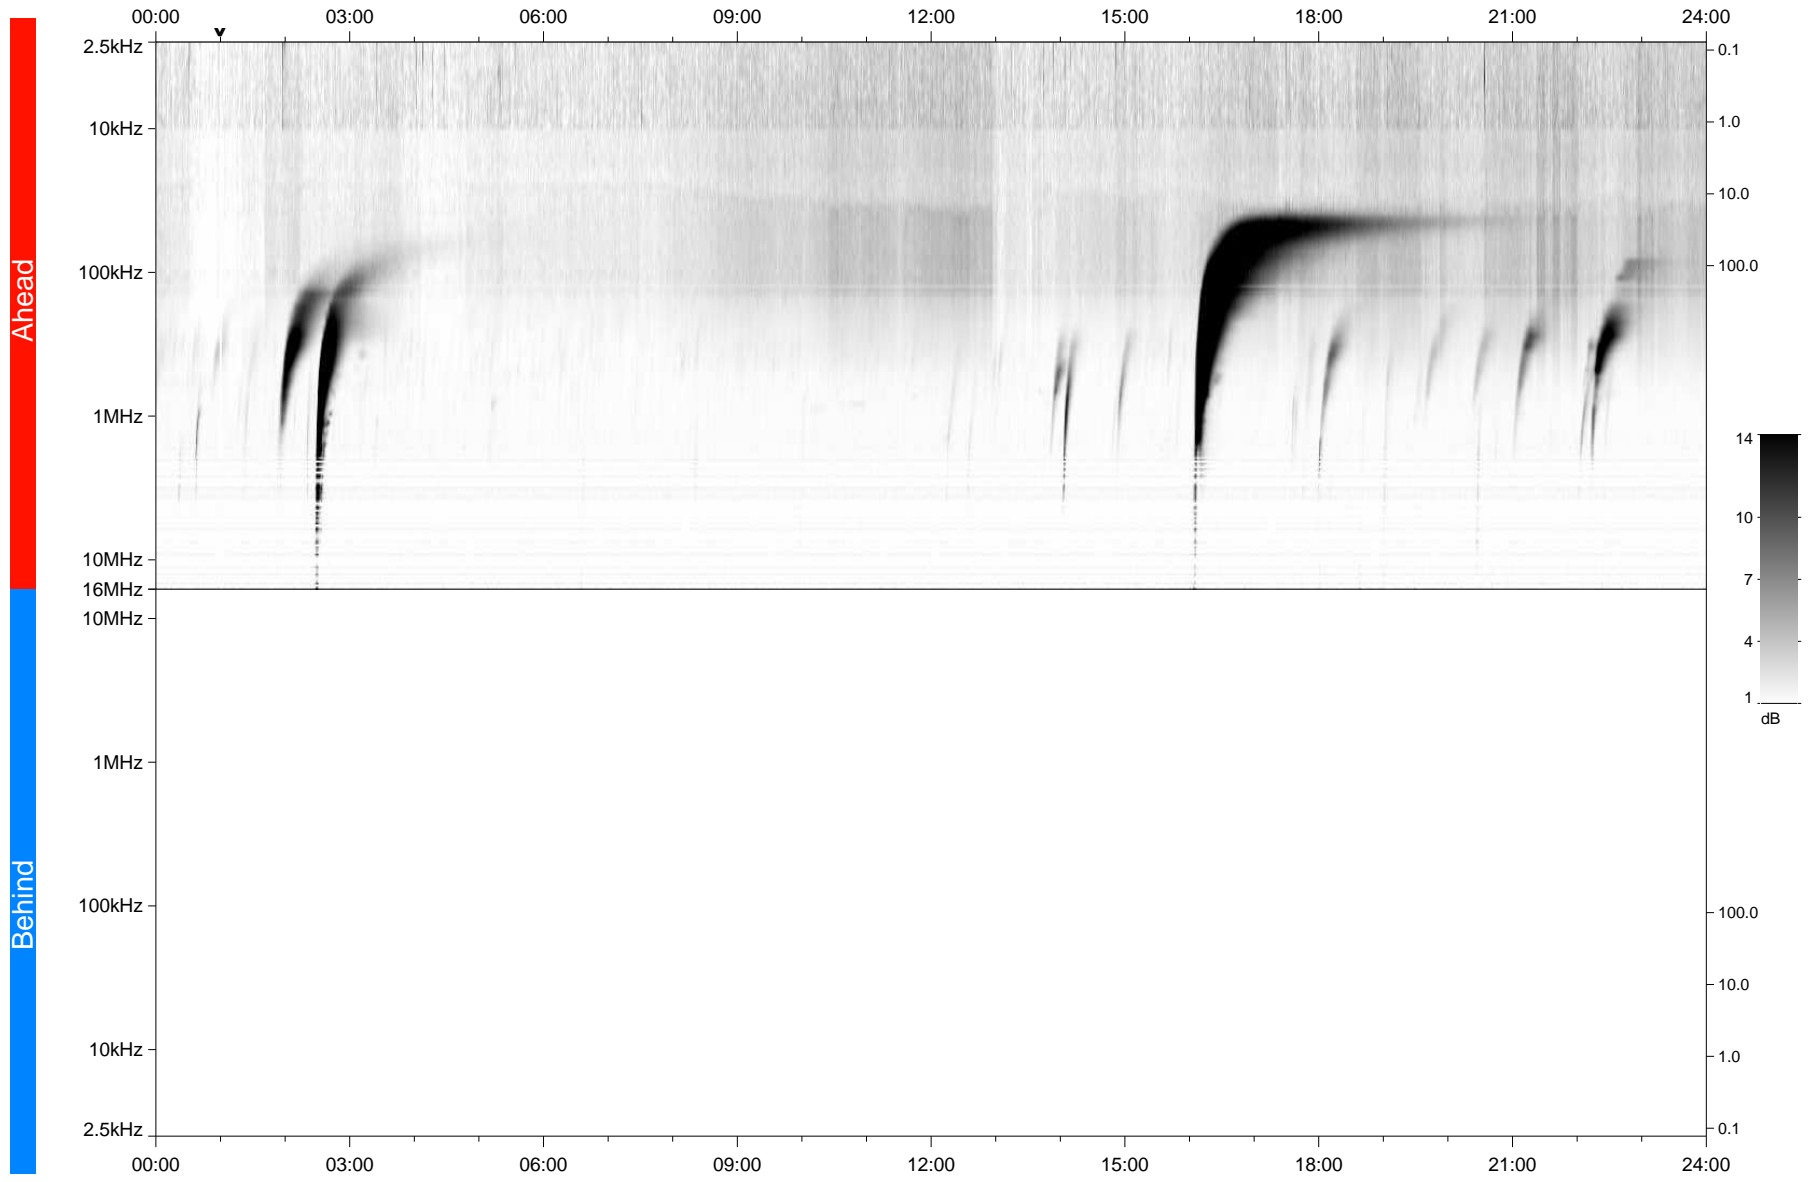

# STEREO/WAVES Daily Summary - 28-Jan-2024 (DOY 028)

Ahead source file: swaves\_ahead\_2024\_028\_1\_05.fin  
Ahead PSE Angle: 7.1°

Behind PSE Angle: -13.8°  
Behind source file: No STEREO-B data

Time (UTC)

file: stereo\_swaves\_daily-summary\_gray\_20240128\_v04  
made by: space.umn.edu on macOS with TDL 8.8.2 on 2024-02-28 11:53:28, with TLib V946 / dynspec V311