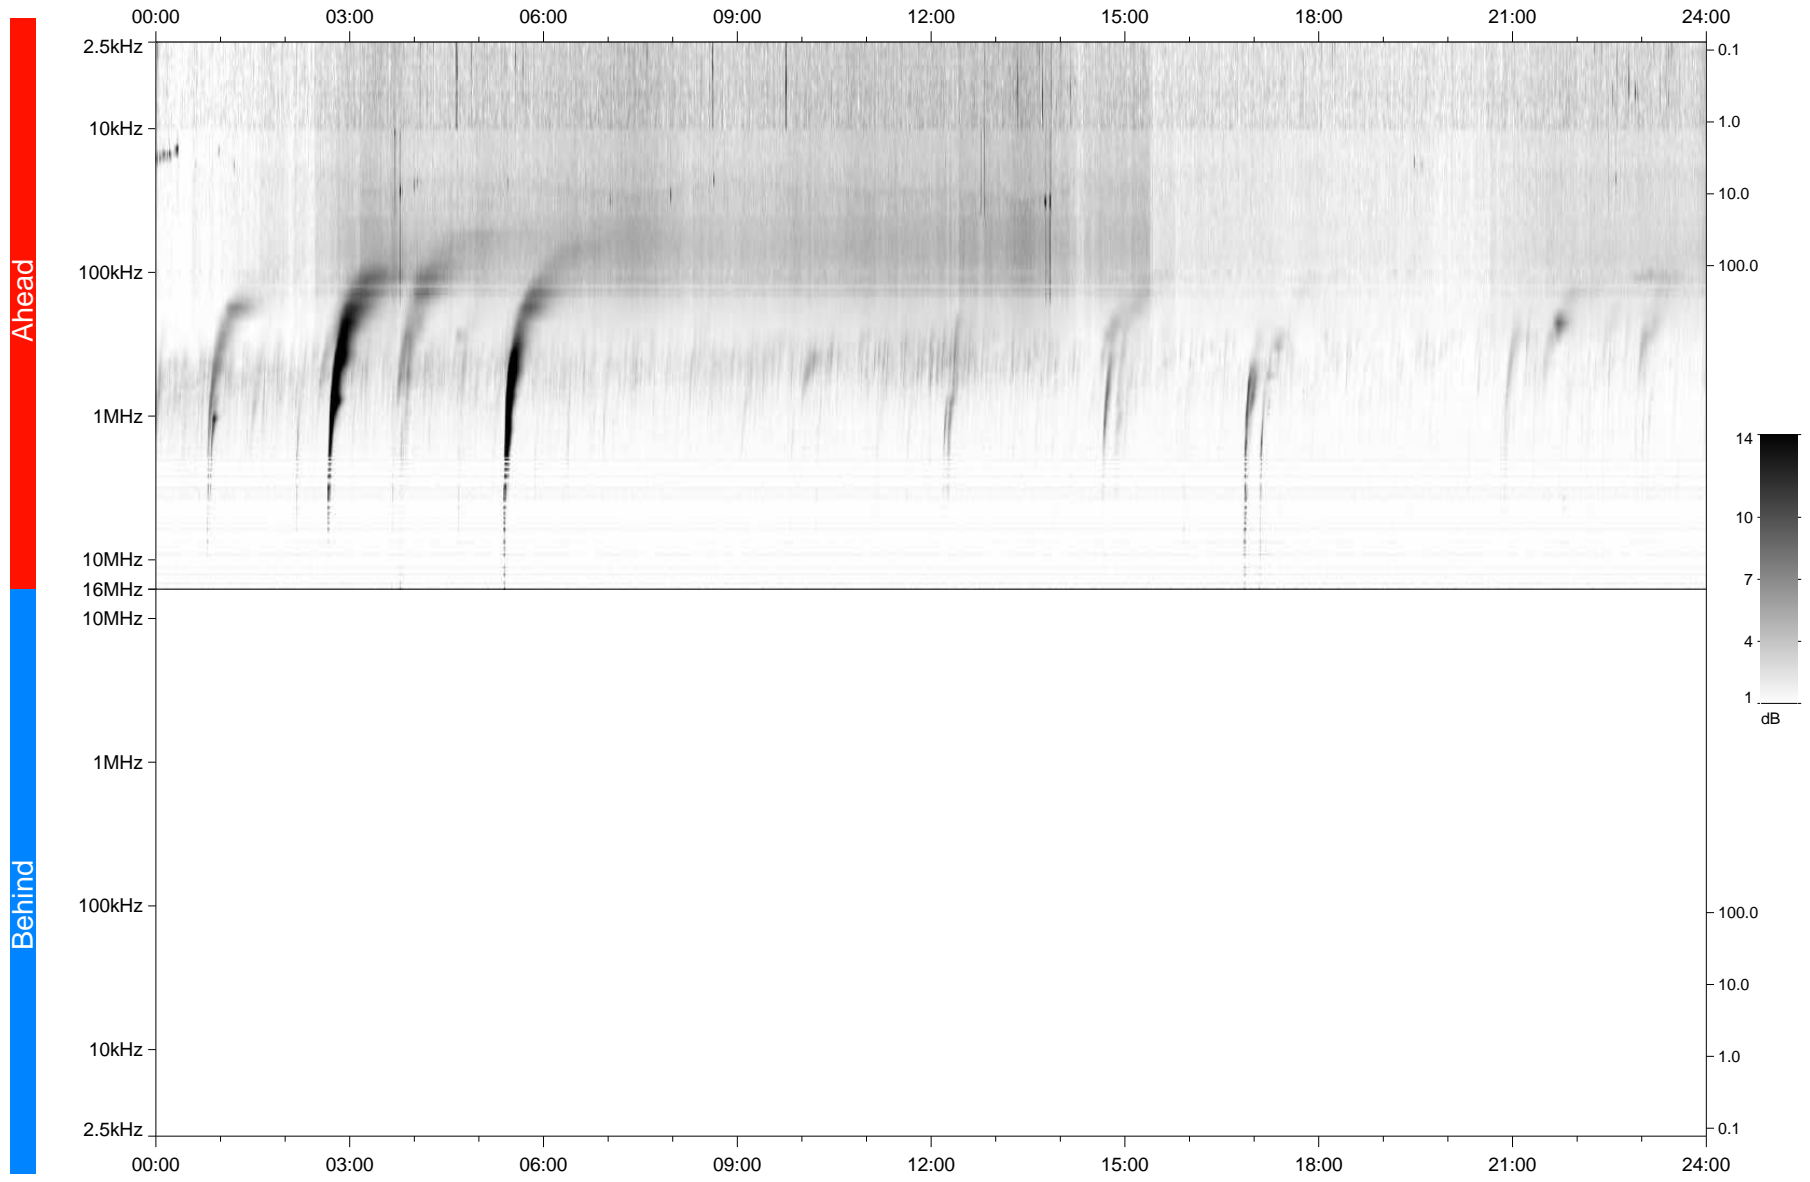

# STEREO/WAVES Daily Summary - 27-Jan-2024 (DOY 027)

Ahead source file: swaves\_ahead\_2024\_027\_1\_05.fin  
Ahead PSE Angle: 7.2°

Behind PSE Angle: -13.7°  
Behind source file: No STEREO-B data

Time (UTC)

file: stereo\_swaves\_daily-summary\_gray\_20240127\_v04  
made by: space.umn.edu on macOS with TDL 8.8.2 on 2024-02-27 16:17:19, with TLib V946 / dynspec V311