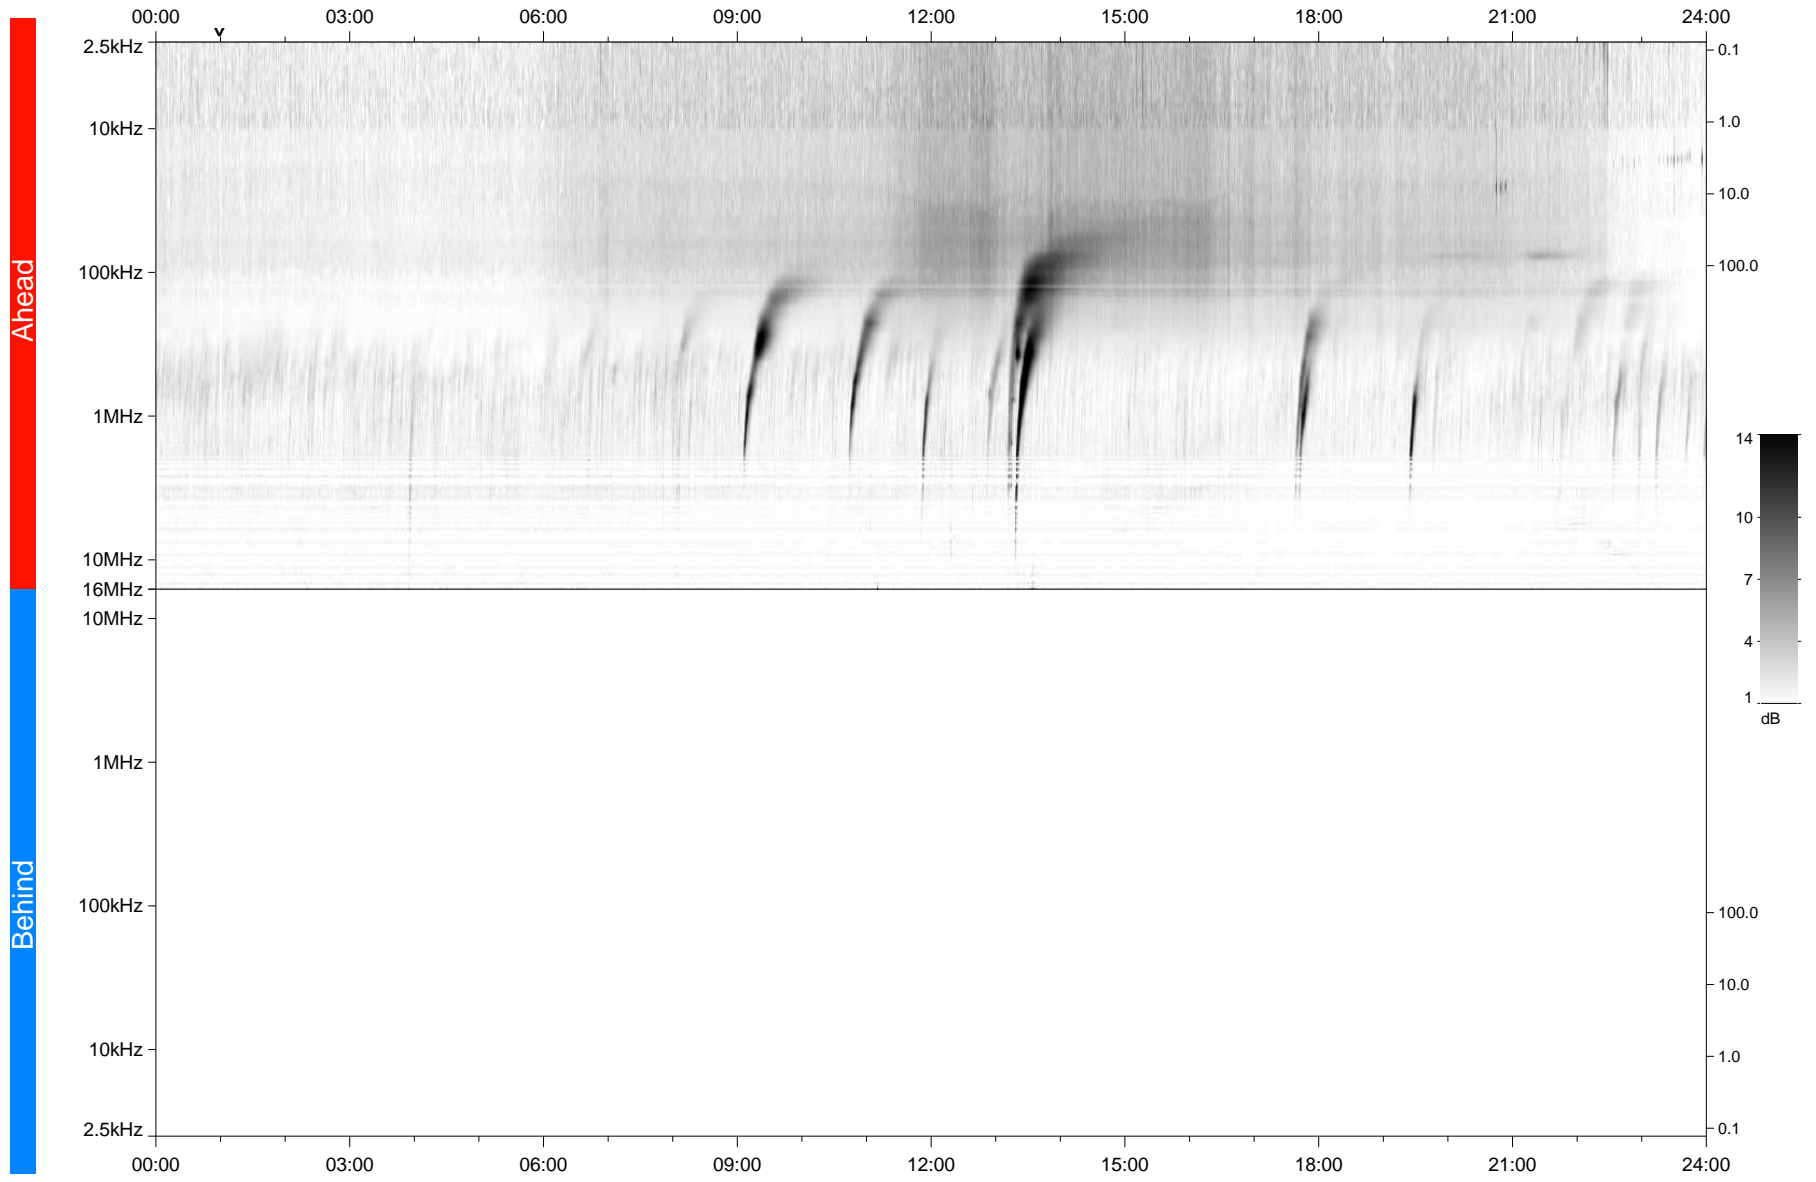

# STEREO/WAVES Daily Summary - 26-Jan-2024 (DOY 026)

Ahead source file: swaves\_ahead\_2024\_026\_1\_05.fin  
Ahead PSE Angle: 7.2°

Behind PSE Angle: -13.7°  
Behind source file: No STEREO-B data

Time (UTC)

file: stereo\_swaves\_daily-summary\_gray\_20240126\_v04  
made by: space.umn.edu on macOS with TDL 8.8.2 on 2024-02-27 16:16:11, with TLib V946 / dynspec V311