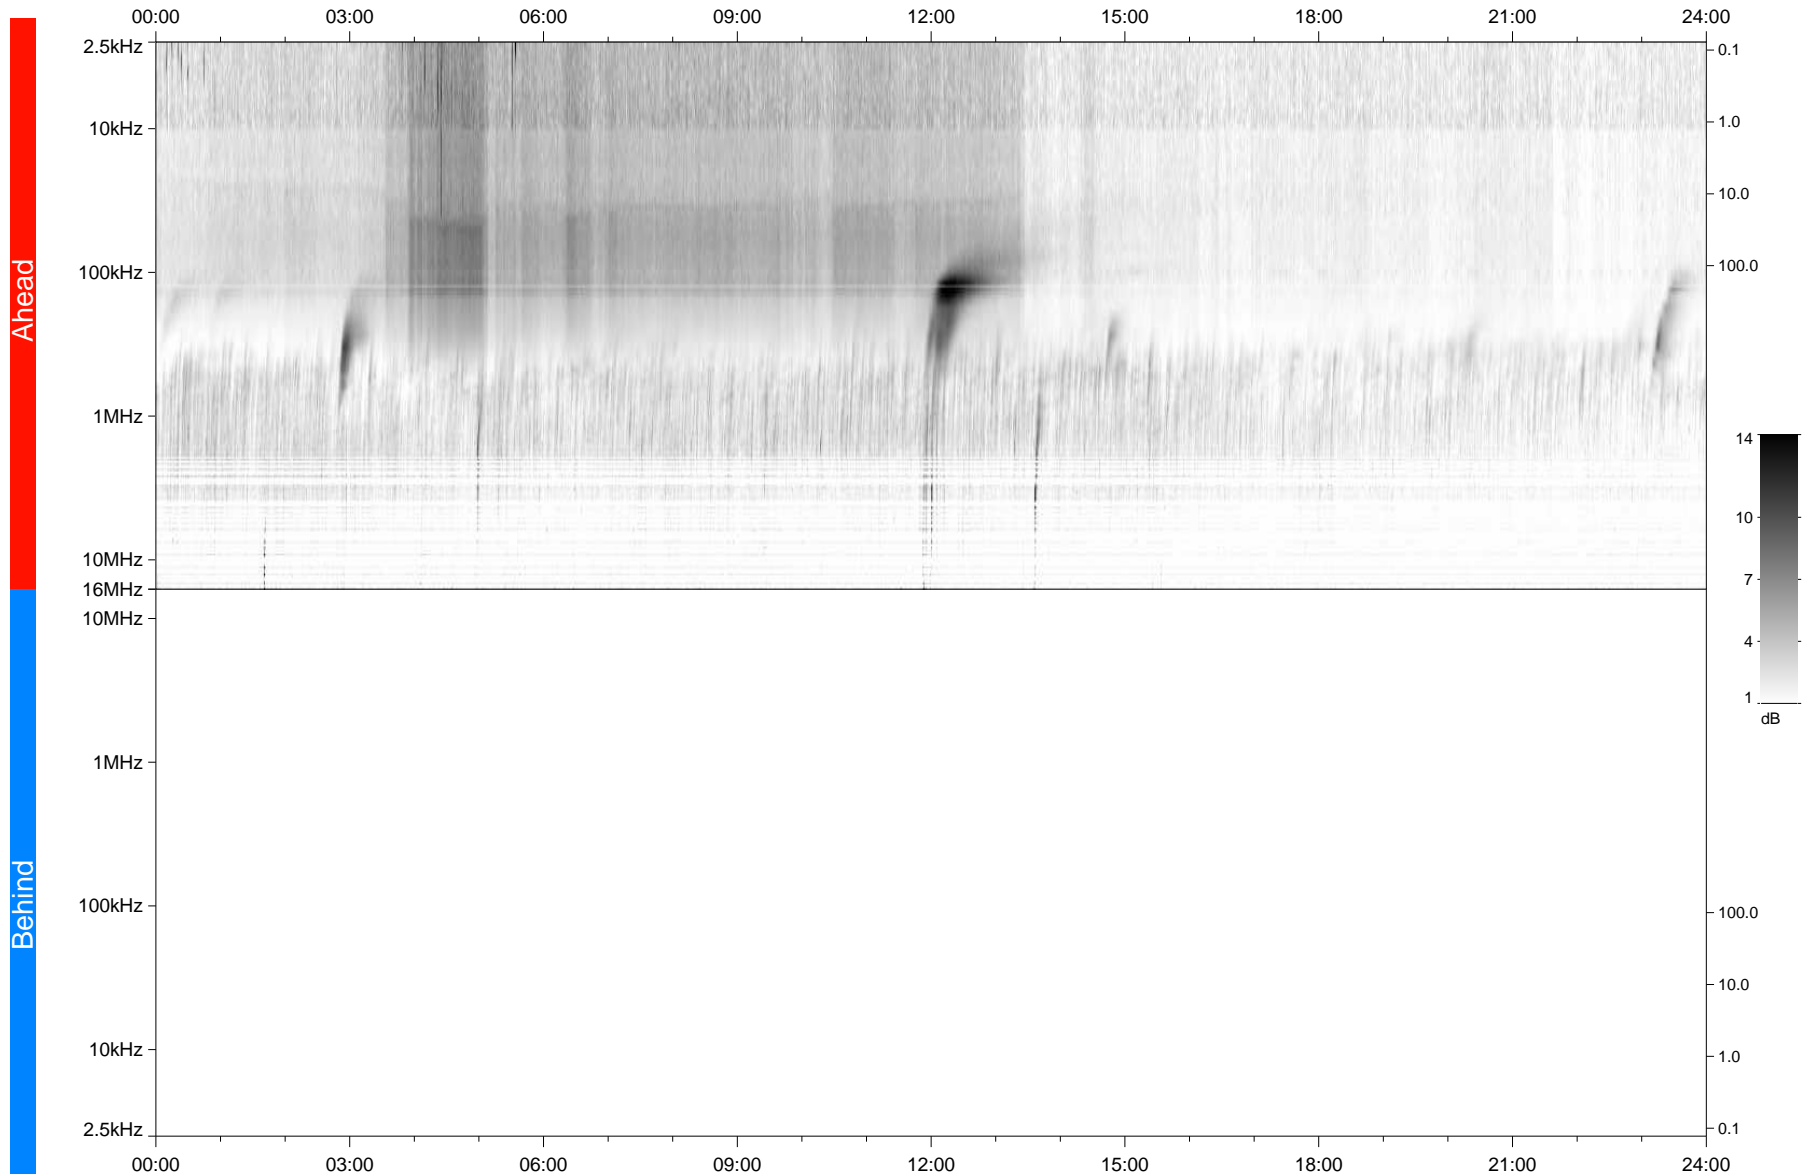

STEREO/WAVES Daily Summary - 25-Jan-2024 (DOY 025)

Ahead source file: swaves_ahead_2024_025_1_05.fin
Ahead PSE Angle: 7.1°

Behind PSE Angle: -13.7°
Behind source file: No STEREO-B data

Time (UTC)

file: stereo_swaves_daily-summary_gray_20240125_v04
made by: space.umn.edu on macOS with IDL 8.8.2 on 2024-02-27 16:15:02, with TMLib V946 / dynspec V311